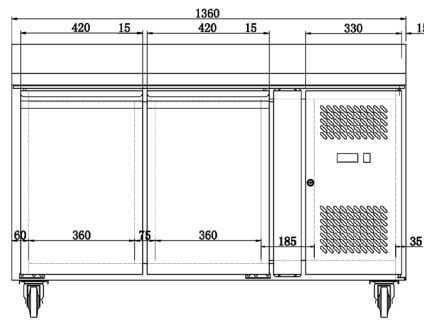

Project
Location
Item#
QTY

Model:
GRN-W2F

Gastronorm Compatible Counter Freezer
2 door, 2 shelves, 283 litre capacity with upstand

General Information

The Prodis GRN-W2F is a fan assisted gastronorm compatible 2 door counter freezer with 2 adjustable shelves, 100mm upstand, fan assisted cooling and digital temperature control.

Key Features

- -18°C to -22°C temperature range
- Fan assisted cooling
- 2 adjustable shelves
- Digital temperature control
- Replaceable door gasket
- Automatic defrost

Construction

- Stainless steel exterior
- Stainless steel interior
- Heavy duty full width door handle
- 100mm upstand

205 L (Capacity)

4 (Climate Class)
30°C - 55%

2015/1094-I

Technical Data

Model	GRN-W2F
Capacity	283 Litres
External Dimensions	Width = 1360 Depth = 700 Height = 950
Interior Finish	Stainless Steel
Exterior Finish	Stainless Steel
Doors	2 hinged
Self closing	✓
Self closing mechanism	Sprung
Locks	✓
Shelves	(2) adjustable
Gastronorm Compatible	✓
Temperature control	Digital
Temperature control position	External
Temperature range	-18° to -22°c
Refrigerant	R290
Evaporator style	Coil
Fan assisted	✓