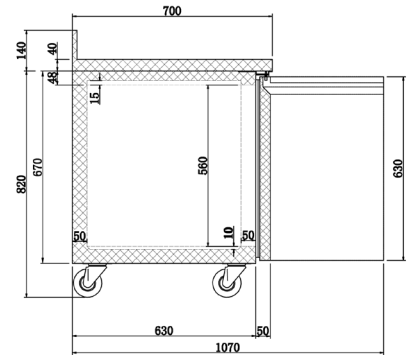

Project
Location
Item#
QTY

Model:
GRN-W2F

Gastronorm Compatible Counter Freezer
2 door, 2 shelves, 283 litre capacity with upstand

General Information

The Prodis GRN-W2F is a fan assisted gastronorm compatible 2 door counter freezer with 2 adjustable shelves, 100mm upstand, fan assisted cooling and digital temperature control.

Key Features

- -18°C to -22°C temperature range
- Fan assisted cooling
- 2 adjustable shelves
- Digital temperature control
- Replaceable door gasket
- Automatic defrost

Construction

- Stainless steel exterior
- Stainless steel interior
- Heavy duty full width door handle
- 100mm upstand

205 L (Capacity)

4 (Climate Class)
30°C - 55%

2015/1094-I

Technical Data

Model	GRN-W2F
Capacity	283 Litres
External Dimensions	Width = 1360 Depth = 700 Height = 950
Interior Finish	Stainless Steel
Exterior Finish	Stainless Steel
Doors	2 hinged
Self closing	✓
Self closing mechanism	Sprung
Locks	✓
Shelves	(2) adjustable
Gastronorm Compatible	✓
Temperature control	Digital
Temperature control position	External
Temperature range	-18° to -22°c
Refrigerant	R290
Evaporator style	Coil
Fan assisted	✓