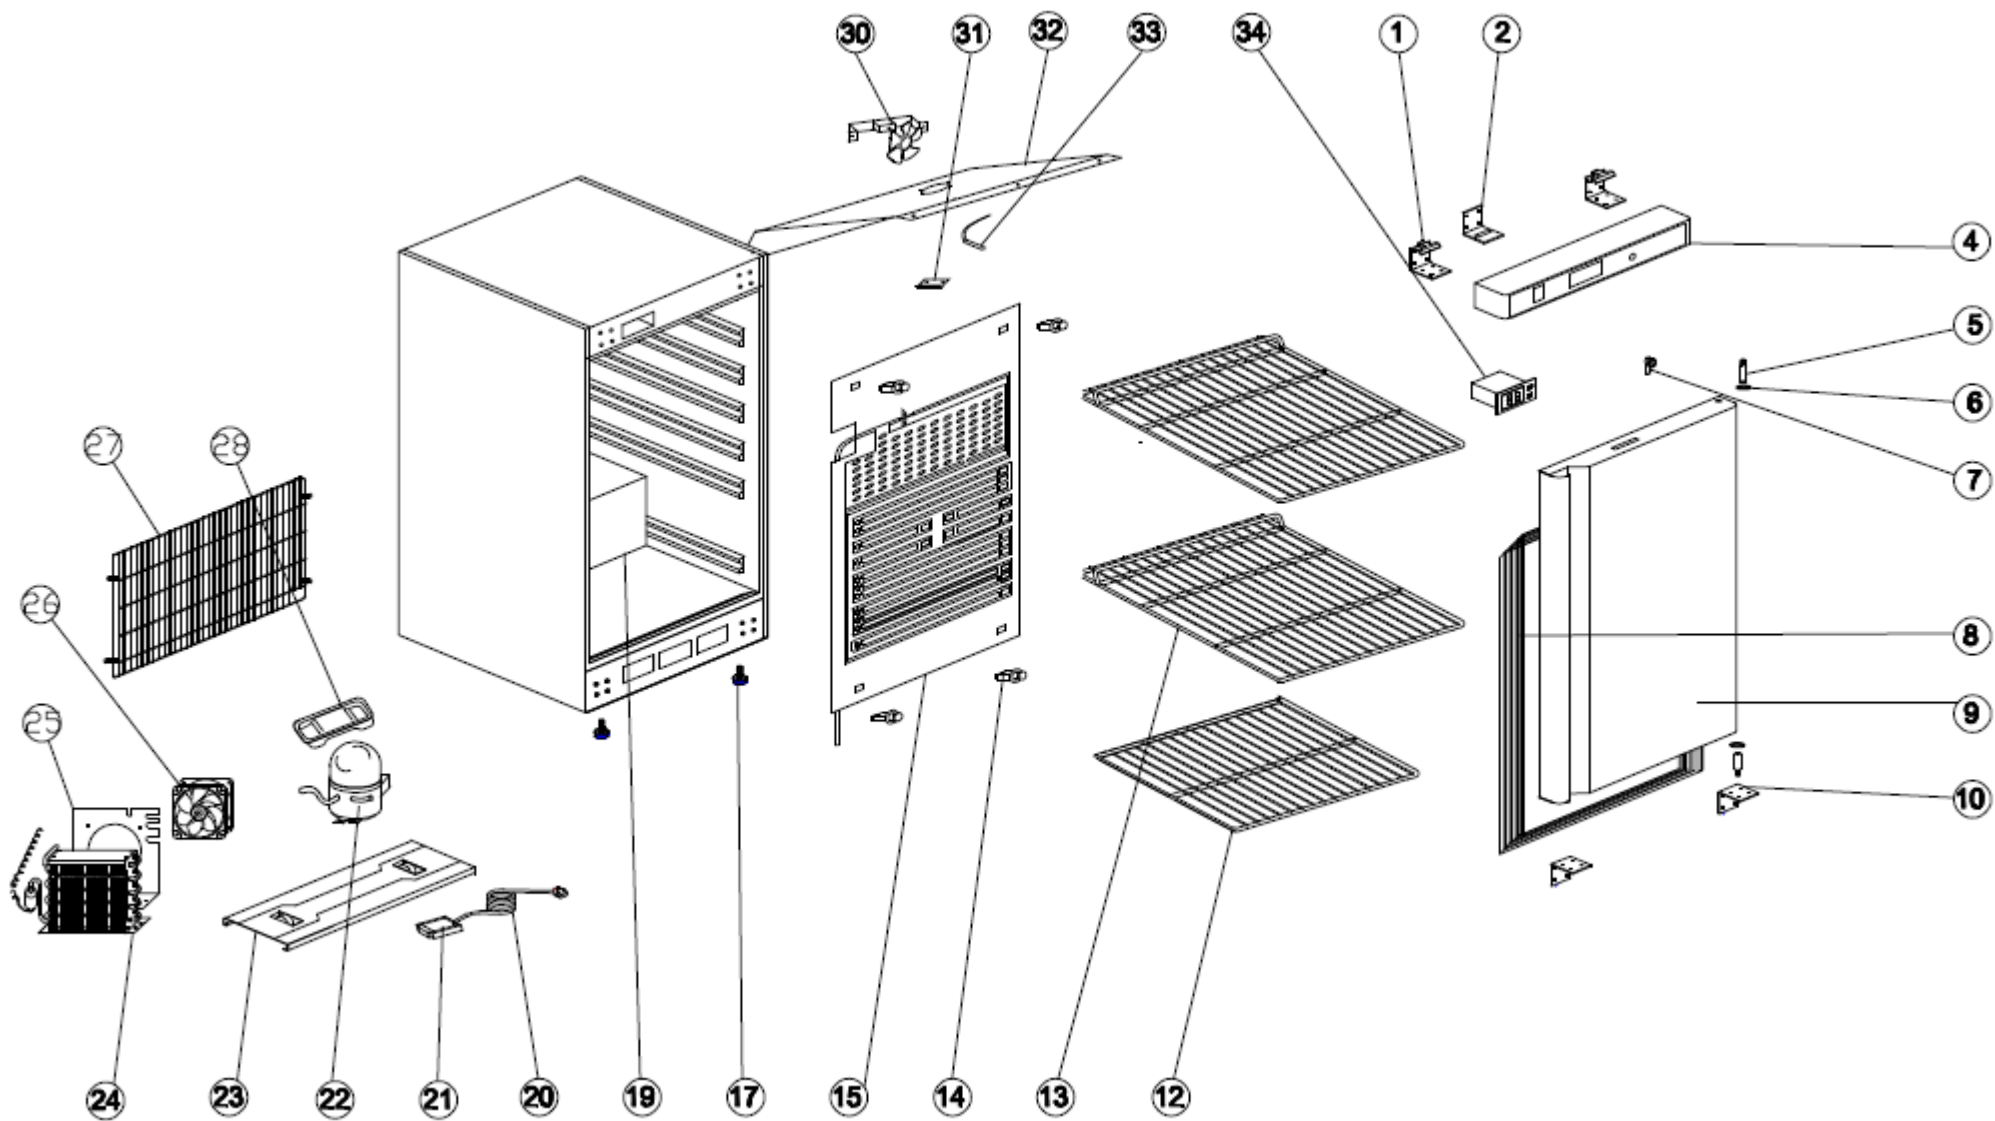

Exploded diagram and spare parts list

CD610

For machines with refrigerant R600a

[Click](#)

For machines with refrigerant R134a

[Click](#)

Machine	Explode	Code	Description
CD610 - Undercounter Refrigerator White - 150Ltr	1	AD037	Up Hinge
CD610 - Undercounter Refrigerator White - 150Ltr	2	AD027	Lock Hook
CD610 - Undercounter Refrigerator White - 150Ltr	4	AG190	Front Panel
CD610 - Undercounter Refrigerator White - 150Ltr	5	AD026	Hinge Axis
CD610 - Undercounter Refrigerator White - 150Ltr	6	AB354	Bushing
CD610 - Undercounter Refrigerator White - 150Ltr	7	AD028	Lock
CD610 - Undercounter Refrigerator White - 150Ltr	8	AD023	Gasket
CD610 - Undercounter Refrigerator White - 150Ltr	9		Door
CD610 - Undercounter Refrigerator White - 150Ltr	10	AD013	Down Hinge
CD610 - Undercounter Refrigerator White - 150Ltr	12	AD001	Bottom Shelf
CD610 - Undercounter Refrigerator White - 150Ltr	13	AD029	Shelf
CD610 - Undercounter Refrigerator White - 150Ltr	14	AD014	Evaporator Fixer
CD610 - Undercounter Refrigerator White - 150Ltr	15		Evaporator
CD610 - Undercounter Refrigerator White - 150Ltr	17	AF885	Feet (Set Of 4)
CD610 - Undercounter Refrigerator White - 150Ltr	19		Body
CD610 - Undercounter Refrigerator White - 150Ltr	20		Plug
CD610 - Undercounter Refrigerator White - 150Ltr	21	AA691	Junction Box
CD610 - Undercounter Refrigerator White - 150Ltr	22	AG012	Compressor (R600a)
CD610 - Undercounter Refrigerator White - 150Ltr	23	AD034	Unite Board
CD610 - Undercounter Refrigerator White - 150Ltr	24	AD201	Condenser
CD610 - Undercounter Refrigerator White - 150Ltr	25		Condenser Fan Support
CD610 - Undercounter Refrigerator White - 150Ltr	26	AB339	Condenser Fan
CD610 - Undercounter Refrigerator White - 150Ltr	27		Unite Room Grills
CD610 - Undercounter Refrigerator White - 150Ltr	28	AD038	Water Box
CD610 - Undercounter Refrigerator White - 150Ltr	30	AF646	Circuit Fan
CD610 - Undercounter Refrigerator White - 150Ltr	31	AA639	Sensor Fixed Clip
CD610 - Undercounter Refrigerator White - 150Ltr	32		Circuit Fan Support
CD610 - Undercounter Refrigerator White - 150Ltr	33	AC614	Sensor
CD610 - Undercounter Refrigerator White - 150Ltr	34	AB363	Thermostat