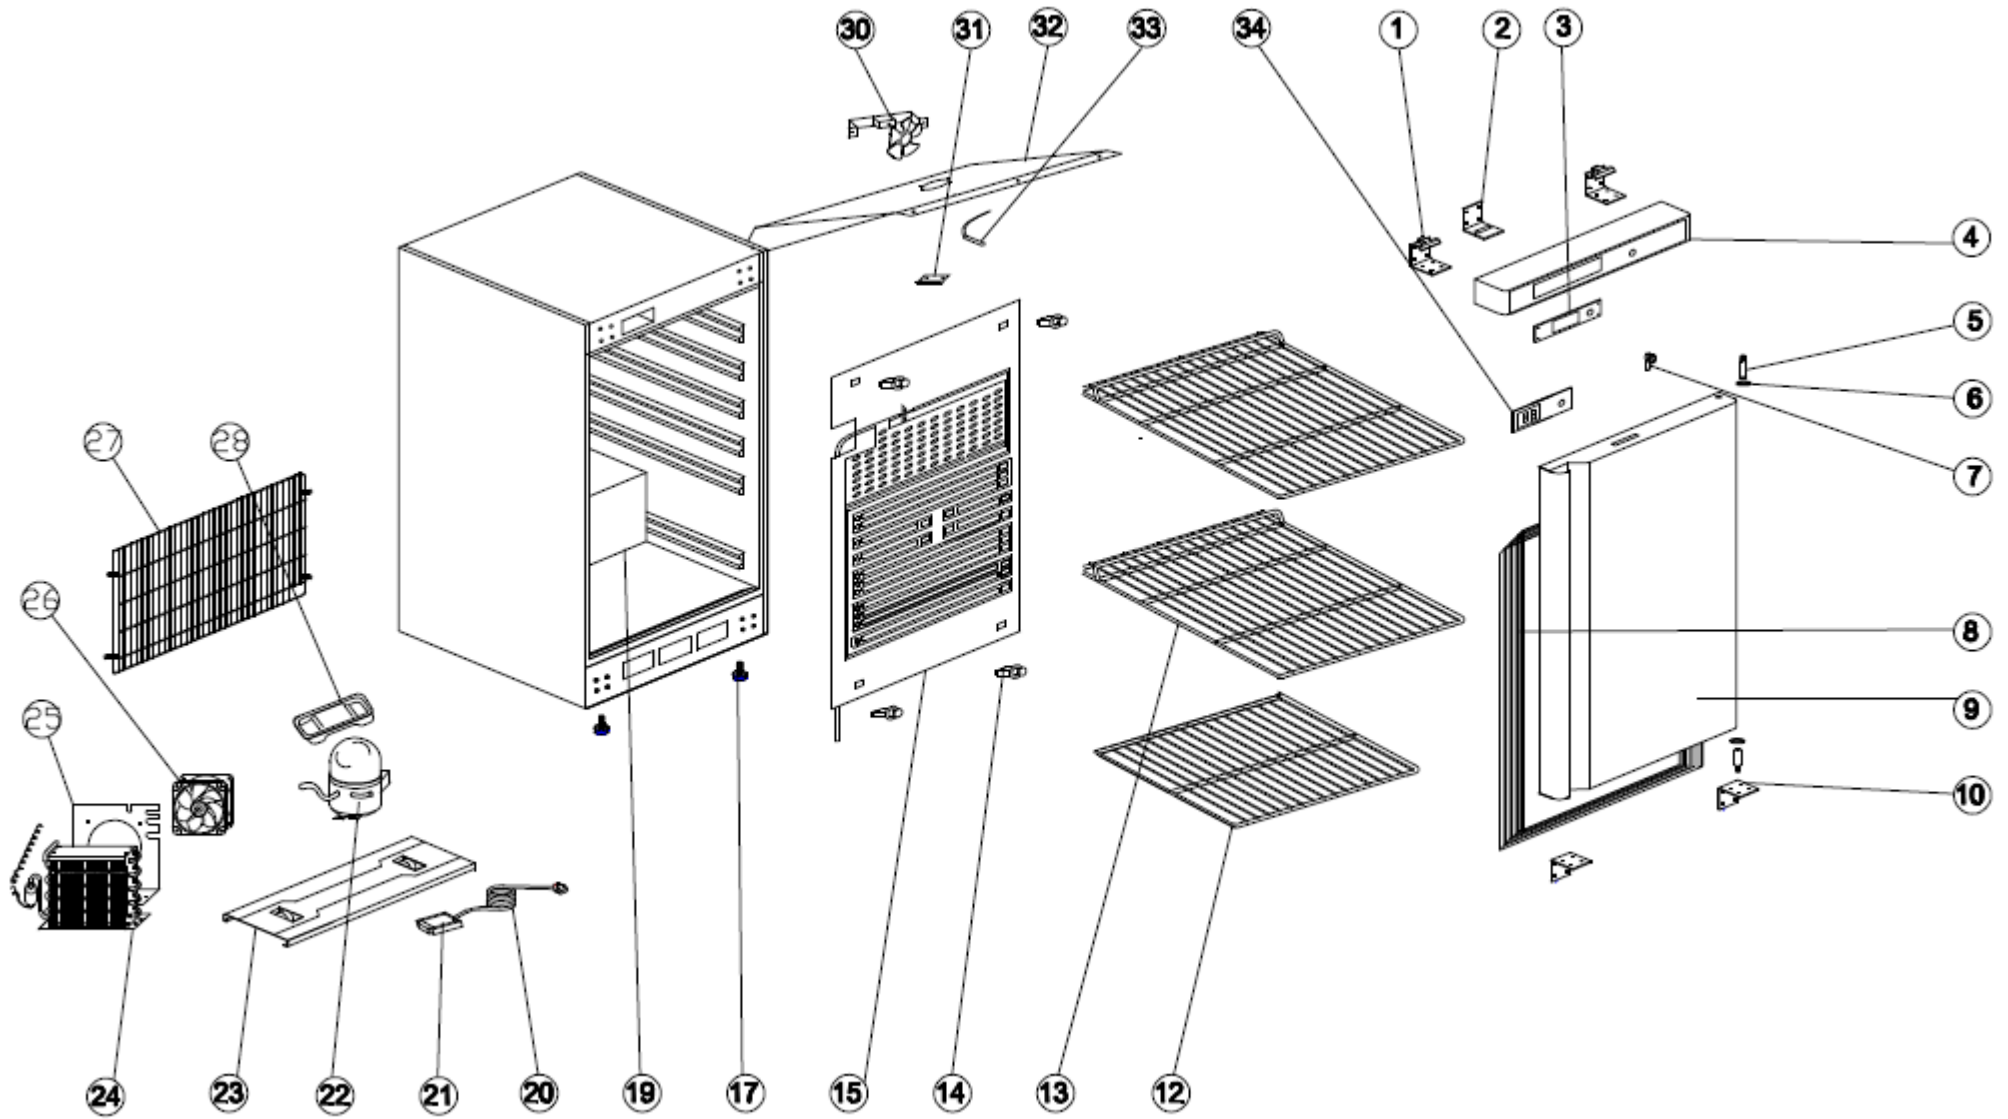

Exploded diagram and spare parts list

CD610

For machines with refrigerant R600a

[Click](#)

For machines with refrigerant R134a

[Click](#)

Machine	Explode	Code	Description
CD610 - Undercounter Refrigerator White - 150Ltr	1	AD037	Up Hinge
CD610 - Undercounter Refrigerator White - 150Ltr	2	AD027	Lock Hook
CD610 - Undercounter Refrigerator White - 150Ltr	4	AG190	Front Panel
CD610 - Undercounter Refrigerator White - 150Ltr	5	AD026	Hinge Axis
CD610 - Undercounter Refrigerator White - 150Ltr	6	AB354	Bushing
CD610 - Undercounter Refrigerator White - 150Ltr	7	AD028	Lock
CD610 - Undercounter Refrigerator White - 150Ltr	8	AD023	Gasket
CD610 - Undercounter Refrigerator White - 150Ltr	9		Door
CD610 - Undercounter Refrigerator White - 150Ltr	10	AD013	Down Hinge
CD610 - Undercounter Refrigerator White - 150Ltr	12	AD001	Bottom Shelf
CD610 - Undercounter Refrigerator White - 150Ltr	13	AD029	Shelf
CD610 - Undercounter Refrigerator White - 150Ltr	14	AD014	Evaporator Fixer
CD610 - Undercounter Refrigerator White - 150Ltr	15		Evaporator
CD610 - Undercounter Refrigerator White - 150Ltr	17	AF885	Feet (Set Of 4)
CD610 - Undercounter Refrigerator White - 150Ltr	19		Body
CD610 - Undercounter Refrigerator White - 150Ltr	20		Plug
CD610 - Undercounter Refrigerator White - 150Ltr	21	AA691	Junction Box
CD610 - Undercounter Refrigerator White - 150Ltr	22	AG012	Compressor (R600a)
CD610 - Undercounter Refrigerator White - 150Ltr	23	AD034	Unite Board
CD610 - Undercounter Refrigerator White - 150Ltr	24	AD201	Condenser
CD610 - Undercounter Refrigerator White - 150Ltr	25		Condenser Fan Support
CD610 - Undercounter Refrigerator White - 150Ltr	26	AB339	Condenser Fan
CD610 - Undercounter Refrigerator White - 150Ltr	27		Unite Room Grills
CD610 - Undercounter Refrigerator White - 150Ltr	28	AD038	Water Box
CD610 - Undercounter Refrigerator White - 150Ltr	30	AF646	Circuit Fan
CD610 - Undercounter Refrigerator White - 150Ltr	31	AA639	Sensor Fixed Clip
CD610 - Undercounter Refrigerator White - 150Ltr	32		Circuit Fan Support
CD610 - Undercounter Refrigerator White - 150Ltr	33	AC614	Sensor
CD610 - Undercounter Refrigerator White - 150Ltr	34	AB363	Thermostat