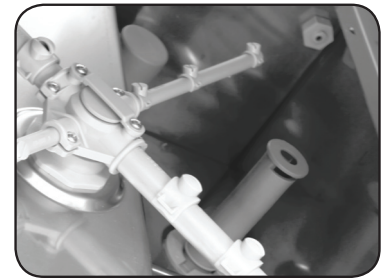

### General Information

The Prodis JET50 500mm basket gravity drain glasswasher with automatic rinseaid and detergent injectors, fixed wash and rinse thermostats and a 2 minute wash cycle.

### Key Features

- 2 minute wash cycle
- 13amp for easy installation
- Timed rinseaid pump
- Timed detergent pump
- Wash and rinse tank elements
- 60°C fixed wash tank thermostat
- 80°C fixed rinse tank thermostat
- Compact design
- Simple operation
- Adjustable feet
- Stainless steel wash pump filter