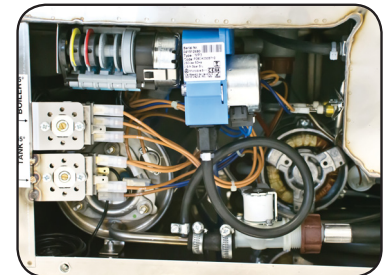

Model:
E80XD

Dishwasher Under Counter
500mm basket, gravity drain

General Information

The Prodis E80XD 500mm basket gravity drain dishwasher with automatic rinseaid and detergent injectors, adjustable wash and rinse thermostats and a selectable 2/4 minute wash cycle.

Key Features

- 2/4 minute wash cycle
- Upper wash/rinse assembly
- Timed rinseaid pump
- Timed detergent pump
- Wash and rinse tank elements
- Adjustable wash tank thermostat
- Adjustable rinse tank thermostat
- Compact design
- Simple operation
- Adjustable feet
- Stainless steel wash pump filter

Construction

- Stainless steel exterior
- Stainless steel interior
- Double skinned door

Available Options

- Manual water softener
- Rinse boost pump
- Multifit stand

Technical Data

Model	E80XD
External Dimensions	Width = 550 Depth = 600 Height = 835
Wash Cycle	2/4 minute
Basket size	500 x 500mm
Internal clearance / Maximum loading height	330mm
Automatic rinseaid injector	✓
Automatic detergent injector	✓
Wash tank temperature	55°c adjustable
Rinse tank temperature	80°c adjustable
Rinse tank heating element	6000w
Wash tank heating element	1500w
Total power supply	6500w
Wash pump capacity	175 litres per minute
Wash tank capacity	16 litres
Rinse tank capacity	3 litres
Water inlet	3/4 BSP
Drain outlet	28mm
Drain system	Gravity
Weight	44kg