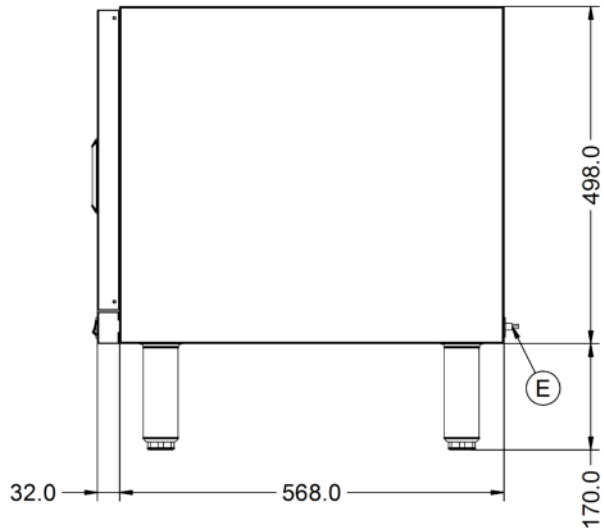

Unit Height (External) mm	668
Unit Width (External) mm	450
Unit Depth (External) mm	600
Height (Internal) mm	422
Width (Internal) mm	448
Depth (Internal) mm	566
Shelf Dimensions Width mm	400
Shelf Dimensions Depth mm	530
Net Weight Kg	22.7

Packed Weight Kg	27
Packed Height cm	74.5
Packed Width cm	71.5
Packed Depth cm	53

Available Accessories

PSH4

450 PEDESTAL SHELF

Technical Picture

Lincat Limited

Whisby Road,
Lincoln, LN6 3QZ,
United Kingdom