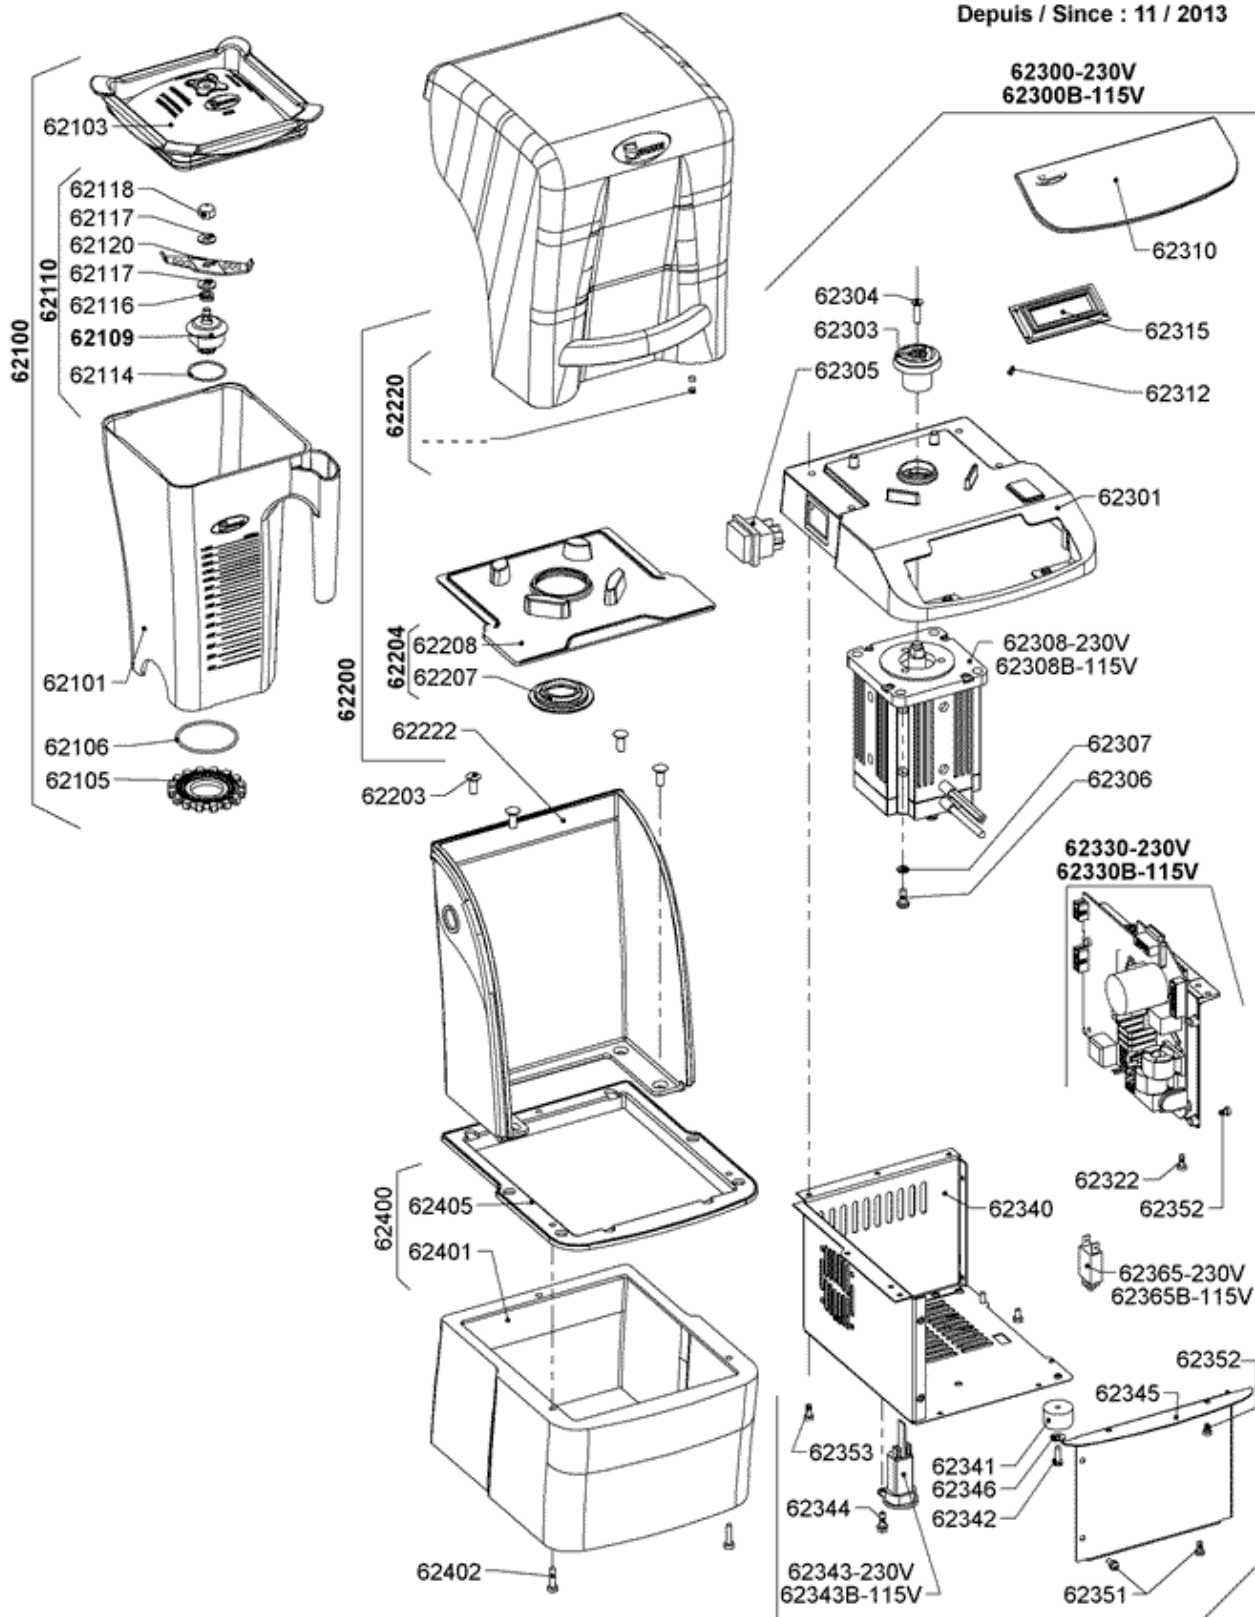

**Brushless
Blender
62**

Depuis / Since : 11 / 2013

Exploded diagram and spare parts list

DN638

Machine	Explode	Code	Description
Santos "Silent" Drinks Blender	62100	AE293	Complete jug
Santos "Silent" Drinks Blender	62110	AE294	Blade Assembly