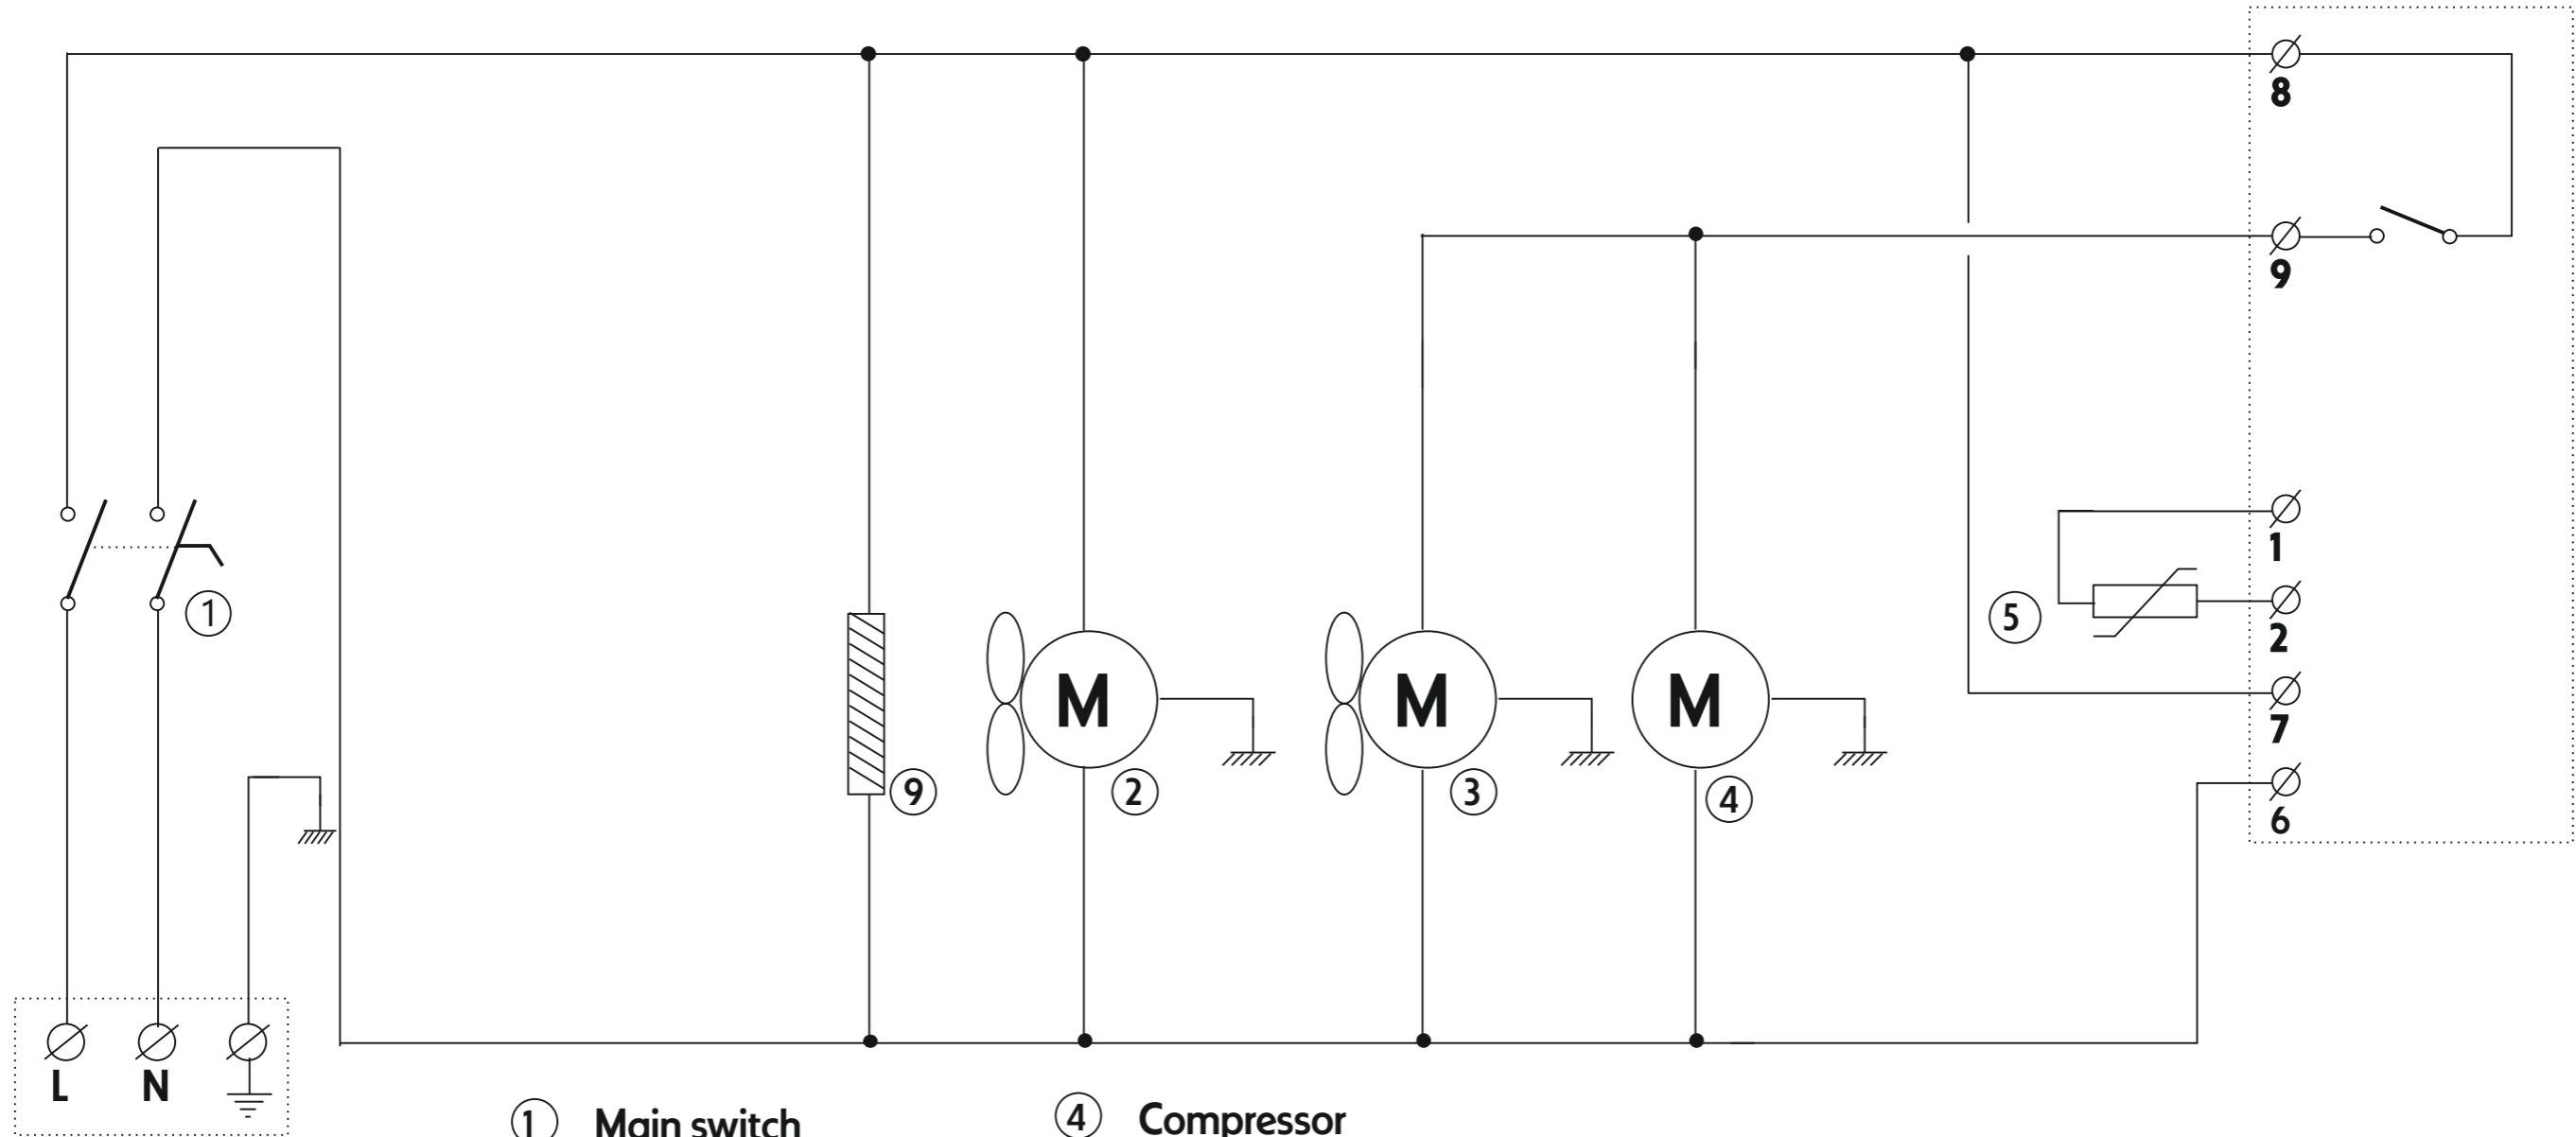

XR02CX

- ① Main switch
- ② Evaporator fan
- ③ Condenser fan
- ④ Compressor
- ⑤ Cabinet probe
- ⑨ Defrost water heater

TEFCOLD 	Date: 191221
Model:PDC90-125	Rev. no.: 01
Electrical diagram	Rev. by: rfj
Drawing no.:	