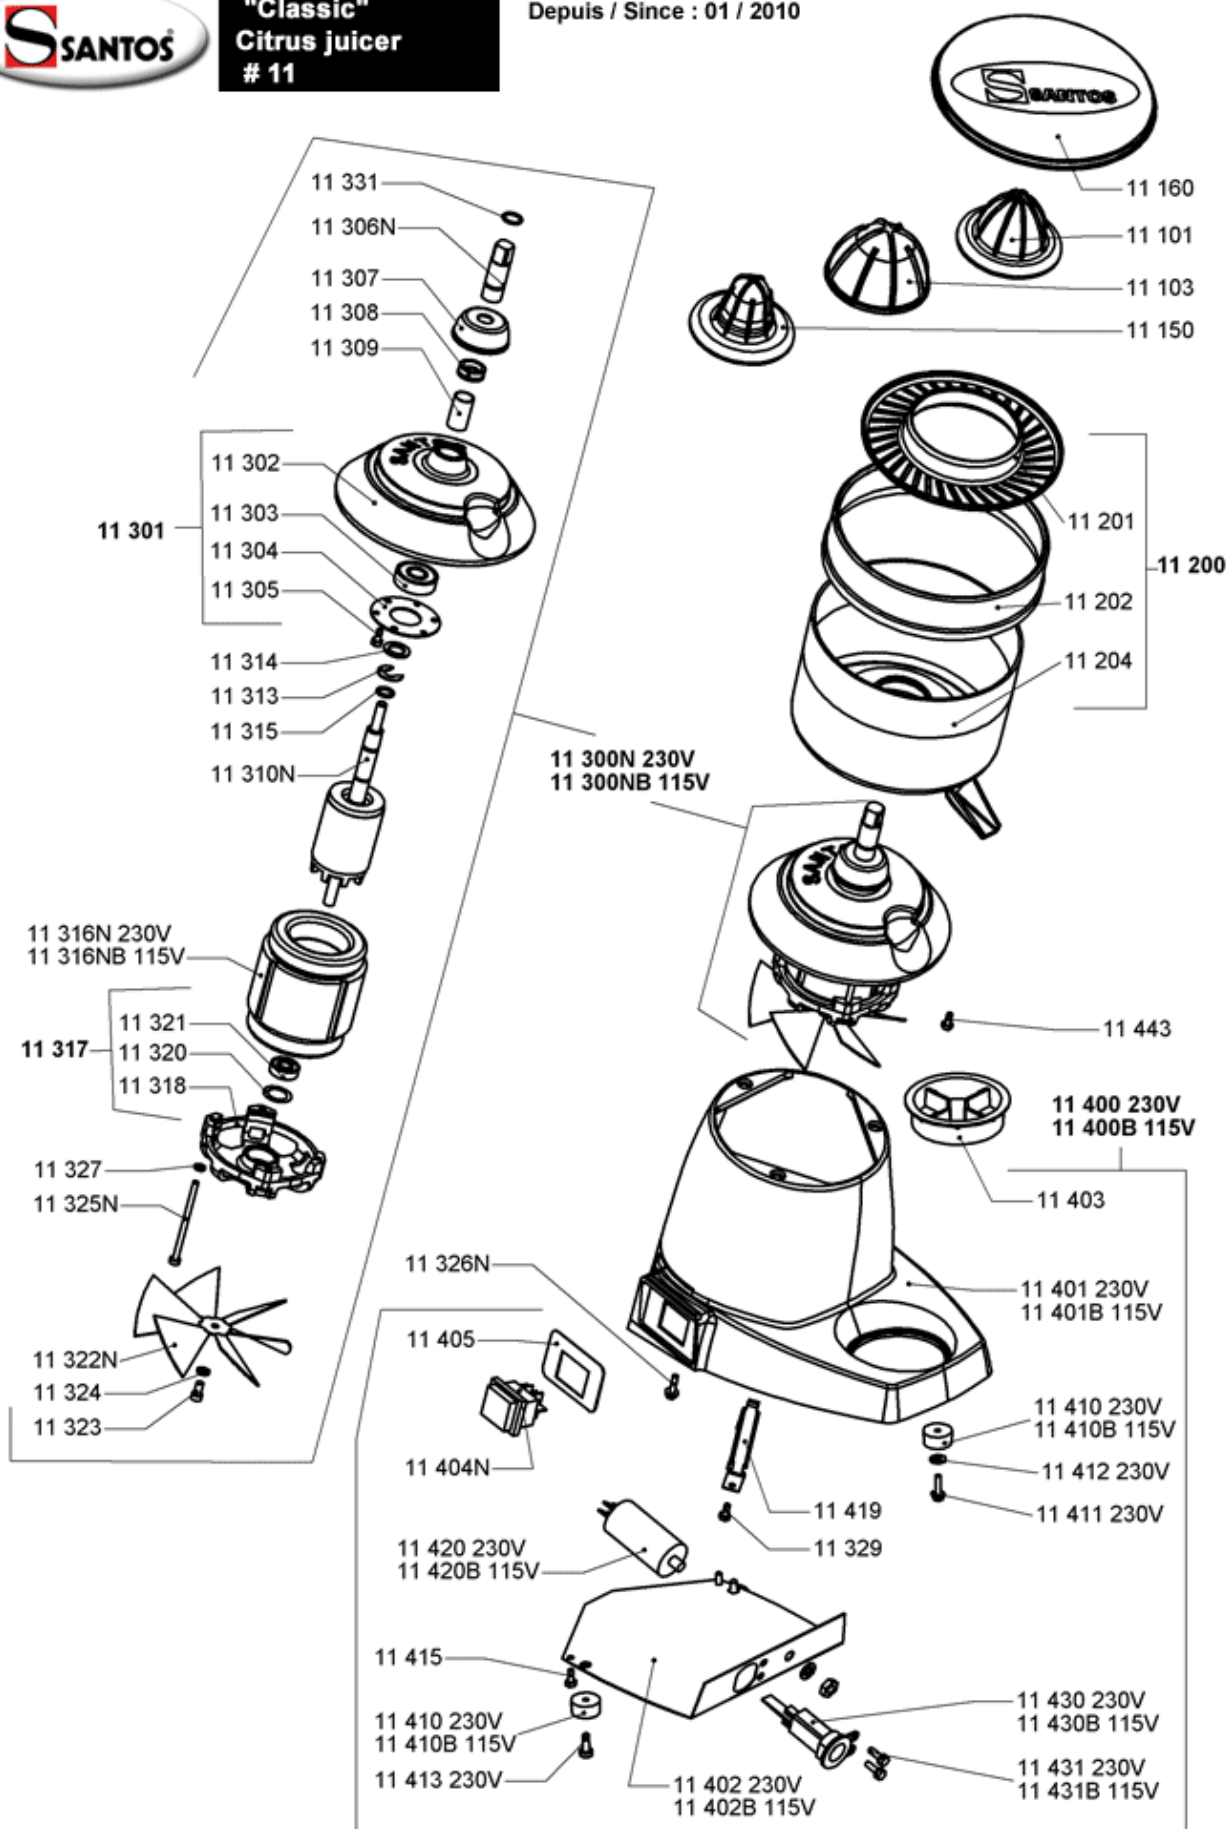

"Classic"
Citrus juicer
11

Depuis / Since : 01 / 2010

Machine	Explode	Code	Description
Santos Classic Citrus Juicer	11201	L393	Plastic Filter Grid
Santos Classic Citrus Juicer	11202	L603	Ornamental Ring Anodized Aluminium
Santos Classic Citrus Juicer	11403	L821	Plastic Drip Tray
Santos Classic Citrus Juicer	29200	L992	Large (Grapefruit) Cone
Santos Classic Citrus Juicer	11306N	N749	Hexagon Nut
Santos Classic Citrus Juicer	11307	N750	Aluminium Cap
Santos Classic Citrus Juicer	11308	N751	Gasket C Ring
Santos Classic Citrus Juicer	11309	N752	Spacer
Santos Classic Citrus Juicer	11313	N753	Circlip
Santos Classic Citrus Juicer	11314	N754	Washer
Santos Classic Citrus Juicer	11315	N755	O Ring Seal
Santos Classic Citrus Juicer	11404N	N757	Switch
Santos Classic Citrus Juicer	11405	N758	On/Off Plate
Santos Classic Citrus Juicer	11410	N759	Rubber Foot
Santos Classic Citrus Juicer	11411	N760	Screw
Santos Classic Citrus Juicer	11412	N761	Washer
Santos Classic Citrus Juicer	11413	N762	Screw
Santos Classic Citrus Juicer	11430	N763	Power Cord