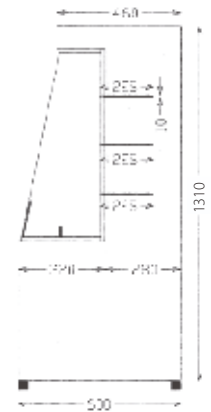

Low Height Tiered Display

1310mm height

SLD60-100HC

1310mm height

MIRROR FINISH STAINLESS STEEL

FEATURES

- Mirror finish 304 grade stainless steel exterior & interior
- 3 adjustable glass shelves (225mm deep)
- Adjustable feet
- Night blind fitted as standard
- Internal illumination
- Tempered glass side panels
- Clear acrylic shelf edge risers
- Condensing unit pull out for easy maintenance

MODEL	FINISH	EXTERNAL DIMENSIONS (H x W x D mm)	POWER CONSUMPTION (incl. 750W drip tray)	WEIGHT (kg)	RRP
SLD60-60HC	Mirror finish 304 grade stainless steel exterior & interior	1310 x 600 x 600	1033W (1783W)	135	
SLD60-100HC		1310 x 1000 x 600	1092W (1842W)	178	
SLD60-120HC		1310 x 1200 x 600	1326W (2076W)	202	