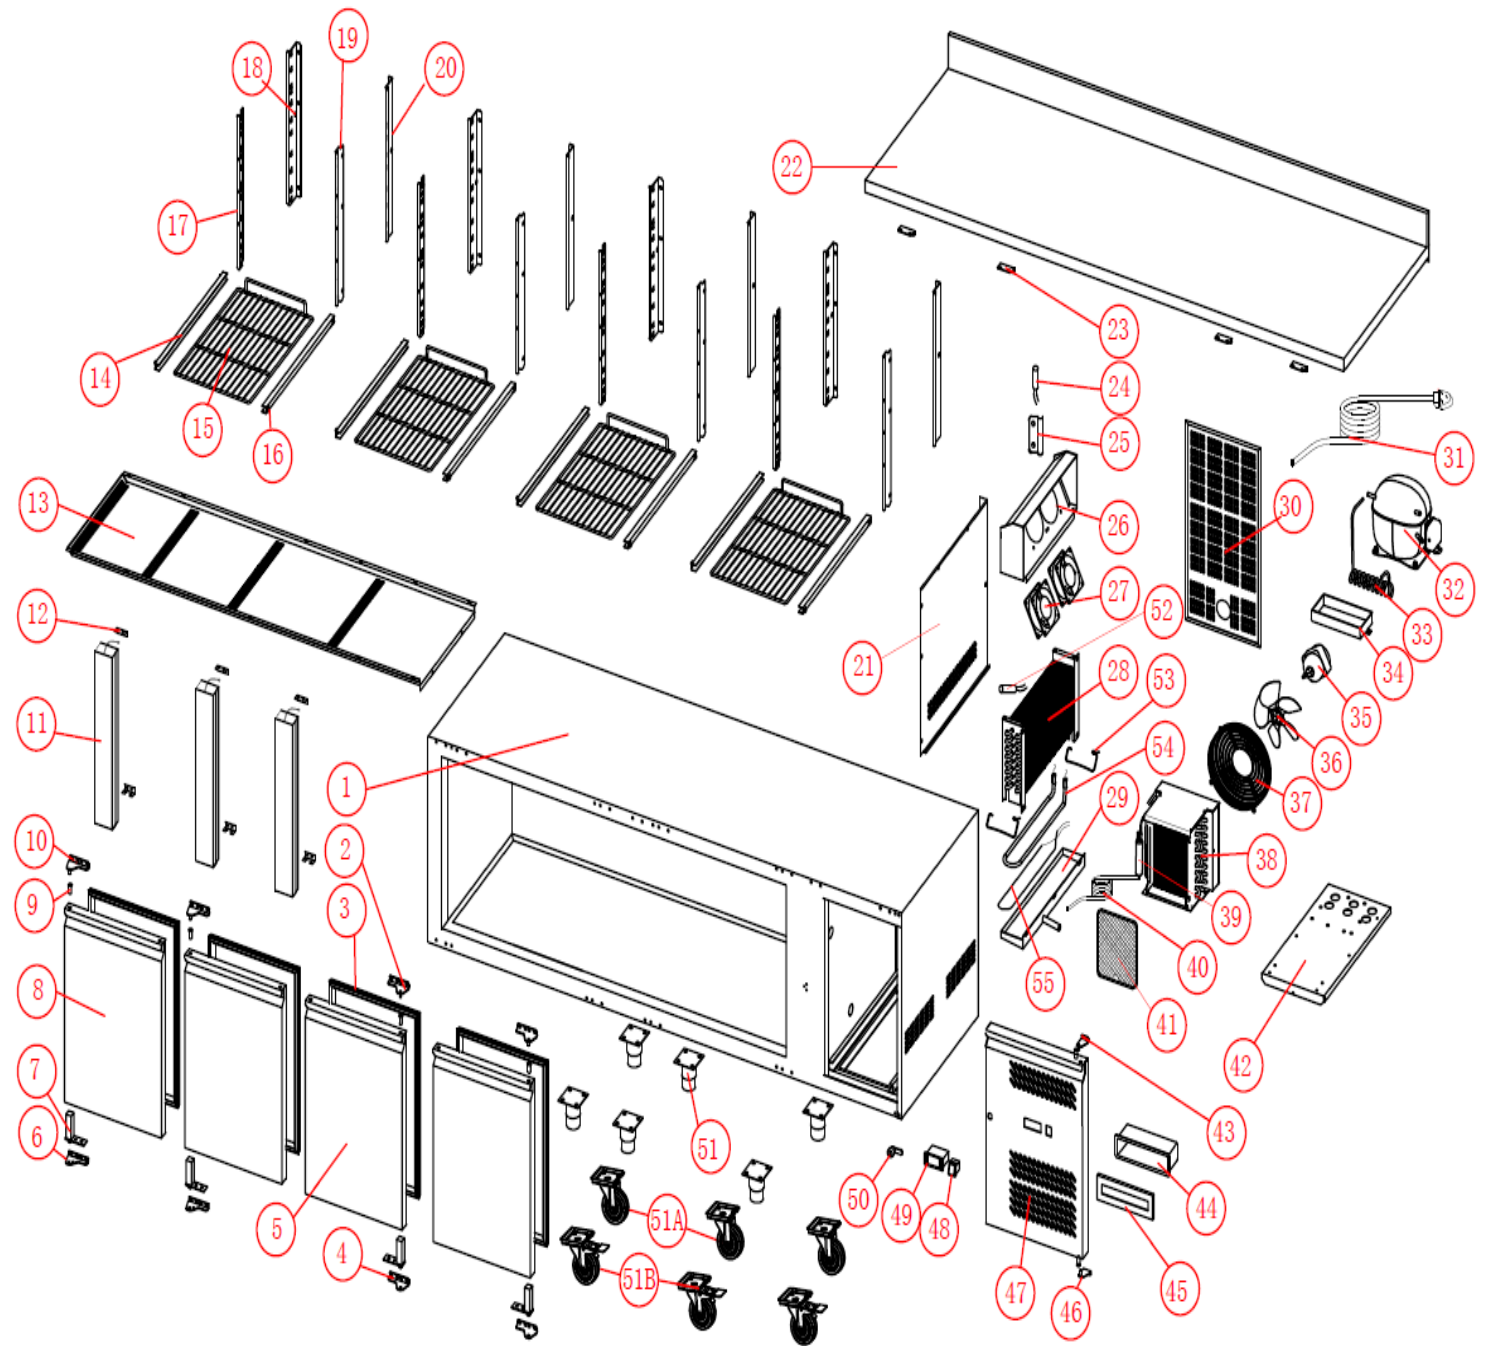

# LBC/2/3/4XX

## Exploded parts diagram

Image shown is an LBC4 With Upstand

Part Number	Number	Description	Qty
***	1	Cabinet	1
X1-HINGE13	2	RH Upper Hinge (LBC4XX)	2
X1-HINGE13	2	RH Upper Hinge (LBC3XX)	2
X1-HINGE13	2	RH Upper Hinge (LBC2XX)	1
B1-GASKET27	3	Door Gasket (LBC4XX)	4
B1-GASKET27	3	Door Gasket (LBC3XX)	3
B1-GASKET27	3	Door Gasket (LBC2XX)	2
X1-HINGE14	4	RH Bottom Hinge (LBC4XX)	2
X1-HINGE14	4	RH Bottom Hinge (LBC3XX)	2
X1-HINGE14	4	RH Bottom Hinge (LBC2XX)	1
X1-DOOR09N	5	Door (right) (LBC4XX) *Please check cabinet Mark*	3
X1-DOOR09N	5	Door (right) (LBC3XX) *Please check cabinet Mark*	2
X1-DOOR09N	5	Door (right) (LBC2XX) *Please check cabinet Mark*	1
X1-HINGE15	6	LH Bottom Hinge (LBC4XX)	2
X1-HINGE15	6	LH Bottom Hinge (LBC3XX)	1
X1-HINGE15	6	LH Bottom Hinge (LBC2XX)	1
***	7	Spring Hinge (LBC4XX)	4
***	7	Spring Hinge (LBC3XX)	3
***	7	Spring Hinge (LBC2XX)	2
X1-DOOR08N	8	Door (left) (LBC4XX)	2
X1-DOOR08N	8	Door (left) (LBC3XX)	1
X1-DOOR08N	8	Door (left) (LBC2XX)	1
K8-AXISSLEEVE	9	Door Bush (LBC4XX)	8
K8-AXISSLEEVE	9	Door Bush (LBC3XX)	6
K8-AXISSLEEVE	9	Door Bush (LBC2XX)	4
X1-HINGE16	10	LH Upper Hinge (LBC4XX)	2
X1-HINGE16	10	LH Upper Hinge (LBC3XX)	2
X1-HINGE16	10	LH Upper Hinge (LBC2XX)	1
***	11	Mullion (LBC4XX)	3
***	11	Mullion (LBC3XX)	2
***	11	Mullion (LBC2XX)	1
***	12	Mullion Connection (LBC4XX)	6
***	12	Mullion Connection (LBC3XX)	4
***	12	Mullion Connection (LBC2XX)	2
***	13	Air Distribution Panel	1
K8-GUIDE02	14	Left Shelf Guide (LBC4XX)	4
K8-GUIDE02	14	Left Shelf Guide (LBC3XX)	3
K8-GUIDE02	14	Left Shelf Guide (LBC2XX)	2
X1-SHELF04	15	Shelf (LBC4XX)	4
X1-SHELF04	15	Shelf (LBC3XX)	3
X1-SHELF04	15	Shelf (LBC2XX)	2
K8-GUIDE03	16	Right Shelf Guide (LBC4XX)	4
K8-GUIDE03	16	Right Shelf Guide (LBC3XX)	3