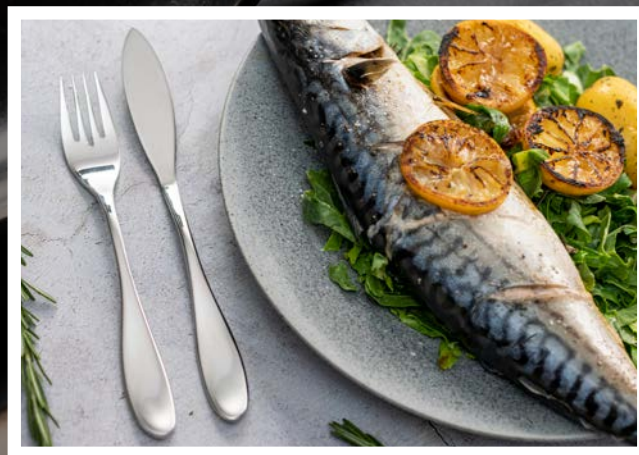

twentyeight

γ δ ε θ ω φ λ ς

Introducing the **twentyeight** collection

Designed for dining

Twentyeight – a collection of beautiful 18/10 stainless steel cutlery ranges designed specifically for the discerning diner.

Born from a desire to create an exclusive range of completely new cutlery shapes, each one has been styled to enhance any dining experience.

Traditional or modern, classic shape or hybrid shape, delicacy or drama - something to suit every style.