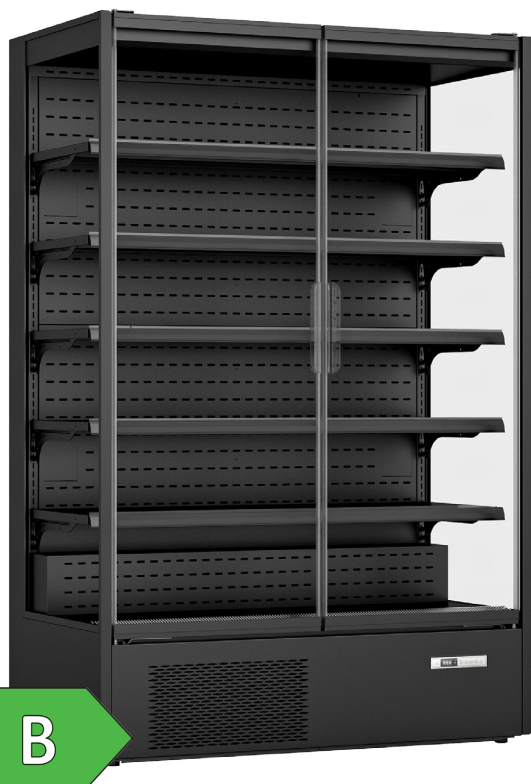

Model:
 XMD1250-P-FGD-K

Panoramic frameless glass door multideck
 5 x 1250mm shelves, undershelf LED lighting

General Information

Prodis XMD1250-P-FGD-K panoramic framless glass door multideck finished in RAL9005 Jet Black.

Key Features

Construction

Energy Label

- -1°C to +5°C (3M1) temp. range
- Forced air refrigeration
- 5 x 450mm deep adjustable height and angle shelves
- 330mm base shelf
- 1248mm shelf width
- (5) shelf edge ticket strips
- Undershelf LED lighting
- 1292/764 litre (gross/net) volume
- 3.14m² display area
- Self closing double glazed frameless doors with Low E treatment
- HMI digital temperature controller
- R290 refrigerant
- 13amp plug in cabinet

- Painted steel construction
- RAL9005 Jet Black Interior and exterior
- 30mm panoramic Low E glazed end panel
- Slide out low maintenance condensing unit
- Steel front grill secured with neodymium magnets