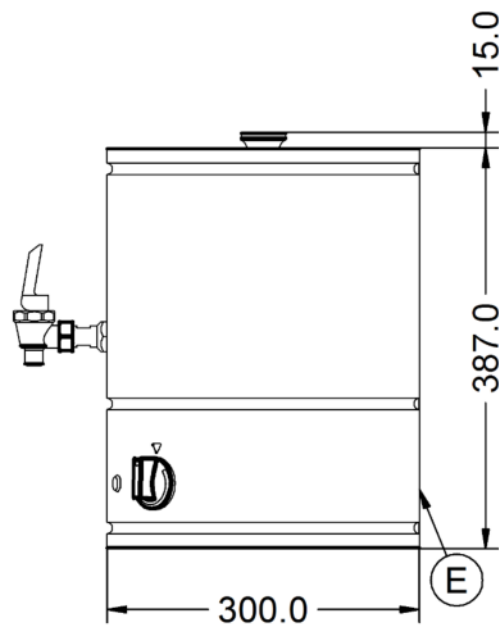

Lincat Limited

Whisby Road,
Lincoln, LN6 3QZ,
United Kingdom

Company No: 2175448

A member company of

Customer Care

Tel: +44 1522 875500
Email: care@lincat.co.uk

Export Customers

Tel: +44 1522 503250
Email: export@lincat.co.uk

Opening Hours

Monday – Friday:
8.30am – 5pm