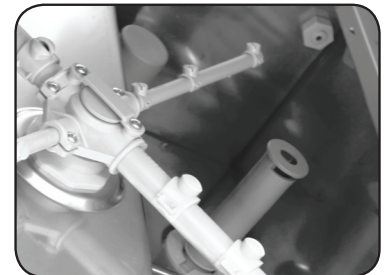

Model:
JET50P

Glasswasher Under Counter
 500mm basket, automatic drain pump

General Information

The Prodis JET50P 500mm basket automatic drain glasswasher with automatic rinseaid and detergent injectors, fixed wash and rinse thermostats and a 2 minute wash cycle.

Key Features

- 2 minute wash cycle
- 13amp for easy installation
- Timed rinseaid pump
- Timed detergent pump
- Wash and rinse tank elements
- 60°C fixed wash tank thermostat
- 80°C fixed rinse tank thermostat
- Compact design
- Simple operation
- Adjustable feet
- Stainless steel wash pump filter

Construction

- Stainless steel exterior
- Stainless steel interior
- Double skinned door

Available Options

- Manual water softener
- Rinse boost pump
- Multifit stand
- Double check valve

Technical Data

Model	JET50
External Dimensions	Width = 550 Depth = 600 Height = 760
Wash Cycle	2 minute
Basket size	500 x 500mm
Internal clearance / Maximum loading height	345mm
Automatic rinseaid injector	✓
Automatic detergent injector	✓
Wash tank temperature	60°C
Rinse tank temperature	80°C
Rinse tank heating element	2500w
Wash tank heating element	500w
Total power supply	2800w
Wash pump capacity	120 litres per minute
Wash tank capacity	12 litres
Rinse tank capacity	3 litres
Water inlet	3/4 BSP
Drain outlet	28mm
Drain system	Drain pump
Weight	44kg