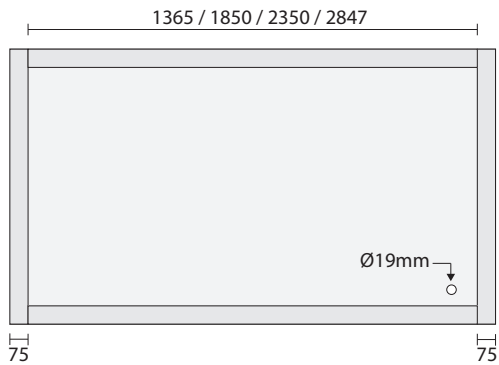

Model:
FISK25

Fresh fish display
Ambient

Key Features

- Inbuilt 19mm drain outlet
- Perforated front decoration
- Angled display deck

Construction

- AISI 316 stainless steel construction
- High density polyurethane insulation
- Stainless steel base legs

Available Options

- Acrylic frontal protection
- Scale support
- Multiplexing kit
- Multiplexing decorative panel

Technical Data

Model	FISK25
External Dimensions	Width = 2500 Depth = 1150 Height = 876/681
Style	Non-Refrigerated
Deck Dimensions	Width = 2350 Depth = 950
Display Deck Size	2.23m ²
Flaked Ice Requirement*	205kg
Construction	AISI316 Stainless Steel

Top View

Side View

Frontal Protection

*flaked ice requirement calculated at a depth of 18cm

Approvals	Available At	Document #
 