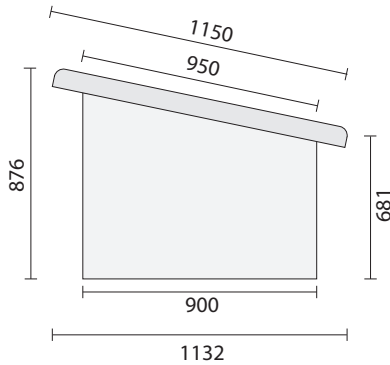

Model:
FISK25

Fresh fish display
Ambient

Key Features

- Inbuilt 19mm drain outlet
- Perforated front decoration
- Angled display deck

Construction

- AISI 316 stainless steel construction
- High density polyurethane insulation
- Stainless steel base legs

Available Options

- Acrylic frontal protection
- Scale support
- Multiplexing kit
- Multiplexing decorative panel

Technical Data

Model	FISK25
External Dimensions	Width = 2500 Depth = 1150 Height = 876/681
Style	Non-Refrigerated
Deck Dimensions	Width = 2350 Depth = 950
Display Deck Size	2.23m ²
Flaked Ice Requirement*	205kg
Construction	AISI316 Stainless Steel

Top View

Side View

Frontal Protection

*flaked ice requirement calculated at a depth of 18cm

Approvals	Available At	Document #
 