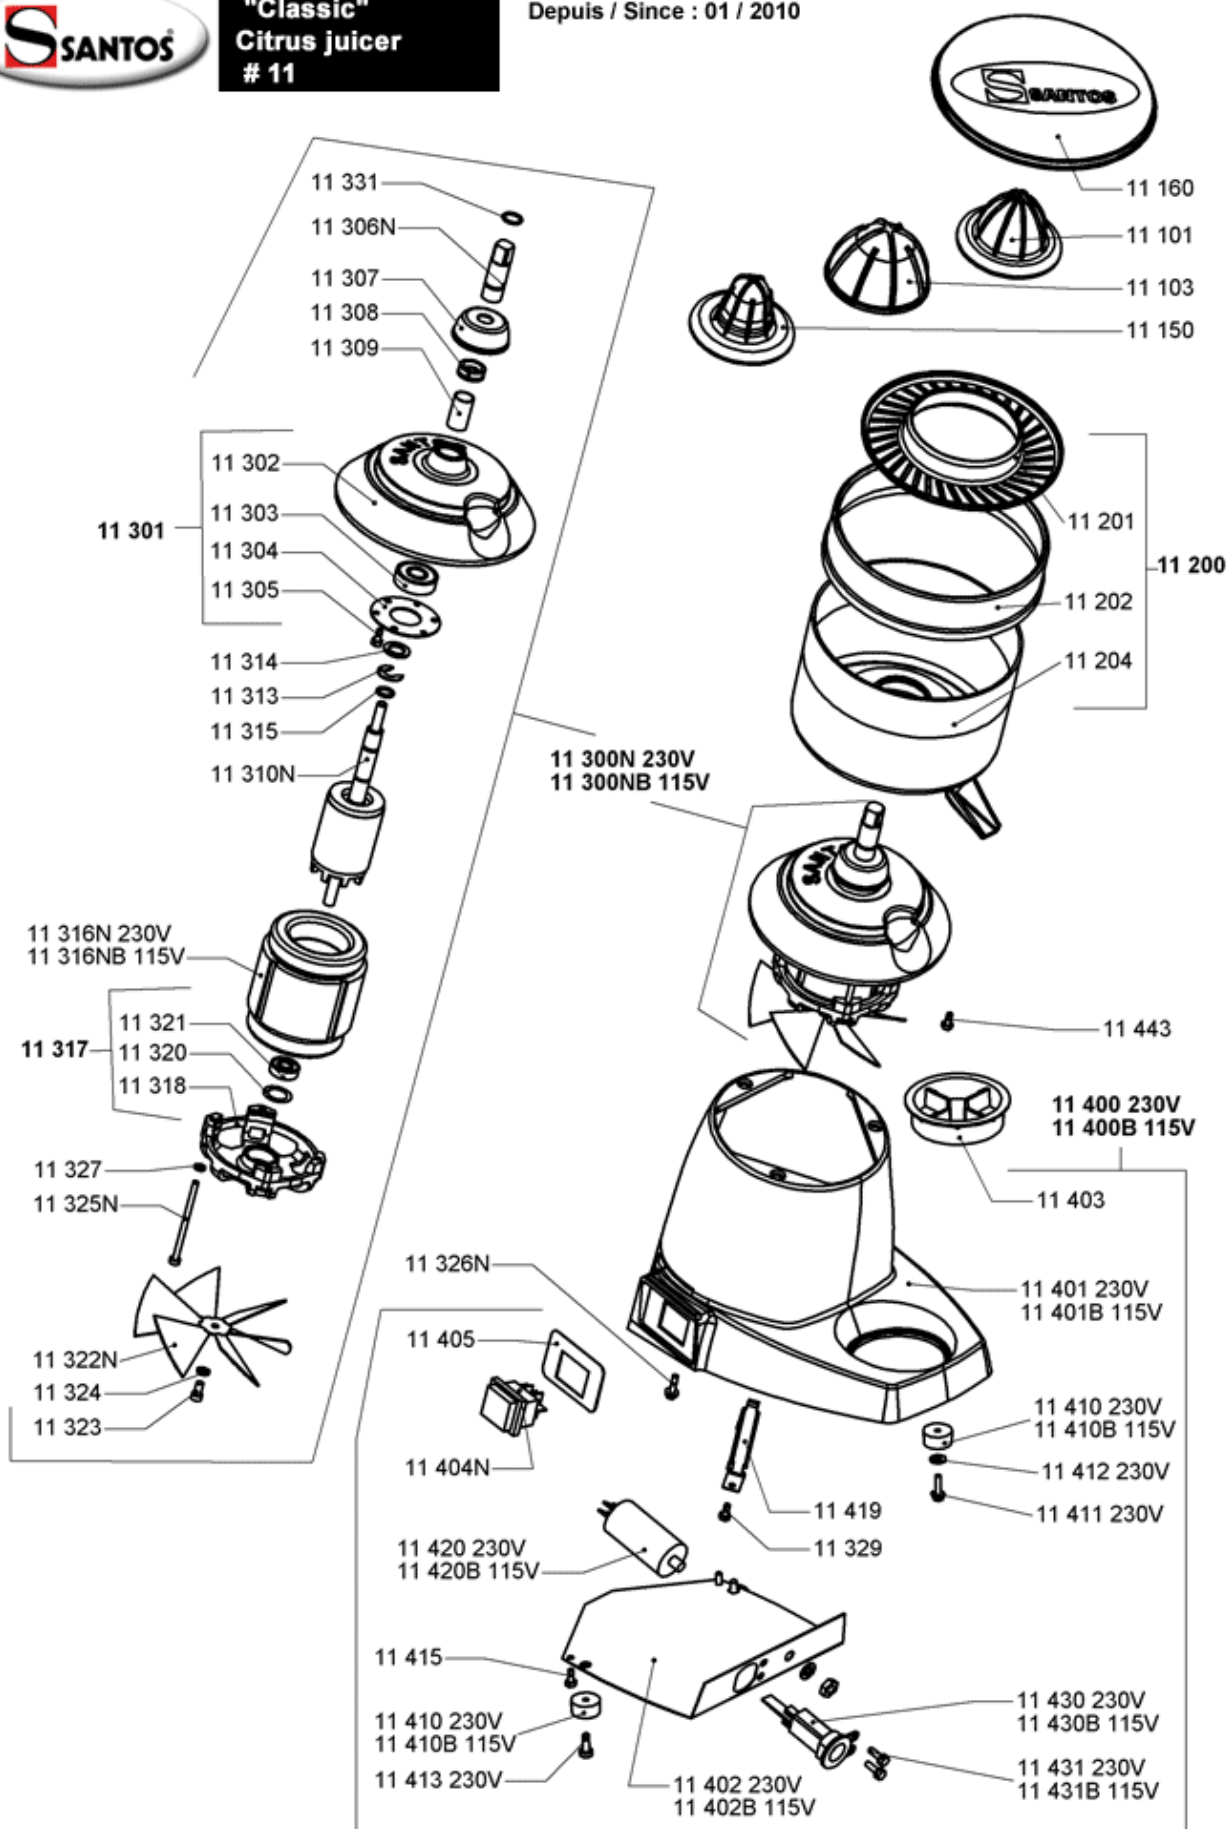

**"Classic"**  
**Citrus juicer**  
**# 11**

Depuis / Since : 01 / 2010

Machine	Explode	Code	Description
Santos Classic Citrus Juicer	11201	L393	Plastic Filter Grid
Santos Classic Citrus Juicer	1102NJ	L394	Bowl Only
Santos Classic Citrus Juicer	29100	L395	Black Squeezer Cone (push fit type)
Santos Classic Citrus Juicer	11100	L597	Black Squeezer Cone (screw on type)
Santos Classic Citrus Juicer	11202	L603	Ornamental Ring Anodized Aluminium
Santos Classic Citrus Juicer	11403	L821	Plastic Drip Tray
Santos Classic Citrus Juicer	29200	L992	Large (Grapefruit) Cone
Santos Classic Citrus Juicer	11306N	N749	Hexagon Nut
Santos Classic Citrus Juicer	11307	N750	Aluminium Cap
Santos Classic Citrus Juicer	11308	N751	Gasket C Ring
Santos Classic Citrus Juicer	11309	N752	Spacer
Santos Classic Citrus Juicer	11313	N753	Circlip
Santos Classic Citrus Juicer	11314	N754	Washer
Santos Classic Citrus Juicer	11315	N755	O Ring Seal
Santos Classic Citrus Juicer	11404N	N757	Switch
Santos Classic Citrus Juicer	11405	N758	On/Off Plate
Santos Classic Citrus Juicer	11410	N759	Rubber Foot
Santos Classic Citrus Juicer	11411	N760	Screw
Santos Classic Citrus Juicer	11412	N761	Washer
Santos Classic Citrus Juicer	11413	N762	Screw
Santos Classic Citrus Juicer	11430	N763	Power Cord