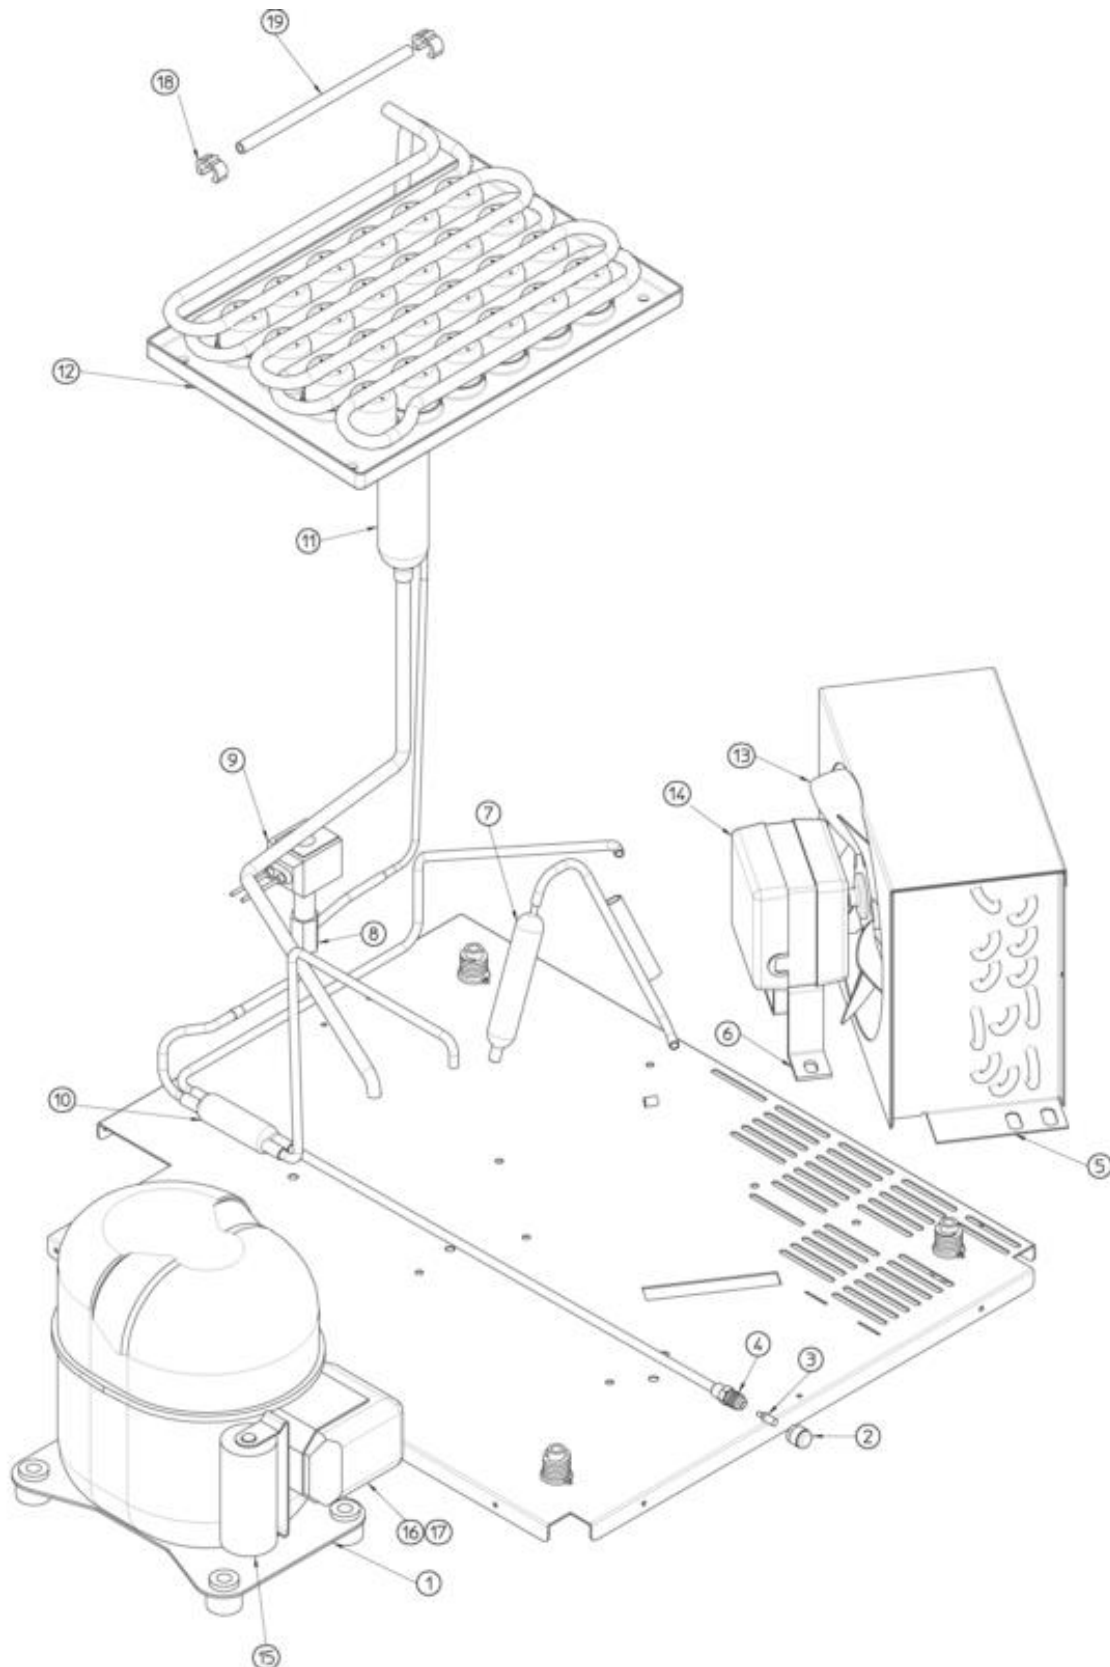

Ice-O-Matic Ice. Pure and Simple™

ICEU 46

SPARE PARTS LIST

REV. 07/2016

ICE-O-Matic
11100 East 45th Ave
Denver, Colorado 80239

- 1 UNIT PANELS
- 2 REFRIGERANT SYSTEM – AIR COOLED
- 3 REFRIGERANT SYSTEM – WATER COOLED
- 4 WATER SYSTEM
- 5 CONTROL BOX

Pos	Code	Description
0001	702673 00	UNIT BASE
0002	650382 01	LEG
0003	782119 00R	STORAGE BIN ASSY
0004	722573 00	LEFT SIDE PANEL
0005	661070 00	PLASTIC PROTECTION
0006	702705 00	WATER HOOK UP PANEL
0007	702674 00	REAR PANEL
0008	742033 04	EVAPORATOR COVER
0009	781536 03R	TOP PANEL ASSY
0010	660388 01	CURTAIN BRACKET (LEFT)
0011	660750 07	EVAPORATOR HOUSING
0012	660388 00	CURTAIN BRACKET (RIGHT)
0013	732017 02	BULB HOLDER
0014	460047 00	SPRING
0015	660741 00	PLASTIC PLUG
0016	784457 06R	CURTAIN ASSY
0017	660816 00	SHOCK ABSORBER
0018	660286 00	BUSHING
0019	782102 51R	BIN DOOR ASSY
0020	722574 00	FRONT PANEL
0021	661092 00	THERMOSTATS PLASTIC HOUSING
0022	661092 02	THERMOSTATS PLASTIC COVER
0023	722572 00	RIGHT SIDE PANEL

REFRIGERANT SYSTEM – AIR COOLED

Pos	Code	Description
0001	670105 03	COMPRESSOR - 230/50/1
0002	650106 00	CAP
0003	670012 00	VALVE CORE
0004	650109 00	VALVE BODY
0005	620544 00	AIR COOLED CONDENSER
0006	620419 61	FAN MOTOR BRACKET
0007	630003 05	DRIER
0008	620306 22	HOT GAS VALVE BODY
0009	620306 48	COIL - 230/50-60
0010	630137 00	MECHANICAL FILTER
0011	784444 27	SUCTION LINE ASSY
0012	784615 00	EVAPORATOR ASSY
0013	620419 39	FAN BLADE
0014	620419 02	FAN MOTOR - 230/50-60
0015	EMB 2252347	CAPACITOR - 230/50/1
0016	EMB 2334116	RELAY - 230/50/1
0017	EMB 2319069	PROTECTOR - 230/50/1
0018	660386 00	PLASTIC CLIP
0019	741114 01R	BULB HOLDER