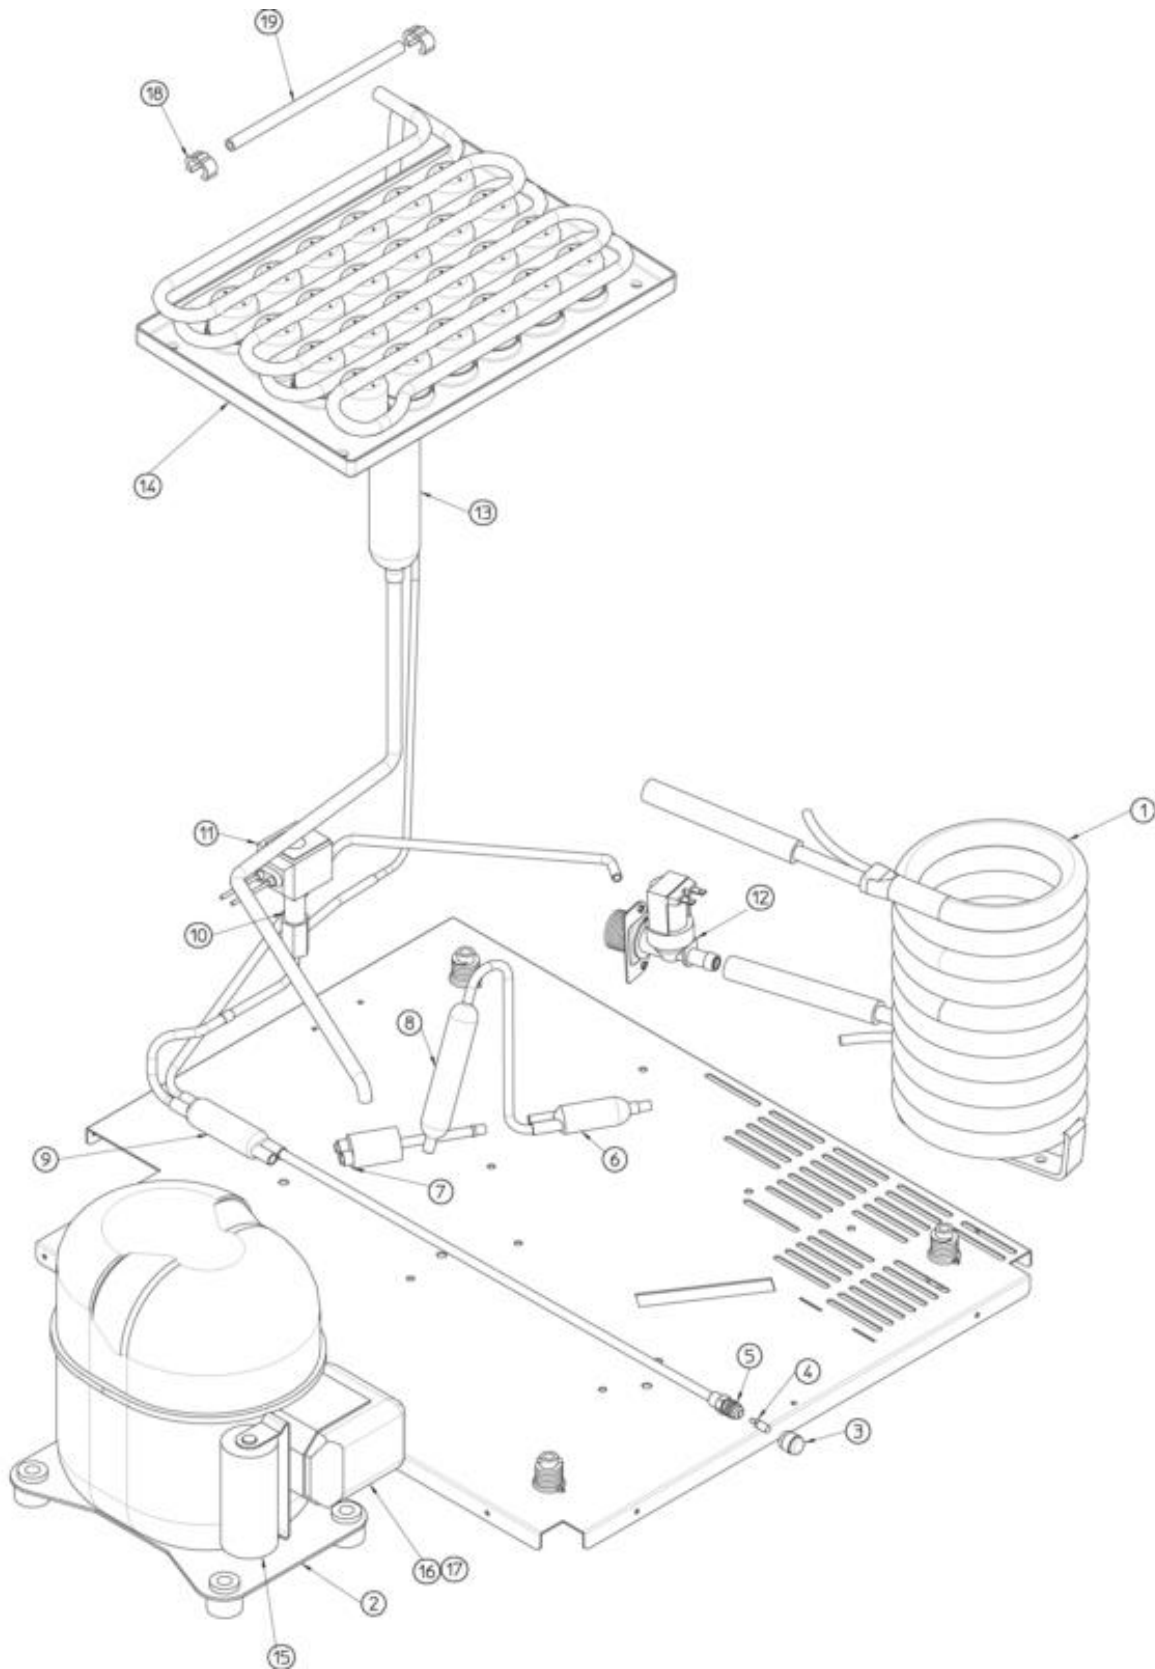

Ice-O-Matic Ice. Pure and Simple™

ICEU 46

SPARE PARTS LIST

REV. 07/2016

ICE-O-Matic
11100 East 45th Ave
Denver, Colorado 80239

- 1 UNIT PANELS
- 2 REFRIGERANT SYSTEM – AIR COOLED
- 3 REFRIGERANT SYSTEM – WATER COOLED
- 4 WATER SYSTEM
- 5 CONTROL BOX

Pos	Code	Description
0001	702673 00	UNIT BASE
0002	650382 01	LEG
0003	782119 00R	STORAGE BIN ASSY
0004	722573 00	LEFT SIDE PANEL
0005	661070 00	PLASTIC PROTECTION
0006	702705 00	WATER HOOK UP PANEL
0007	702674 00	REAR PANEL
0008	742033 04	EVAPORATOR COVER
0009	781536 03R	TOP PANEL ASSY
0010	660388 01	CURTAIN BRACKET (LEFT)
0011	660750 07	EVAPORATOR HOUSING
0012	660388 00	CURTAIN BRACKET (RIGHT)
0013	732017 02	BULB HOLDER
0014	460047 00	SPRING
0015	660741 00	PLASTIC PLUG
0016	784457 06R	CURTAIN ASSY
0017	660816 00	SHOCK ABSORBER
0018	660286 00	BUSHING
0019	782102 51R	BIN DOOR ASSY
0020	722574 00	FRONT PANEL
0021	661092 00	THERMOSTATS PLASTIC HOUSING
0022	661092 02	THERMOSTATS PLASTIC COVER
0023	722572 00	RIGHT SIDE PANEL

REFRIGERANT SYSTEM – AIR COOLED

Pos	Code	Description
0001	670105 03	COMPRESSOR - 230/50/1
0002	650106 00	CAP
0003	670012 00	VALVE CORE
0004	650109 00	VALVE BODY
0005	620544 00	AIR COOLED CONDENSER
0006	620419 61	FAN MOTOR BRACKET
0007	630003 05	DRIER
0008	620306 22	HOT GAS VALVE BODY
0009	620306 48	COIL - 230/50-60
0010	630137 00	MECHANICAL FILTER
0011	784444 27	SUCTION LINE ASSY
0012	784615 00	EVAPORATOR ASSY
0013	620419 39	FAN BLADE
0014	620419 02	FAN MOTOR - 230/50-60
0015	EMB 2252347	CAPACITOR - 230/50/1
0016	EMB 2334116	RELAY - 230/50/1
0017	EMB 2319069	PROTECTOR - 230/50/1
0018	660386 00	PLASTIC CLIP
0019	741114 01R	BULB HOLDER