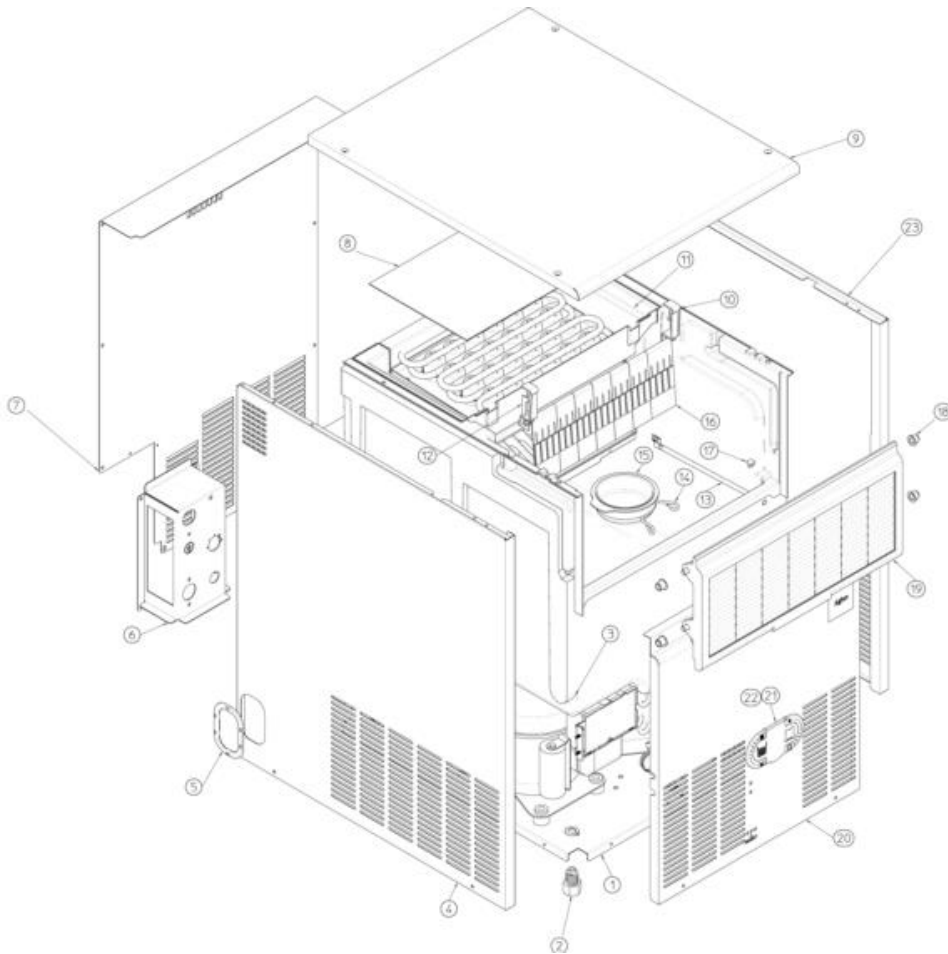

Ice-O-Matic Ice. Pure and Simple™

ICEU 46

SPARE PARTS LIST

REV. 07/2016

ICE-O-Matic
11100 East 45th Ave
Denver, Colorado 80239

- 1 UNIT PANELS
- 2 REFRIGERANT SYSTEM – AIR COOLED
- 3 REFRIGERANT SYSTEM – WATER COOLED
- 4 WATER SYSTEM
- 5 CONTROL BOX

Pos	Code	Description
0001	702673 00	UNIT BASE
0002	650382 01	LEG
0003	782119 00R	STORAGE BIN ASSY
0004	722573 00	LEFT SIDE PANEL
0005	661070 00	PLASTIC PROTECTION
0006	702705 00	WATER HOOK UP PANEL
0007	702674 00	REAR PANEL
0008	742033 04	EVAPORATOR COVER
0009	781536 03R	TOP PANEL ASSY
0010	660388 01	CURTAIN BRACKET (LEFT)
0011	660750 07	EVAPORATOR HOUSING
0012	660388 00	CURTAIN BRACKET (RIGHT)
0013	732017 02	BULB HOLDER
0014	460047 00	SPRING
0015	660741 00	PLASTIC PLUG
0016	784457 06R	CURTAIN ASSY
0017	660816 00	SHOCK ABSORBER
0018	660286 00	BUSHING
0019	782102 51R	BIN DOOR ASSY
0020	722574 00	FRONT PANEL
0021	661092 00	THERMOSTATS PLASTIC HOUSING
0022	661092 02	THERMOSTATS PLASTIC COVER
0023	722572 00	RIGHT SIDE PANEL