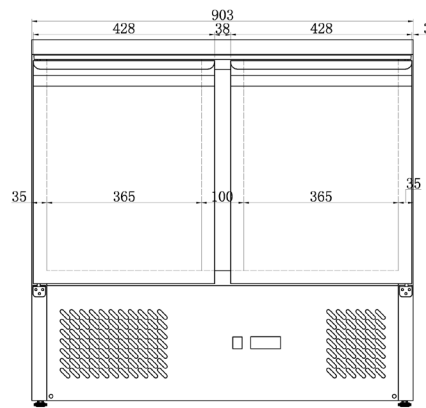

Project
Location
Item#
QTY

Model:
EC-2SS

Gastronorm Compatible Compact 2 Door Counter
2 door, 2 shelves, 240 litre capacity undermount compressor

General Information

The Prodis EC-2SS is a fan assisted gastronorm compatible 2 door compact counter refrigerator with 2 adjustable shelves, fan assisted cooling and digital temperature control.

Key Features

- +2°C to +8°C temperature range
- Fan assisted cooling
- 2 adjustable shelves
- Digital temperature control
- Replaceable door gasket
- Compact design
- Undermount compressor
- Automatic defrost

933
kWh/annum

201 L 0 L 4
30°C - 55%

2015/1094-I

Technical Data

Model	EC-2SS
Capacity	257 Litres
External Dimensions	Width = 903 Depth = 700 Height = 870
Interior Finish	Stainless Steel
Exterior Finish	Stainless Steel
Doors	2 hinged
Self closing	×
Self closing mechanism	N/A
Locks	×
Shelves	(2) adjustable
Gastronorm Compatible	✓
Temperature control	Digital
Temperature control position	External
Temperature range	+2° to +8°c
Refrigerant	R600a
Evaporator style	Skin
Fan assisted	✓