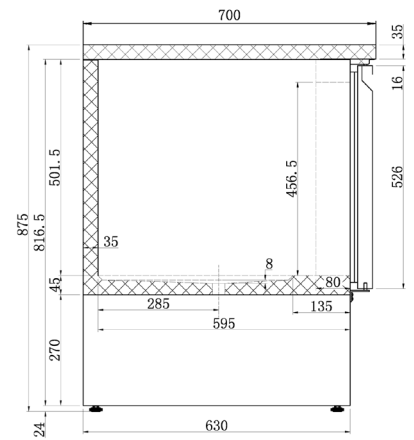

Project
Location
Item#
QTY

Model:
EC-2SS

Gastronorm Compatible Compact 2 Door Counter
2 door, 2 shelves, 240 litre capacity undermount compressor

General Information

The Prodis EC-2SS is a fan assisted gastronorm compatible 2 door compact counter refrigerator with 2 adjustable shelves, fan assisted cooling and digital temperature control.

933
kWh/annum

201 L 0 L 4
30°C - 55%

2015/1094-I

Technical Data

Model	EC-2SS
Capacity	257 Litres
External Dimensions	Width = 903 Depth = 700 Height = 870
Interior Finish	Stainless Steel
Exterior Finish	Stainless Steel
Doors	2 hinged
Self closing	×
Self closing mechanism	N/A
Locks	×
Shelves	(2) adjustable
Gastronorm Compatible	✓
Temperature control	Digital
Temperature control position	External
Temperature range	+2° to +8°c
Refrigerant	R600a
Evaporator style	Skin
Fan assisted	✓