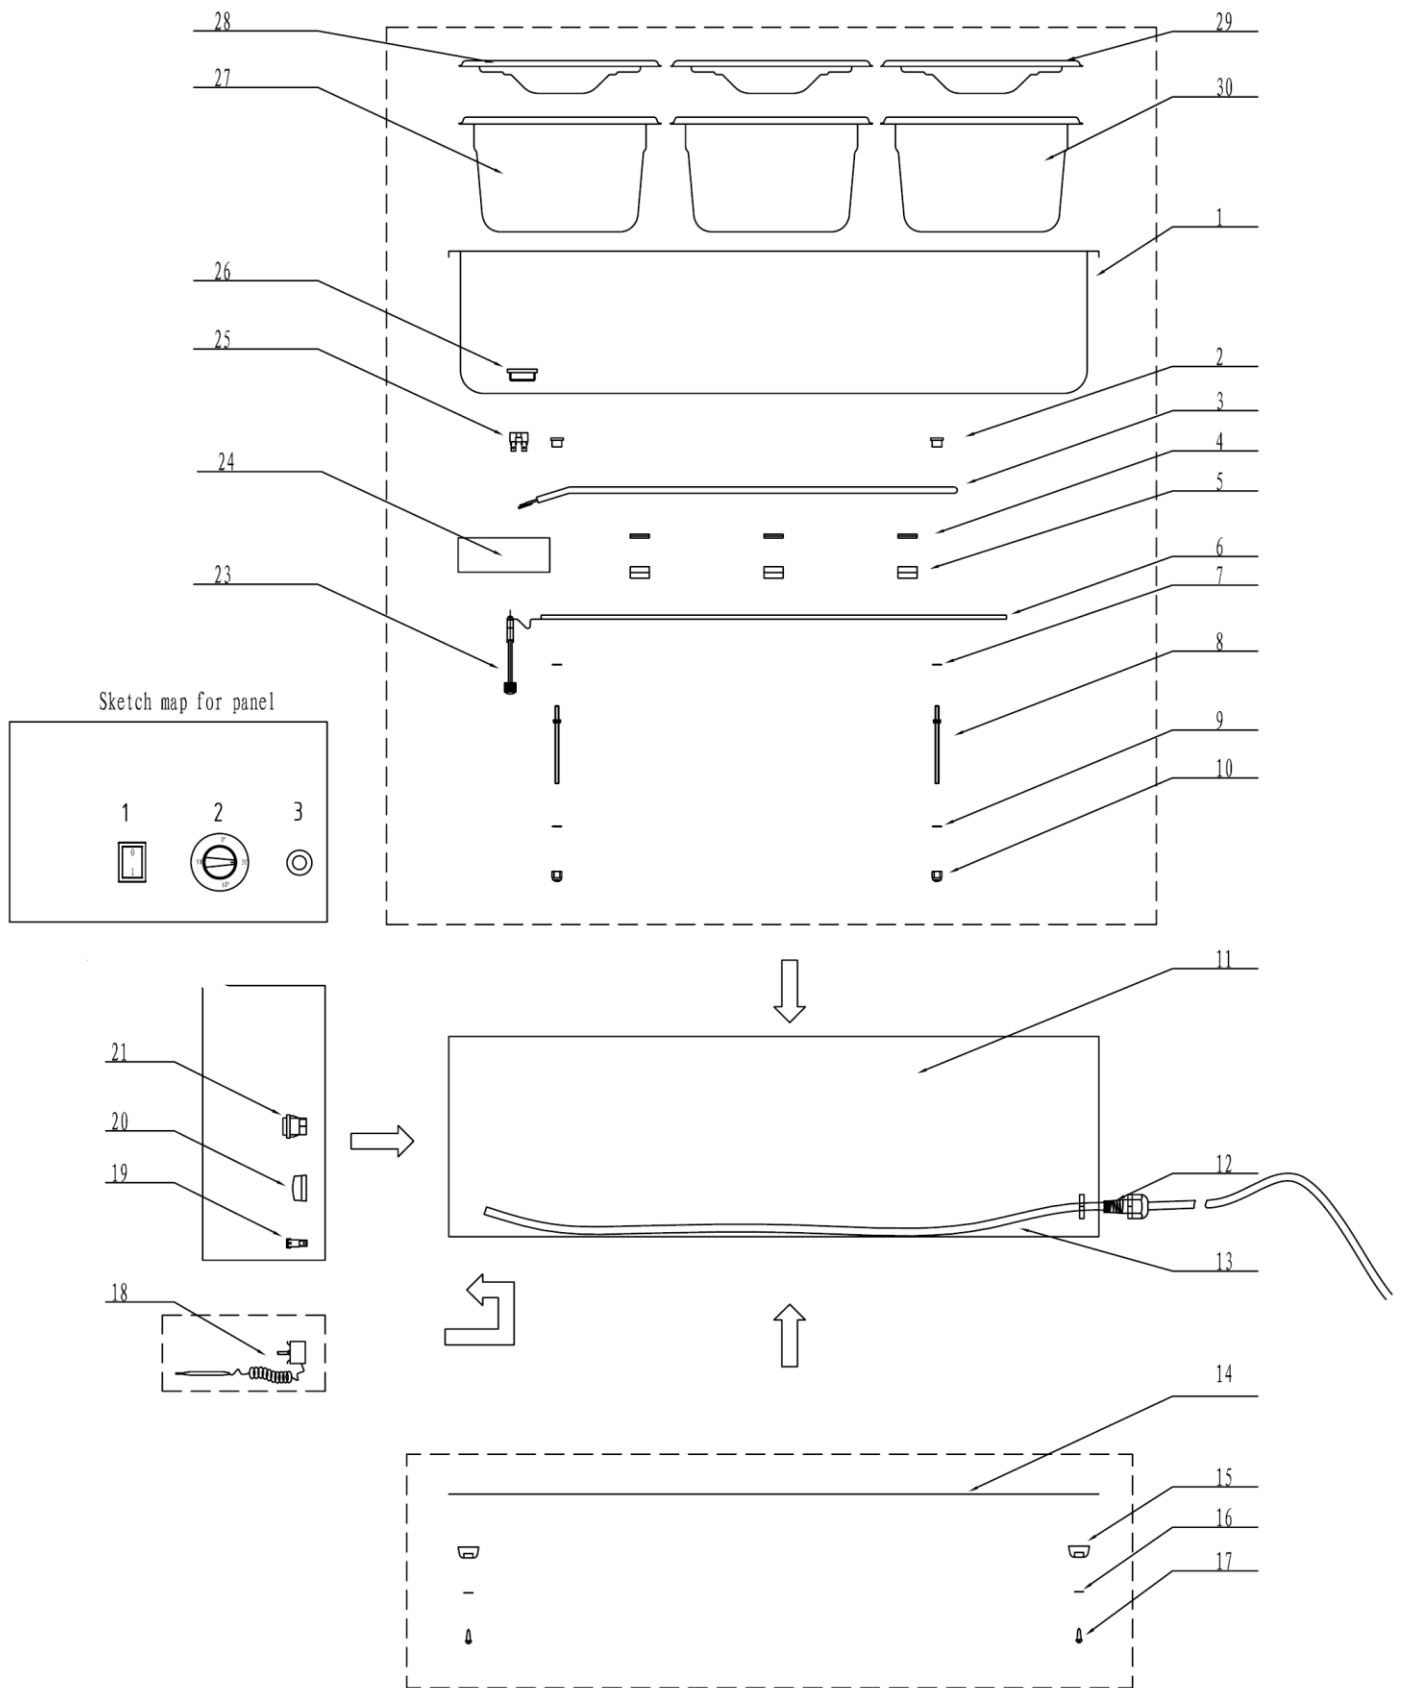

[Exploded diagram and spare parts list](#)

S007-B

Please check the information on your rating plate to indicate which model machine you have:

For models S007-B

[Click here](#)

For models S007 please contact our dedicated [Spares Team](#)

 Technical & Spares helpline 0845 111 0538
spares@uropa-service.co.uk

S007-B

Machine	Explode	Code	Description
S007-B Buffalo Bain Marie	1	AC877	Water Pan
S007-B Buffalo Bain Marie	2		Screw
S007-B Buffalo Bain Marie	3	AC878	Heating Element
S007-B Buffalo Bain Marie	4	AC880	Heating Element Press Board
S007-B Buffalo Bain Marie	5		Fiberglas
S007-B Buffalo Bain Marie	6	AC881	Heating Element Protector
S007-B Buffalo Bain Marie	7		M5 Washer
S007-B Buffalo Bain Marie	8		Screw
S007-B Buffalo Bain Marie	9		M5 washer
S007-B Buffalo Bain Marie	10		Nut
S007-B Buffalo Bain Marie	11		Frame
S007-B Buffalo Bain Marie	12	AC882	Strain Relief
S007-B Buffalo Bain Marie	13		Power Cord
S007-B Buffalo Bain Marie	14		Bottom Board
S007-B Buffalo Bain Marie	15	AC883	Rubber Feet
S007-B Buffalo Bain Marie	16		M4 Washer
S007-B Buffalo Bain Marie	17		Screw
S007-B Buffalo Bain Marie	18	AC885	Thermostat
S007-B Buffalo Bain Marie	19	AC886	Pilot Light
S007-B Buffalo Bain Marie	20	AC893	Temperature Switch
S007-B Buffalo Bain Marie	21		Power Switch
S007-B Buffalo Bain Marie	23	AC894	Recover Button
S007-B Buffalo Bain Marie	24		Connector for Tap
S007-B Buffalo Bain Marie	25	AC891	Thermostat
S007-B Buffalo Bain Marie	26	AC892	Connector
S007-B Buffalo Bain Marie	27		1/3 x 100 GN Pan
S007-B Buffalo Bain Marie	28		1/3 Cover
S007-B Buffalo Bain Marie	29		1/6 Cover
S007-B Buffalo Bain Marie	30		1/6 x 100 GN Pan