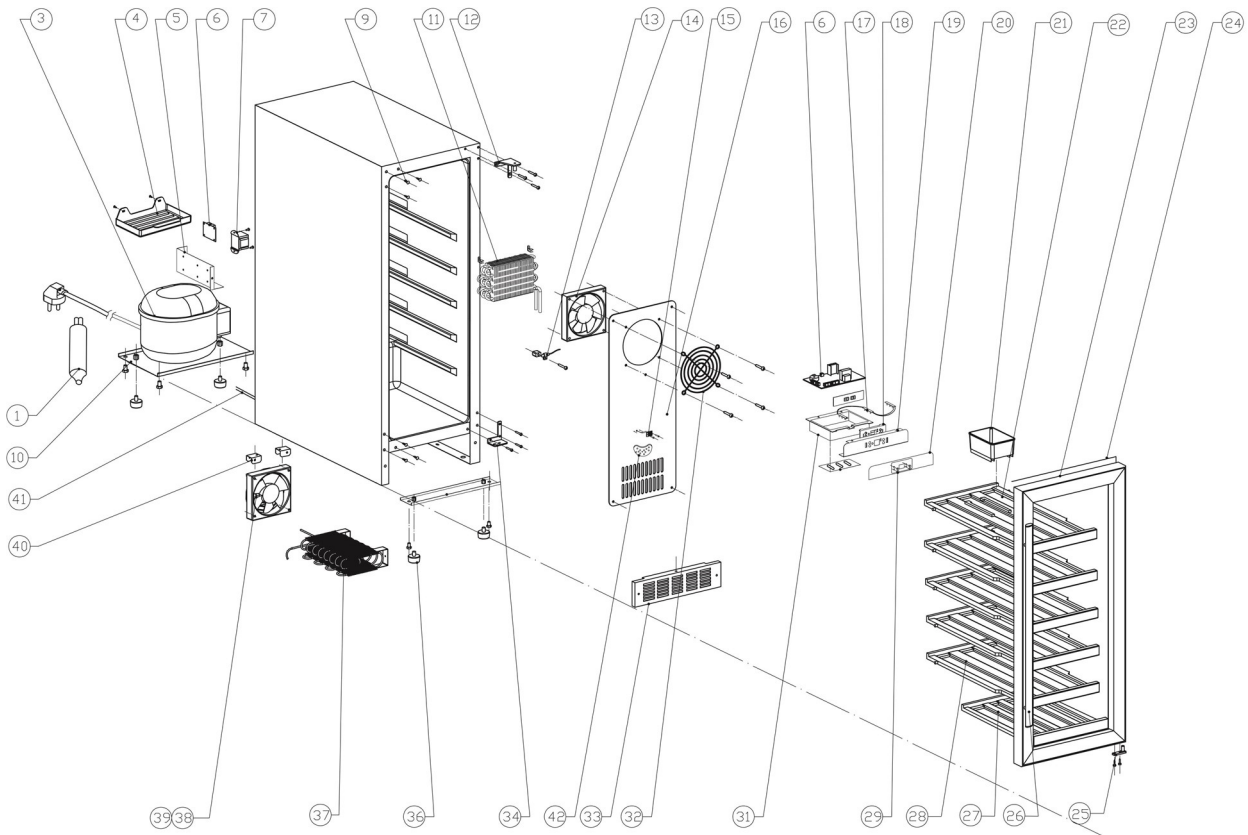

22559 / TFW80S

Position	ItemNo	Description
01	15703	Filter Drier
03	11749	Compressor MG1060Y R600A
04	11598	Water Tank
05	13638	Electrical Box
06	13876	PCB Board
	41619	Thermostat PCB Red Display Board from 2021
07	13714	Transformer
	41618	Thermostat PCB Power Board from 2021
09	10046	Decorative Nail
11	14249	Evaporator
12	12970	Top Hinge Left
	12977	Top Hinge Module Right
13	13907	Sensor
14	13436	Evaporator Fan Dc1225S
15	13907	Sensor
16	13504	Fan Cover
17	15577	LED Light
18	33635	Display Holder
19	10958	Display Panel
20	15259	Front Sticker Tefcold
21	11617	Water Tray Clear
22	15006	S/S Edge For Wooden Shelf
	15253	Wooden Shelf A9A (Top)
23	11903	Door
24	12040	Door Gasket
25	11946	Door Axis
26	12674	Handle
27	15248	Wooden Shelf (Bottom)
28	15255	Wooden Shelves A9 (Middel)
29	13763	Switch
31	33636	Electrical Box
32	13430	Evaporator Fan Cover
33	10810	Bottom Grill
34	12892	Lower Hinge Left
	12895	Lower Hinge Module
36	14554	Adjustable Feet
37	14110	Condenser
38	13461	Evaporator Fan/Condensor Fan
39	13504	Fan Cover
40	33634	Fan Brackets
41	33633	Air Circulation Pipe
42	10009	Charcoal Filter

2023-01-16

22559 / TFW80S

TEFCOLD®	Date: 201208
Model: TFW80S	Rev. no.: 02
Exploded view	Rev. by: rfj
Drawing no.:	