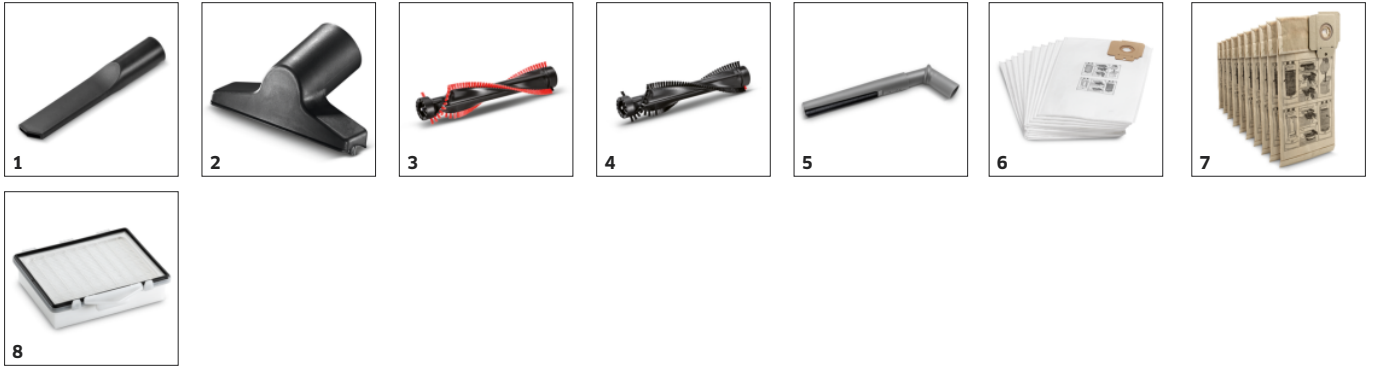

EQUIPMENT FOR CV 30/1 UPRIGHT CARPET DRY VACUUM CLEANER 1.023-117.0

		Order no.	Description	
SUCTION NOZZLES				
Crevice nozzles				
Crevice nozzle DN35	1	6.906-240.0	Plastic crevice tool (DN 35) for vacuuming in crevices and corners. Length: 250 mm.	■
Upholstery nozzles				
Upholstery nozzle complete NW35	2	6.905-998.3	Practical plastic upholstery nozzle in DN 35. Ideal for gentle cleaning of upholstered furniture such as sofas, armchairs, upholstered chairs and beds.	■
UPRIGHT BRUSH-TYPE VACUUM CLEANER ACCESSORY				
Roller brush	3	6.906-642.0	Hard roller brush with a length of 277 mm and red polyamide bristles for all CV 30/1 upright brush-type vacuum cleaners from Kärcher.	■
	4	6.906-641.0	Soft roller brush with a length of 277 mm and black standard polyamide bristles for all CV 30/1 upright brush-type vacuum cleaners from Kärcher.	□
FURTHER ACCESSORIES DRY VACUUM CLEANERS				
Set hand nozzle	5	2.889-361.0	Innovative surface nozzle with nominal width DN 35 for dry vacuum cleaners from Kärcher. The nozzle can be used on both hard and carpeted surfaces. Working width: 180 mm.	□
FILTER BAGS				
Fleece filter bags (3 ply)				
Fleece filter bags, 10 Piece(s), CV 30/1, CV 38/1, CV 38/2, CV 48/2	6	6.904-305.0	Tear-resistant 3-layer fleece filter bags of dust class M, suitable for Kärcher dry vacuum cleaners. Contents: 10-pack.	□
Paper filter bags				
Paper filter bags, 10 Piece(s), CV 30/1, CV 38/1, CV 38/2, CV 48/2	7	6.904-294.0	Premium paper filter bags of dust class M, suitable for Kärcher dry vacuum cleaners. Contents: 10-pack.	□
FILTER T/ NT				
HEPA filter for dust class H				
Filter complete packaged HEPA	8	2.889-286.0	Optional HEPA 13 filter box made of paper and plastic for increasing the filter capacity and purity of the blower air.	□

■ Included in delivery. □ Available accessories.