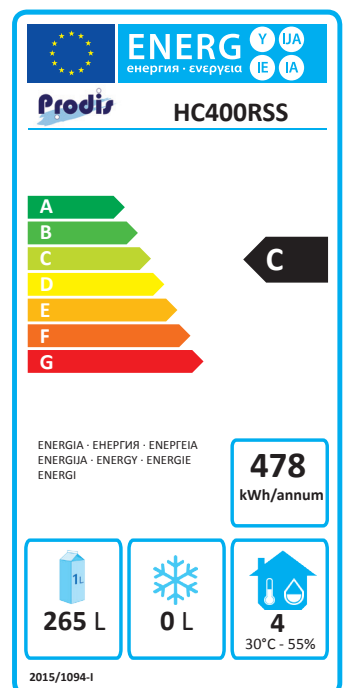

### Key Features

- 0°C to +8°C temperature range
- Fan assisted cooling
- 4 adjustable shelves
- Digital temperature control
- Replaceable door gasket
- Off cycle defrost

### Energy Rating