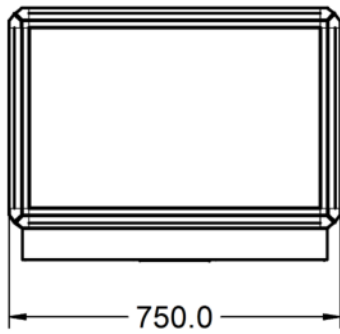

Lincat Limited

Whisby Road,
Lincoln, LN6 3QZ,
United Kingdom

Company No: 2175448

A member company of

Customer Care

Tel: +44 1522 875500
Email: care@lincat.co.uk

Export Customers

Tel: +44 1522 503250
Email: export@lincat.co.uk

Opening Hours

Monday – Friday:
8.30am – 5pm