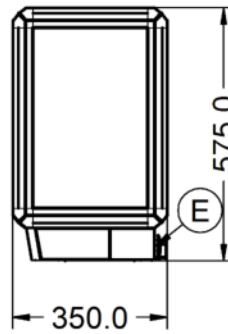

Lincat Limited

Whisby Road,
Lincoln, LN6 3QZ,
United Kingdom

Company No: 2175448

A member company of

Customer Care

Tel: +44 1522 875500
Email: care@lincat.co.uk

Export Customers

Tel: +44 1522 503250
Email: export@lincat.co.uk

Opening Hours

Monday – Friday:
8.30am – 5pm