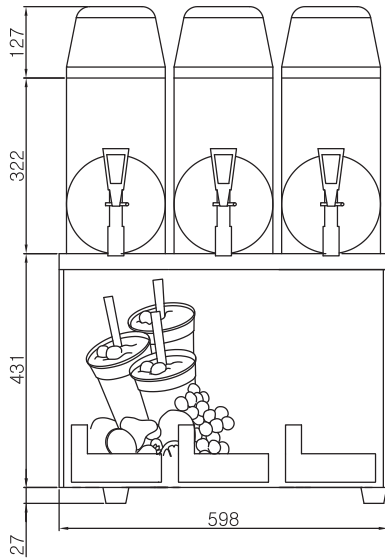

PRODUCT INFO

12L x 3 Tank Slush Machine

POWER CONSUMPTION

1,020w

CAPACITY

3 x 9 Litre Mix Capacity

REFRIGERANT

R404a

STANDBY

CONTROLS

MODEL ST12X3

Technical information

Front Side View

Left Side View

WEIGHT

75 KG

SIZE

W-598mm D-468mm H-897mm

ELECTRICAL

standard 13amp

GEAR MOTOR

Three 67w

COMPRESSOR

3611 BTU