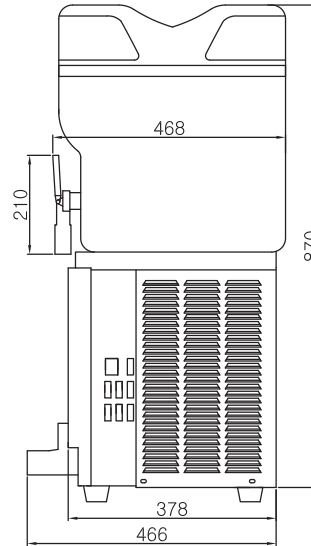

PRODUCT INFO

12L x 3 Tank Slush Machine

POWER CONSUMPTION

1,020w

CAPACITY

3 x 9 Litre Mix Capacity

REFRIGERANT

R404a

STANDBY

CONTROLS

MODEL ST12X3

Technical information

Front Side View

Left Side View

WEIGHT

75 KG

SIZE

W-598mm D-468mm H-897mm

ELECTRICAL

standard 13amp

GEAR MOTOR

Three 67w

COMPRESSOR

3611 BTU