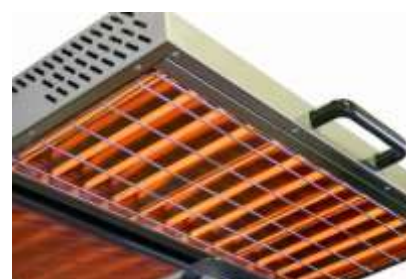

## The SEM600Q

The SEM600Q puts versatile powerful performance at the heart of your kitchen. Ideal for grilling and finishing, our precise height adjustment system allows you to bring the right heat to your food giving quality results on time every time. Featuring quartz tubes with infrared elements, faster cooking and heat up times save energy, and cost, without compromising on performance.

Features: 2 independent heating zones.

*Picture shows SEM800Q elements*

<b>Weight</b>	<b>49kg</b>
<b>Dimensions (mm)</b>	<b>600 x 640 x 590</b>
<b>Element Type</b>	<b>Quartz tubes / infrared elements</b>
<b>Power</b>	<b>3Kw</b>
<b>Power Connection</b>	<b>13 amp plug / 1 ph hard wired</b>
<b>Cooking Grid Area (mm)</b>	<b>495 x 375</b>