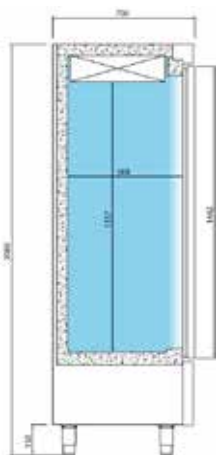

Glass Door Refrigerators

With Under Mounted Unit

AEX500-TF

AEX1000-TF

FEATURES

- High grade AISI 304 stainless steel exterior & interior
- Supplied with 4 shelves per door
- Internal LED lighting
- Glass may appear darker than image shown
- Rounded internal corners for easy cleaning
- Replaceable door gasket

TECHNICAL SPECIFICATIONS

Controller:	Digital controller with temperature display
Cooling:	Ventilated
Defrost:	Automatic
Refrigerant:	R134a (R290 available - POA)
Climate Class	4
Temperature Range:	+2°C ~ +8°C
Power Supply:	13amp

MODEL	DOOR	GROSS CAPACITY	EXTERNAL DIMENSIONS (H x W x D mm)	POWER CONSUMPTION	WEIGHT (kg)	RRP
AEX500-TF	1	500L	2060 x 687 x 700	727W	161	
AEX1000-TF	2	1110L	2060 x 1385 x 700	1030W	253	