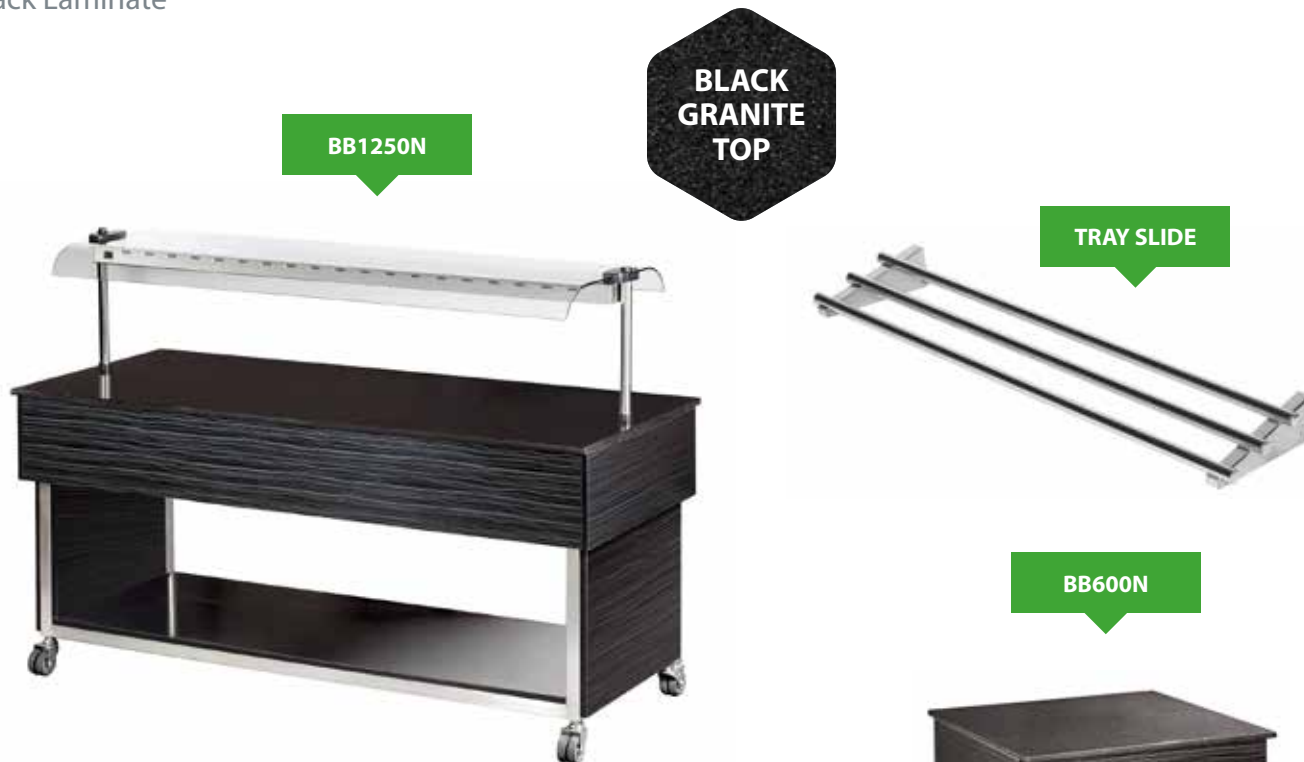

# Neutral Display Cabinet & Tray Slide

Black Laminate

## FEATURES

Black laminated décor with stainless steel body and black granite top

Curved glass canopy with illumination (except BB600N & BB1000N)

Castors as standard with 2 braked

MODEL	DESCRIPTION	EXTERNAL DIMENSIONS (H x W x D mm)	WEIGHT (kg)	RRP
BB600N	600mm wide neutral display (without glass canopy)	880 x 600 x 800	90	
BB1000N	1000mm wide neutral display (without glass canopy)	880 x 1000 x 800	114	
BB1250N	1250mm wide neutral display	1300 x 1250 x 800	140	
BB1570N	1570mm wide neutral display	1300 x 1570 x 800	160	
BB1890N	1890mm wide neutral display	1300 x 1890 x 800	200	
BBTRAY570	Tray slide for BB600N	570 x 300	-	
BBTRAY970	Tray slide for BB1000N & BB1000PLATE	970 x 300	-	
BBTRAY1220	Tray slide for BB3 & BB1250N	1220 x 300	-	
BBTRAY1540	Tray slide for BB4 & BB1570N	1540 x 300	-	
BBTRAY1770	Tray slide for BB5 & BB1890N	1860 x 300	-	