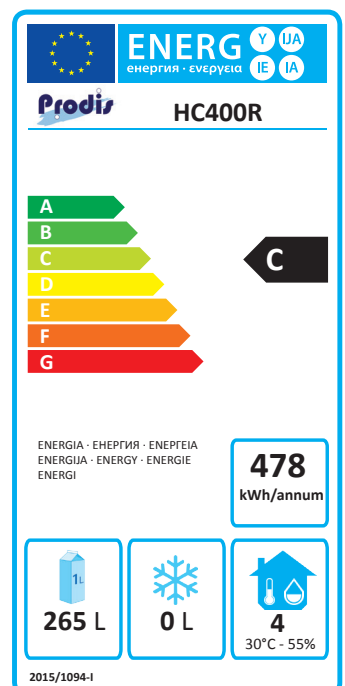

### Key Features

- 0°C to +8°C temperature range
- Fan assisted cooling
- 4 adjustable shelves
- Digital temperature control
- Replaceable door gasket
- Off cycle defrost

### Energy Rating