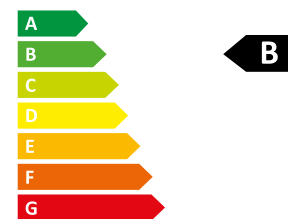

Key Features

Construction

Energy Label

- -1°C to +5°C (3M1) temp. range
- Forced air refrigeration
- 5 x 450mm deep adjustable height and angle shelves
- 330mm base shelf
- 1248mm shelf width
- (5) shelf edge ticket strips
- Undershelf LED lighting
- 1292/764 litre (gross/net) volume
- 3.14m² display area
- Self closing double glazed frameless doors with Low E treatment
- HMI digital temperature controller
- R290 refrigerant
- 13amp plug in cabinet

- Painted steel construction
- RAL9003 Signal White Interior and exterior
- 30mm panoramic Low E glazed end panel
- Slide out low maintenance condensing unit
- Steel front grill secured with neodymium magnets

Prodis XMD1250-P-FGD-W