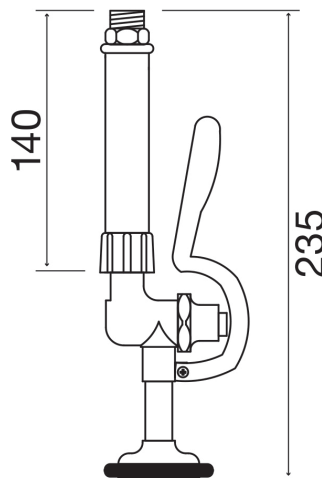

WATER

GAS

ENVIRONMENT

PEST CONTROL

AJPR20-ST-BF0-S

DECK mounted AquaJet 20 Pre-Rinse Spray STANDARD style with STANDARD Rose Head gun and No bowl filling tap

Single Pedestal, Twin Water (Mixed) Feed, Monoblock with LEVER control
(M) 2x 1/2" connections. Tap hole Ø 30mm.

- WRAS approved.
- A variety of choices to suit each application.
- Pre-assembled, ready to install.
- All assembled models are factory tested up to 6 bar for quality assurance.
- Other spray gun options available.
- Bowl filler options available.
- Restraining device available to prevent the hose from overstretching into basin, which reduces abuse and helps meet Water Board regulations.
- Super strong, food-grade, high-flow water hose.
- Complete spares parts.
- Backed by Mechline's standard 1 year warranty.