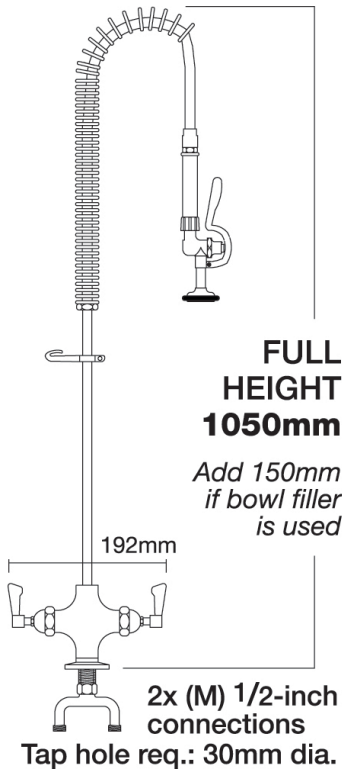

WATER

GAS

ENVIRONMENT

PEST CONTROL

AJPR20-ST-BF0-S

DECK mounted AquaJet 20 Pre-Rinse Spray STANDARD style with STANDARD Rose Head gun and No bowl filling tap

Single Pedestal, Twin Water (Mixed) Feed, Monoblock with LEVER control
(M) 2x 1/2" connections. Tap hole Ø 30mm.

- WRAS approved.
- A variety of choices to suit each application.
- Pre-assembled, ready to install.
- All assembled models are factory tested up to 6 bar for quality assurance.
- Other spray gun options available.
- Bowl filler options available.
- Restraining device available to prevent the hose from overstretching into basin, which reduces abuse and helps meet Water Board regulations.
- Super strong, food-grade, high-flow water hose.
- Complete spares parts.
- Backed by Mechline's standard 1 year warranty.