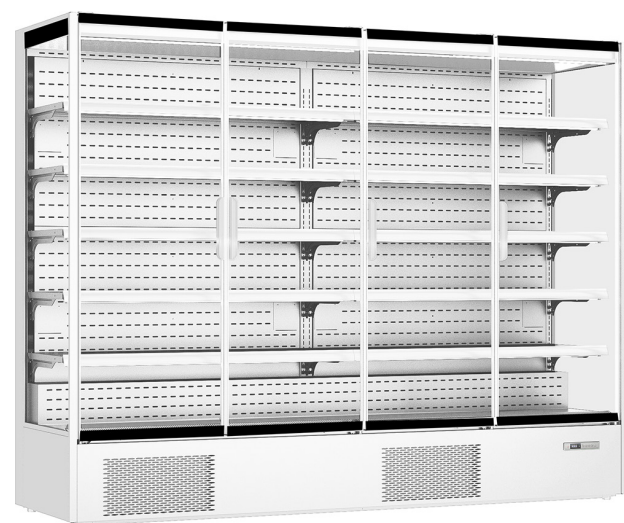

Model:
 XMD2500-P-FGD-W

Panoramic frameless glass door multideck
 10 x 1248mm shelves, undershelf LED lighting

General Information

Prodis XMD2500-P-FGD-W panoramic framless glass door multideck finished in RAL9003 Signal White.

Key Features

Construction

Energy Label

- -1°C to +5°C (3M1) temp. range
- Forced air refrigeration
- 10 x 450mm deep adjustable height and angle shelves
- 330mm base shelf
- 1248mm shelf width
- (10) shelf edge ticket strips
- Undershelf LED lighting
- 1292/764 litre (gross/net) volume
- 5.00m² display area
- Self closing double glazed frameless doors with Low E treatment
- HMI digital temperature controller
- R290 refrigerant
- 13amp plug in cabinet

- Painted steel construction
- RAL9003 Signal White Interior and exterior
- 30mm panoramic Low E glazed end panel
- Slide out low maintenance condensing unit
- Steel front grill secured with neodymium magnets