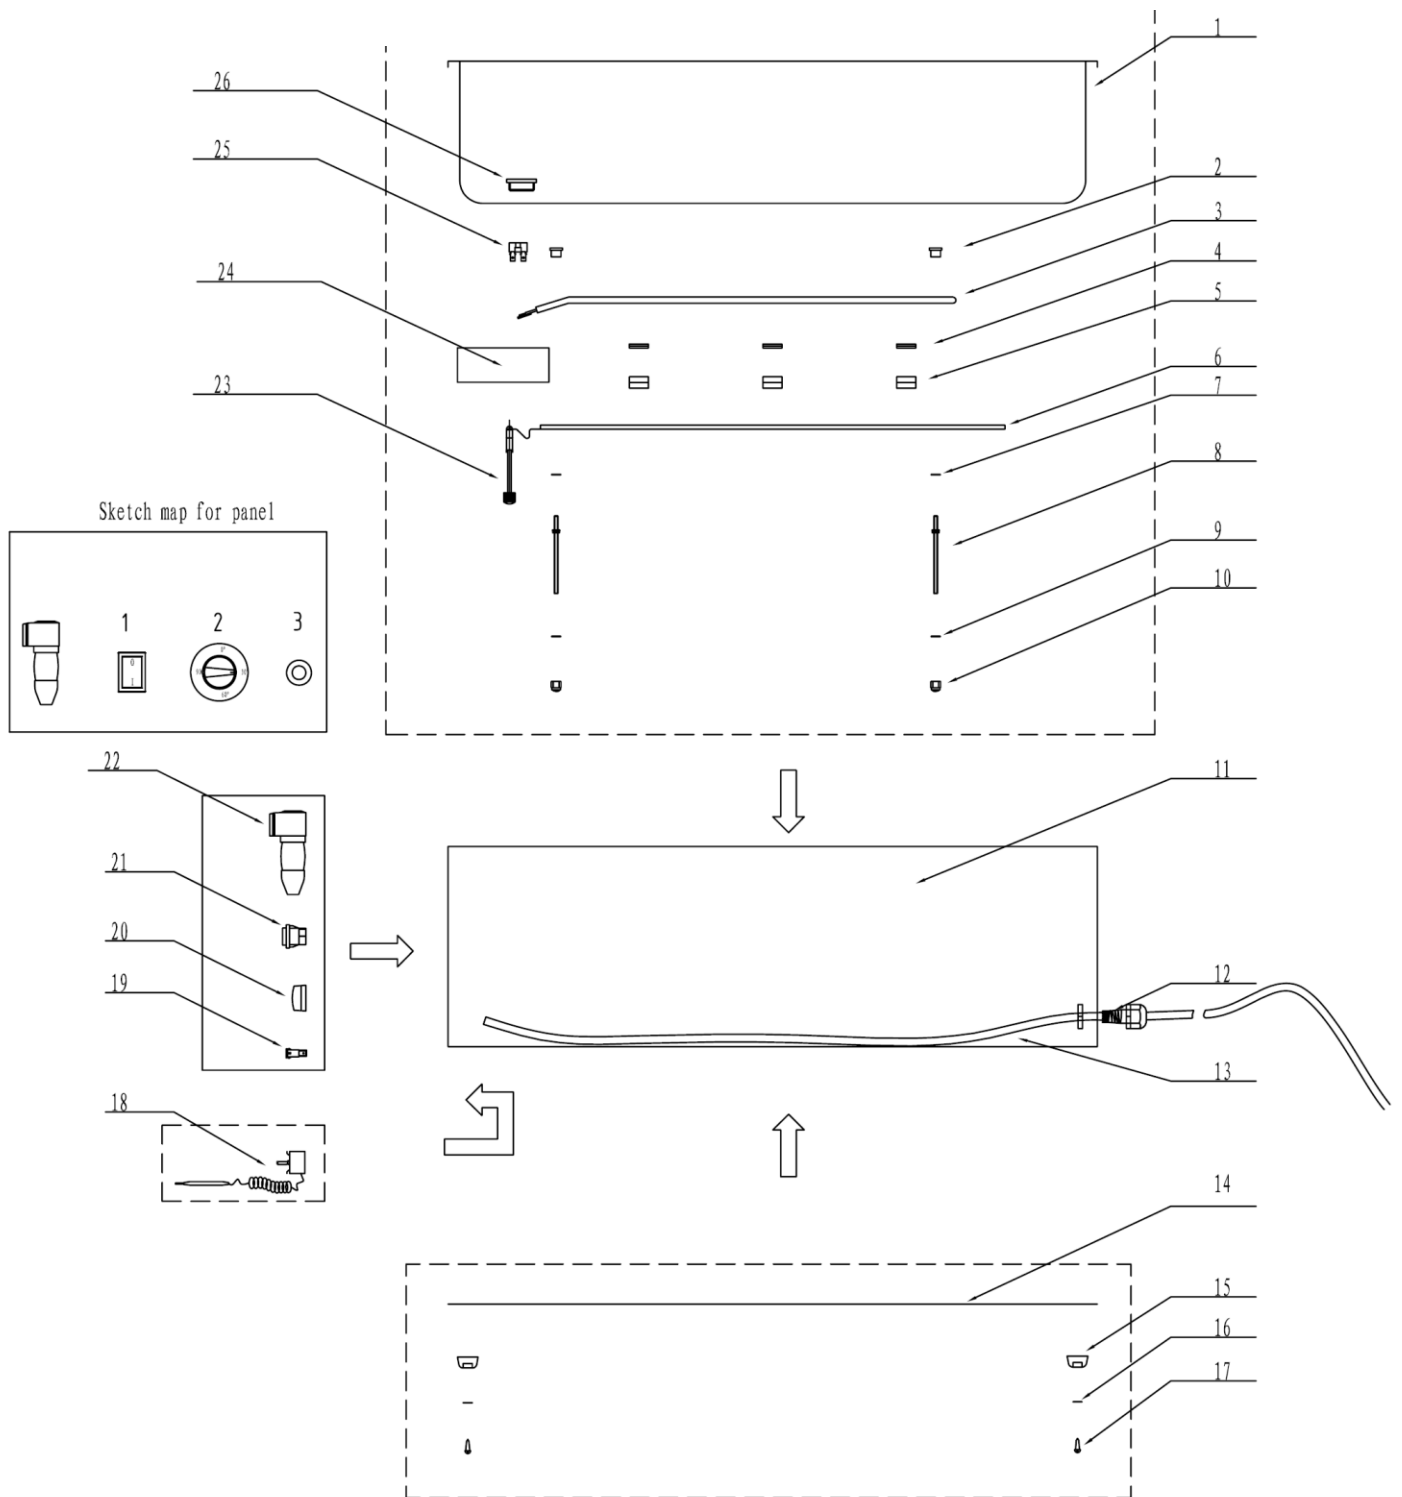

---

 Technical & Spares helpline 0845 111 0538  
[spares@uropa-service.co.uk](mailto:spares@uropa-service.co.uk)

**L310-B**

Machine	Explode	Code	Description
L310-B Buffalo Bain Marie with Tap (without Pans)	1	AC877	Water Pan
L310-B Buffalo Bain Marie with Tap (without Pans)	2		Screw
L310-B Buffalo Bain Marie with Tap (without Pans)	3	AC878	Heating Element
L310-B Buffalo Bain Marie with Tap (without Pans)	4	AC880	Heating Element Press Board
L310-B Buffalo Bain Marie with Tap (without Pans)	5		Fiberglas
L310-B Buffalo Bain Marie with Tap (without Pans)	6	AC881	Heating Element Protector
L310-B Buffalo Bain Marie with Tap (without Pans)	7		M5 Washer
L310-B Buffalo Bain Marie with Tap (without Pans)	8		Screw
L310-B Buffalo Bain Marie with Tap (without Pans)	9		M5 washer
L310-B Buffalo Bain Marie with Tap (without Pans)	10		Nut
L310-B Buffalo Bain Marie with Tap (without Pans)	11		Frame
L310-B Buffalo Bain Marie with Tap (without Pans)	12	AC882	Strain Relief
L310-B Buffalo Bain Marie with Tap (without Pans)	13		Power Cord
L310-B Buffalo Bain Marie with Tap (without Pans)	14		Bottom Board
L310-B Buffalo Bain Marie with Tap (without Pans)	15	AC883	Rubber Feet
L310-B Buffalo Bain Marie with Tap (without Pans)	16		M4 Washer
L310-B Buffalo Bain Marie with Tap (without Pans)	17		Screw
L310-B Buffalo Bain Marie with Tap (without Pans)	18	AC885	Thermostat
L310-B Buffalo Bain Marie with Tap (without Pans)	19	AC886	Pilot Light
L310-B Buffalo Bain Marie with Tap (without Pans)	20	AC893	Temperature Switch
L310-B Buffalo Bain Marie with Tap (without Pans)	21		Power Switch
L310-B Buffalo Bain Marie with Tap (without Pans)	22		Tap
L310-B Buffalo Bain Marie with Tap (without Pans)	23	AC894	Recover Button
L310-B Buffalo Bain Marie with Tap (without Pans)	24		Connector for Tap
L310-B Buffalo Bain Marie with Tap (without Pans)	25	AC891	Thermostat
L310-B Buffalo Bain Marie with Tap (without Pans)	26	AC892	Connector