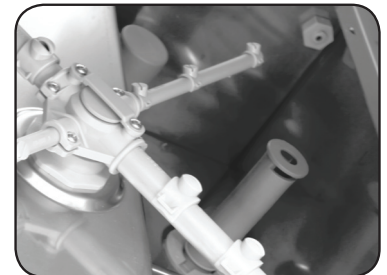

### General Information

The Prodis JET50D 500mm basket gravity drain dishwasher with automatic rinseaid and detergent injectors, fixed wash and rinse thermostats and a 4 minute wash cycle.