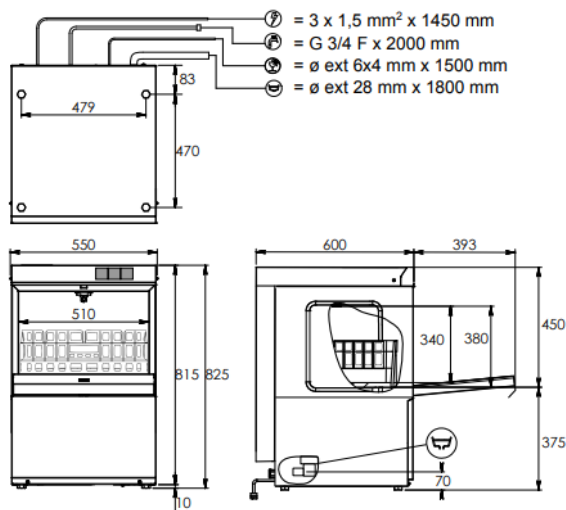

## Technical Data

Model	JET50D
External Dimensions	Width = 550 Depth = 600 Height = 825
Wash Cycle	4 minute
Basket size	500 x 500mm
Internal clearance / Maximum loading height	340mm
Automatic rinseaid injector	✓
Automatic detergent injector	✓
Wash tank temperature	60°C
Rinse tank temperature	80°C
Rinse tank heating element	2500w
Wash tank heating element	500w
Total power supply	2800w
Wash pump capacity	120 litres per minute
Wash tank capacity	12 litres
Rinse tank capacity	3 litres
Water inlet	3/4 BSP
Drain outlet	28mm
Drain system	Gravity
Weight	44kg