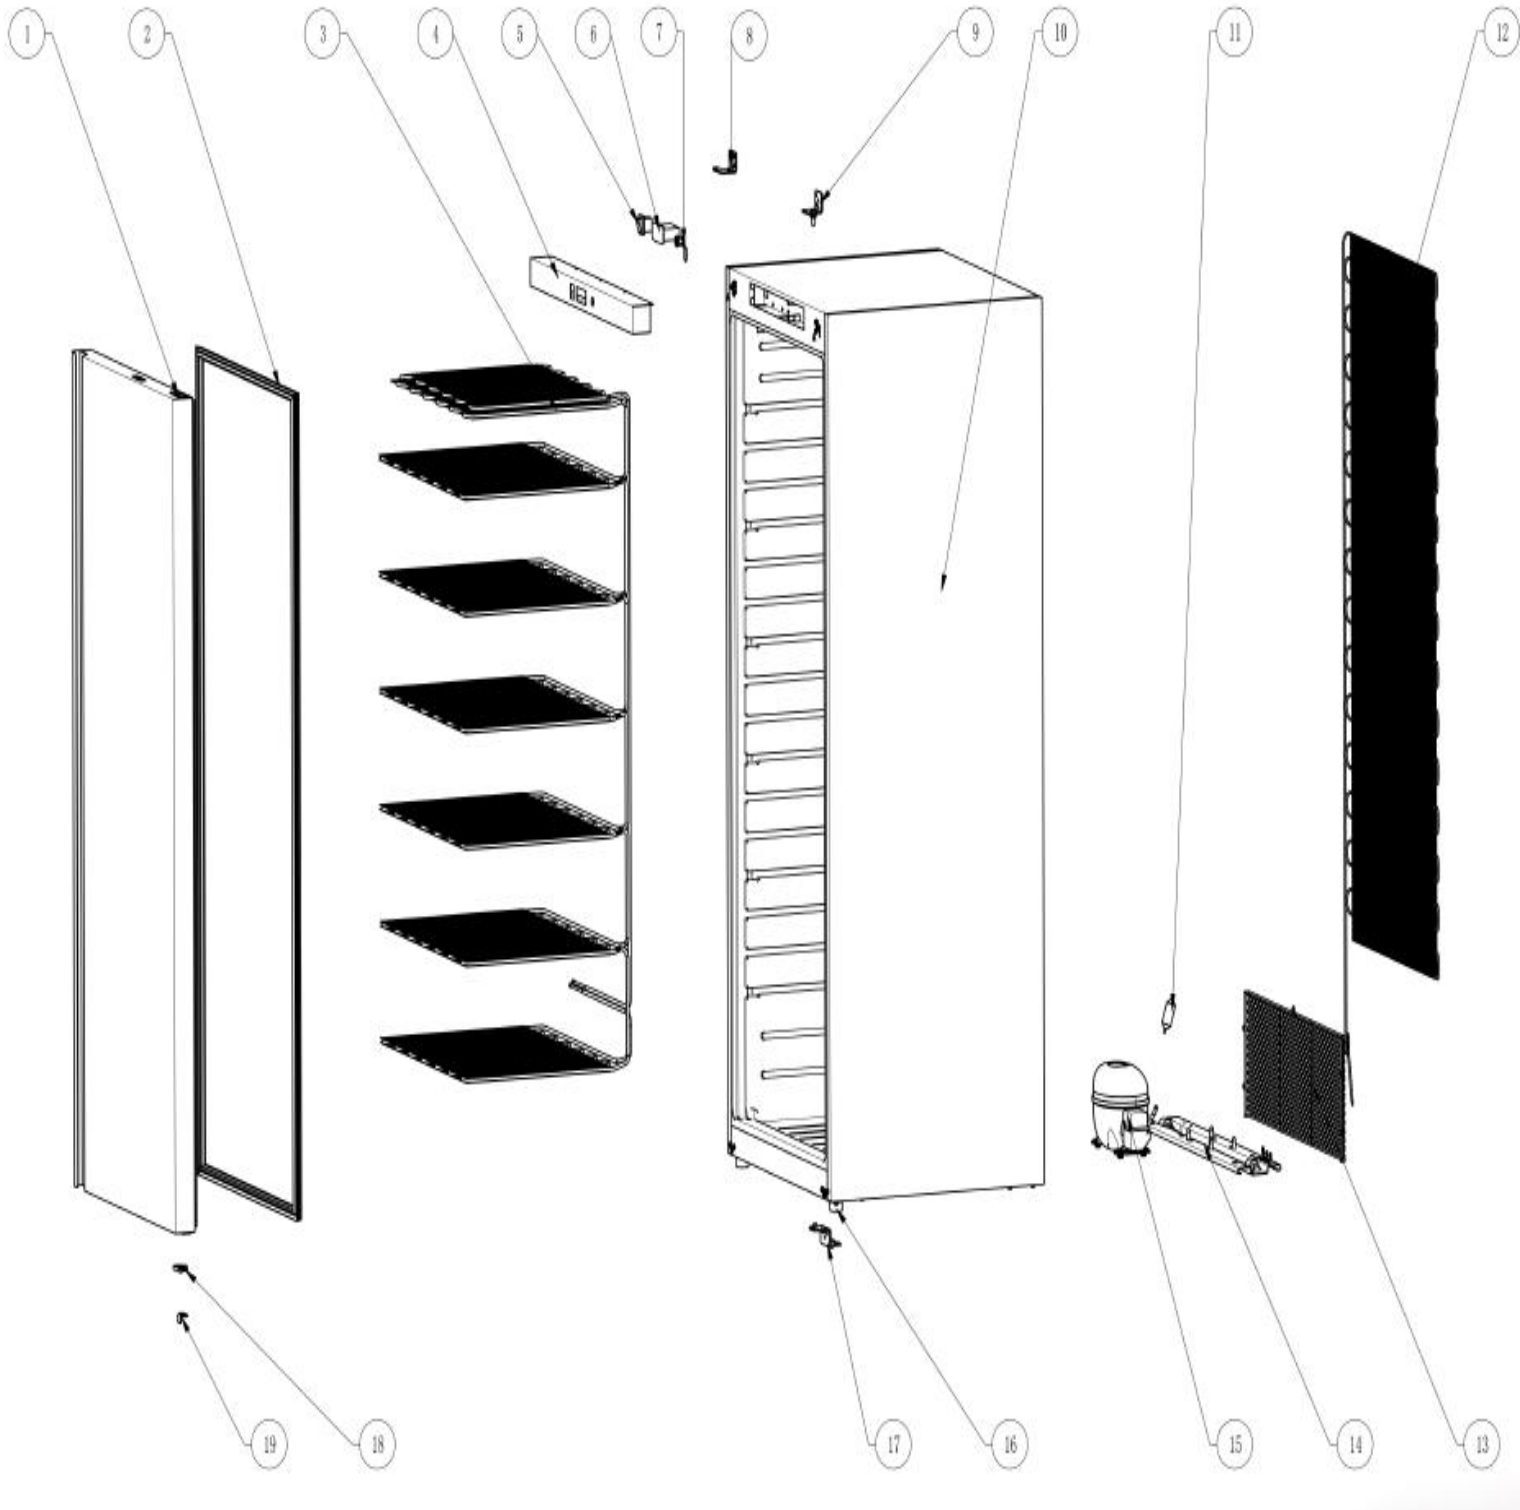

LW/LS60

Exploded parts diagram

Part Number	No.	Description	Qty
V2-DOOR60SS	1	Door (SS)	1
V2-DOOR60W	1	Door (White)	1
V2-GASKET60	2	Door Gasket	1
***	3	Evaporator	1
V2-PANEL60	4	Front Panel	1
V2-MAINSWITCH	5	Main Switch	1
V2-CONTROLLER	6	Controller	1
V2-LOCK	7	Lock	1
***	8	Top Hinge (Left Bracket)	1
V2-HINGE01	9	Top Hinge Right	1
***	10	Cabinet	1
R4-DRIER20	11	Drier	1
***	12	Condenser	1
***	13	Rear Grille	1
***	14	Compressor Board	1
V2-COMP40L	15	Compressor	1
V2-FOOT	16	Adjustable Foot	2
V2-HINGE02	17	Bottom Hinge Right	1
V2-DOOROPEN	18	Door opening Stop	1
V2-DOORCLOSE	19	Door Closing Stop	1