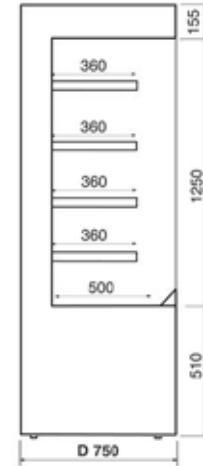

# Stainless Steel Multideck

Standard Range, 750mm depth

SD75-120HC

**MIRROR  
FINISH  
STAINLESS  
STEEL**

## FEATURES

Mirror finish 304 grade stainless steel exterior & interior

4 adjustable heavy duty shelves (360mm deep)

Adjustable feet

Night blind fitted as standard

Internal illumination

Tempered glass side panels

Power Supply: 13amp (SD75-100, 120)  
2x 13amp (SD75-150, 180)

MODEL	FINISH	EXTERNAL DIMENSIONS (H x W x D mm)	POWER CONSUMPTION (incl. 750W drip tray)	WEIGHT (kg)	RRP
SD75-100HC	Mirror finish 304 grade stainless steel exterior & interior	1950 x 1000 x 750	1365W (2115W)	251	
SD75-120HC		1950 x 1200 x 750	1404W (2154W)	283	
SD75-150HC		1950 x 1500 x 750	1872W (2622W)	328	
SD75-180HC		1950 x 1800 x 750	2652W (3402W)	385	