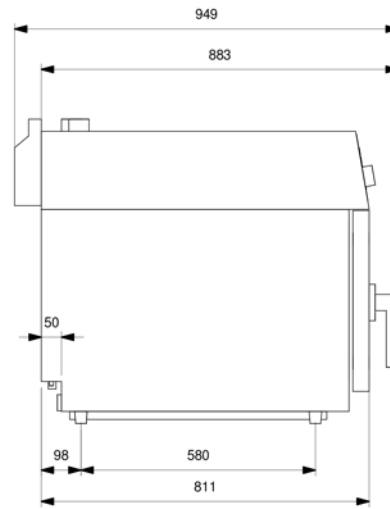

Shipping

Packed Weight Kg	73.7
Packed Height cm	80
Packed Width cm	60
Packed Depth cm	95

Available Options

INSTALLATION

LCO2001 Site Survey & Installation

COMMISSIONING

LCO3001 Commissioning

R/H DOOR INSTALL

LCO2002 Right Hinged Door Installation

Available Accessories

LCA1013LR	Lincat Combi Oven CombiPlus Stacking Kit and Low Floor Stand - for CombiSlim 1.06 on 1.06
LCA1014LR	Lincat Combi Oven CombiPlus Stacking Kit and Low Floor Stand - for CombiSlim 1.06 on 1.10
LCA3003	Lincat Combi Oven Imperial Non-stick Container - GN1/1(325 x 530 mm) - 20 mm deep
LCA3005	Lincat Combi Oven Imperial Non-stick Container - GN1/1(325 x 530 mm) - 40 mm deep
LCA3007	Lincat Combi Oven Imperial Non-stick Container - GN1/1(325 x 530 mm) - 60 mm deep
LCA3009	Lincat Combi Oven Imperial Pizza and Grilling Sheet - GN1/1(325 x 530 mm)
LCA3011	Lincat Combi Oven Imperial Grilling Grid - GN1/1(325 x 530 mm)
LCA3012	Lincat Combi Oven Imperial Potato Grid - GN1/1(325 x 530 mm) - 28 Potato Capacity
LCA3013	Lincat Combi Oven Imperial Multi-tray - 8 Moulds - GN1/1(325 x 530 mm)
LCA3015	Lincat Combi Oven Non-stick Aluminium Baking Sheet - GN1/1(325 x 530 mm)
LCA3017	Lincat Combi Oven Non-stick Perforated Aluminium Baking Sheet - GN1/1(325 x 530 mm)
LCA3019	Lincat Combi Oven Silicone Baking Mat - GN1/1(325 x 530 mm)
LCA3021	Lincat Combi Oven Steamfry Basket - GN1/1(325 x 530 mm)
LCA3023	Lincat Combi Oven Rack for Spare Ribs - GN1/1(325 x 530 mm)
LCA3024	Lincat Combi Oven Chicken Grid - GN1/2(325 x 265 mm) - 4 Chicken Capacity
LCA3025	Lincat Combi Oven Chicken Grid - GN1/1(325 x 530 mm) - 8 Chicken Capacity
LCA4001	Lincat Combi Oven Software Key - Quick Select Recipes (QSR)
LCA4002	Lincat Combi Oven Software Key - Advanced Rack Timer - Tailored Menu Handling
LCA5003	Lincat Combi Oven Condenser Hood - for CombiSlim Models
LCA6006	Lincat Combi Oven Static Stand for CombiSlim - Open Stand
LCC1001	Hydro Shield 3600 (L) Water Filter Cartridge - Recommended for CombiSlim and Visual Cooking 1.06/1.10
LCC1002	Hydro Shield 6000 (XL) Water Filter Cartridge - Recommended for Visual Cooking 1.20/2.06/2.10/2.20 and all Combi Ovens in hard water areas
LCC1003	Hydro Shield 3600 (L) Water Filter Kit - Including Filter, Filter Head and Hose - Recommended for CombiSlim and Visual Cooking 1.06/1.10
LCC1004	Hydro Shield 6000 (XL) Water Filter Kit - Including Filter, Filter Head and Hose - Recommended for 1.20/2.06/2.10/2.20 + all Ovens in hard water areas
LCC2003	Lincat Protect Intense Detergent - 2 x 5l
LCC2005	Lincat Protect Cleaning Package - 6 x 5l Intense Detergent and 2 x 5l Rinse Aid
LCC2006	Lincat Protect Rinse Aid - 2 x 5l

Technical Picture

Lincat Limited

Whisby Road,
Lincoln, LN6 3QZ,
United Kingdom

Company No: 2175448

A member company of

Customer Care

Tel: +44 1522 875500
Email: care@lincat.co.uk

Export Customers

Tel: +44 1522 875536
Email: export@lincat.co.uk

Opening Hours

Monday – Friday:
8.30am – 5pm