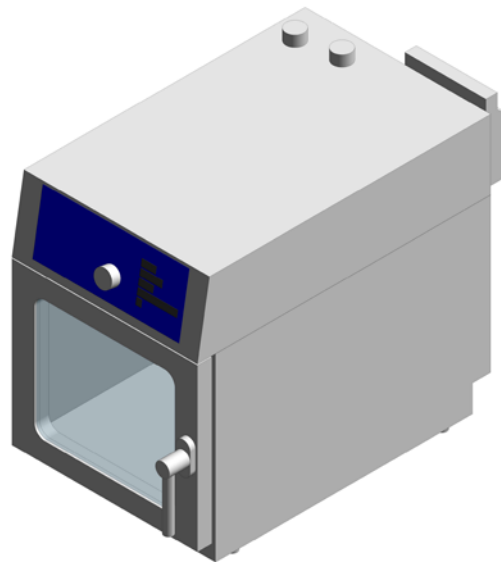

Shipping

Packed Weight Kg	73.7
Packed Height cm	80
Packed Width cm	60
Packed Depth cm	95

Available Options

INSTALLATION

LCO2001 Site Survey & Installation

COMMISSIONING

LCO3001 Commissioning

R/H DOOR INSTALL

LCO2002 Right Hinged Door Installation

Available Accessories

LCA1013LR	Lincat Combi Oven CombiPlus Stacking Kit and Low Floor Stand - for CombiSlim 1.06 on 1.06
LCA1014LR	Lincat Combi Oven CombiPlus Stacking Kit and Low Floor Stand - for CombiSlim 1.06 on 1.10
LCA3003	Lincat Combi Oven Imperial Non-stick Container - GN1/1(325 x 530 mm) - 20 mm deep
LCA3005	Lincat Combi Oven Imperial Non-stick Container - GN1/1(325 x 530 mm) - 40 mm deep
LCA3007	Lincat Combi Oven Imperial Non-stick Container - GN1/1(325 x 530 mm) - 60 mm deep
LCA3009	Lincat Combi Oven Imperial Pizza and Grilling Sheet - GN1/1(325 x 530 mm)
LCA3011	Lincat Combi Oven Imperial Grilling Grid - GN1/1(325 x 530 mm)
LCA3012	Lincat Combi Oven Imperial Potato Grid - GN1/1(325 x 530 mm) - 28 Potato Capacity
LCA3013	Lincat Combi Oven Imperial Multi-tray - 8 Moulds - GN1/1(325 x 530 mm)
LCA3015	Lincat Combi Oven Non-stick Aluminium Baking Sheet - GN1/1(325 x 530 mm)
LCA3017	Lincat Combi Oven Non-stick Perforated Aluminium Baking Sheet - GN1/1(325 x 530 mm)
LCA3019	Lincat Combi Oven Silicone Baking Mat - GN1/1(325 x 530 mm)
LCA3021	Lincat Combi Oven Steamfry Basket - GN1/1(325 x 530 mm)
LCA3023	Lincat Combi Oven Rack for Spare Ribs - GN1/1(325 x 530 mm)
LCA3024	Lincat Combi Oven Chicken Grid - GN1/2(325 x 265 mm) - 4 Chicken Capacity
LCA3025	Lincat Combi Oven Chicken Grid - GN1/1(325 x 530 mm) - 8 Chicken Capacity
LCA4001	Lincat Combi Oven Software Key - Quick Select Recipes (QSR)
LCA4002	Lincat Combi Oven Software Key - Advanced Rack Timer - Tailored Menu Handling
LCA5003	Lincat Combi Oven Condenser Hood - for CombiSlim Models
LCA6006	Lincat Combi Oven Static Stand for CombiSlim - Open Stand
LCC1001	Hydro Shield 3600 (L) Water Filter Cartridge - Recommended for CombiSlim and Visual Cooking 1.06/1.10
LCC1002	Hydro Shield 6000 (XL) Water Filter Cartridge - Recommended for Visual Cooking 1.20/2.06/2.10/2.20 and all Combi Ovens in hard water areas
LCC1003	Hydro Shield 3600 (L) Water Filter Kit - Including Filter, Filter Head and Hose - Recommended for CombiSlim and Visual Cooking 1.06/1.10
LCC1004	Hydro Shield 6000 (XL) Water Filter Kit - Including Filter, Filter Head and Hose - Recommended for 1.20/2.06/2.10/2.20 + all Ovens in hard water areas
LCC2003	Lincat Protect Intense Detergent - 2 x 5l
LCC2005	Lincat Protect Cleaning Package - 6 x 5l Intense Detergent and 2 x 5l Rinse Aid
LCC2006	Lincat Protect Rinse Aid - 2 x 5l

Technical Picture

Lincat Limited

Whisby Road,
Lincoln, LN6 3QZ,
United Kingdom

Company No: 2175448

A member company of

Customer Care

Tel: +44 1522 875500
Email: care@lincat.co.uk

Export Customers

Tel: +44 1522 875536
Email: export@lincat.co.uk

Opening Hours

Monday – Friday:
8.30am – 5pm