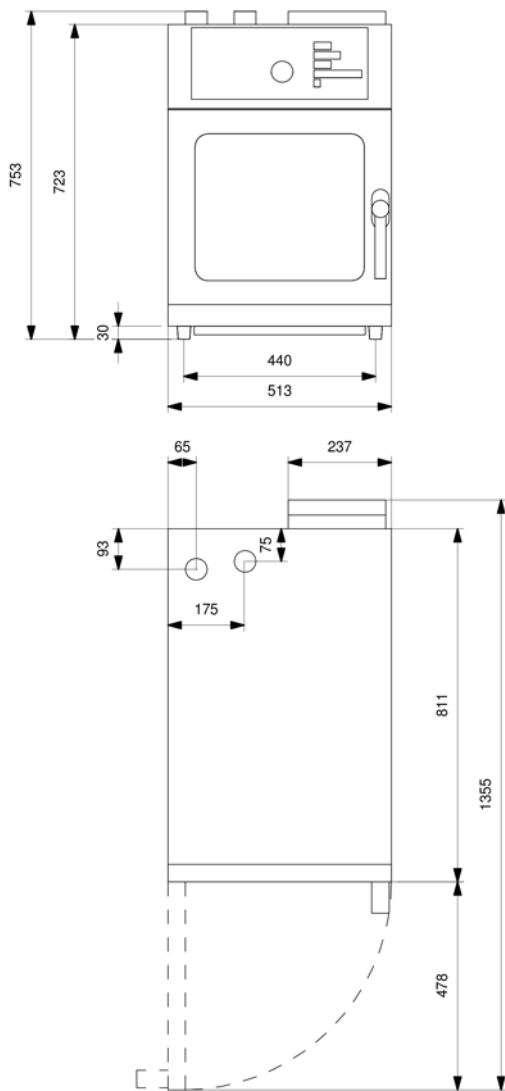

Shipping

Packed Weight Kg	73.7
Packed Height cm	80
Packed Width cm	60
Packed Depth cm	95

Available Options

INSTALLATION

LCO2001 Site Survey & Installation

COMMISSIONING

LCO3001 Commissioning

R/H DOOR INSTALL

LCO2002 Right Hinged Door Installation

Available Accessories

LCA1013LR	Lincat Combi Oven CombiPlus Stacking Kit and Low Floor Stand - for CombiSlim 1.06 on 1.06
LCA1014LR	Lincat Combi Oven CombiPlus Stacking Kit and Low Floor Stand - for CombiSlim 1.06 on 1.10
LCA3003	Lincat Combi Oven Imperial Non-stick Container - GN1/1(325 x 530 mm) - 20 mm deep
LCA3005	Lincat Combi Oven Imperial Non-stick Container - GN1/1(325 x 530 mm) - 40 mm deep
LCA3007	Lincat Combi Oven Imperial Non-stick Container - GN1/1(325 x 530 mm) - 60 mm deep
LCA3009	Lincat Combi Oven Imperial Pizza and Grilling Sheet - GN1/1(325 x 530 mm)
LCA3011	Lincat Combi Oven Imperial Grilling Grid - GN1/1(325 x 530 mm)
LCA3012	Lincat Combi Oven Imperial Potato Grid - GN1/1(325 x 530 mm) - 28 Potato Capacity
LCA3013	Lincat Combi Oven Imperial Multi-tray - 8 Moulds - GN1/1(325 x 530 mm)
LCA3015	Lincat Combi Oven Non-stick Aluminium Baking Sheet - GN1/1(325 x 530 mm)
LCA3017	Lincat Combi Oven Non-stick Perforated Aluminium Baking Sheet - GN1/1(325 x 530 mm)
LCA3019	Lincat Combi Oven Silicone Baking Mat - GN1/1(325 x 530 mm)
LCA3021	Lincat Combi Oven Steamfry Basket - GN1/1(325 x 530 mm)
LCA3023	Lincat Combi Oven Rack for Spare Ribs - GN1/1(325 x 530 mm)
LCA3024	Lincat Combi Oven Chicken Grid - GN1/2(325 x 265 mm) - 4 Chicken Capacity
LCA3025	Lincat Combi Oven Chicken Grid - GN1/1(325 x 530 mm) - 8 Chicken Capacity
LCA4001	Lincat Combi Oven Software Key - Quick Select Recipes (QSR)
LCA4002	Lincat Combi Oven Software Key - Advanced Rack Timer - Tailored Menu Handling
LCA5003	Lincat Combi Oven Condenser Hood - for CombiSlim Models
LCA6006	Lincat Combi Oven Static Stand for CombiSlim - Open Stand
LCC1001	Hydro Shield 3600 (L) Water Filter Cartridge - Recommended for CombiSlim and Visual Cooking 1.06/1.10
LCC1002	Hydro Shield 6000 (XL) Water Filter Cartridge - Recommended for Visual Cooking 1.20/2.06/2.10/2.20 and all Combi Ovens in hard water areas
LCC1003	Hydro Shield 3600 (L) Water Filter Kit - Including Filter, Filter Head and Hose - Recommended for CombiSlim and Visual Cooking 1.06/1.10
LCC1004	Hydro Shield 6000 (XL) Water Filter Kit - Including Filter, Filter Head and Hose - Recommended for 1.20/2.06/2.10/2.20 + all Ovens in hard water areas
LCC2003	Lincat Protect Intense Detergent - 2 x 5l
LCC2005	Lincat Protect Cleaning Package - 6 x 5l Intense Detergent and 2 x 5l Rinse Aid
LCC2006	Lincat Protect Rinse Aid - 2 x 5l

Technical Picture

Lincat Limited

Whisby Road,
Lincoln, LN6 3QZ,
United Kingdom

Company No: 2175448

A member company of

Customer Care

Tel: +44 1522 875500
Email: care@lincat.co.uk

Export Customers

Tel: +44 1522 875536
Email: export@lincat.co.uk

Opening Hours

Monday – Friday:
8.30am – 5pm