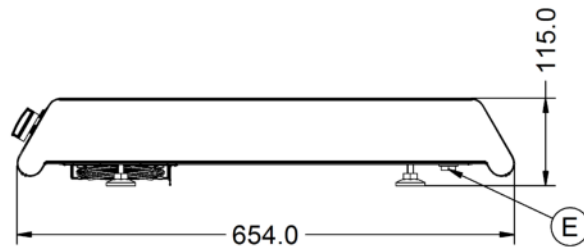

Lincat Limited

Whisby Road,
Lincoln, LN6 3QZ,
United Kingdom

Company No: 2175448

A member company of

Customer Care

Tel: +44 1522 875500
Email: care@lincat.co.uk

Export Customers

Tel: +44 1522 503250
Email: export@lincat.co.uk

Opening Hours

Monday – Friday:
8.30am – 5pm