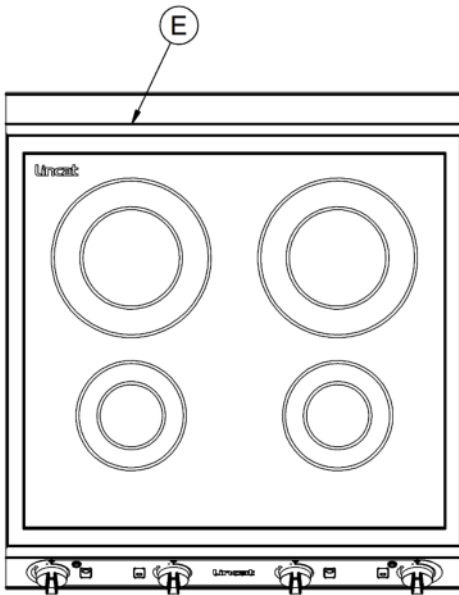

Lincat Limited

Whisby Road,
Lincoln, LN6 3QZ,
United Kingdom

Company No: 2175448

A member company of

Customer Care

Tel: +44 1522 875500
Email: care@lincat.co.uk

Export Customers

Tel: +44 1522 503250
Email: export@lincat.co.uk

Opening Hours

Monday – Friday:
8.30am – 5pm