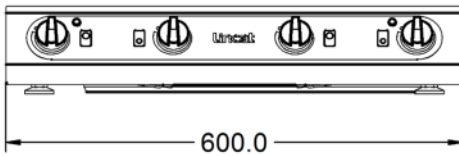

Lincat Limited

Whisby Road,
Lincoln, LN6 3QZ,
United Kingdom

Company No: 2175448

A member company of

Customer Care

Tel: +44 1522 875500
Email: care@lincat.co.uk

Export Customers

Tel: +44 1522 503250
Email: export@lincat.co.uk

Opening Hours

Monday – Friday:
8.30am – 5pm