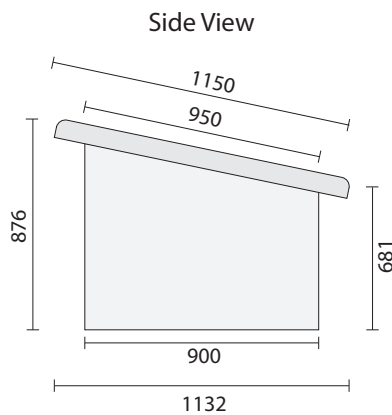

Model:
 FISK20

Fresh fish display
 Ambient

Key Features

- Inbuilt 19mm drain outlet
- Perforated front decoration
- Angled display deck

Construction

- AISI 316 stainless steel construction
- High density polyurethane insulation
- Stainless steel base legs

Available Options

- Acrylic frontal protection
- Scale support
- Multiplexing kit
- Multiplexing decorative panel

Technical Data

Model	FISK20
External Dimensions	Width = 2000 Depth = 1150 Height = 876/681
Style	Non-Refrigerated
Deck Dimensions	Width = 1850 Depth = 950
Display Deck Size	1.76m ²
Flaked Ice Requirement*	165kg
Construction	AISI316 Stainless Steel

*flaked ice requirement calculated at a depth of 18cm

Approvals	Available At	Document #
