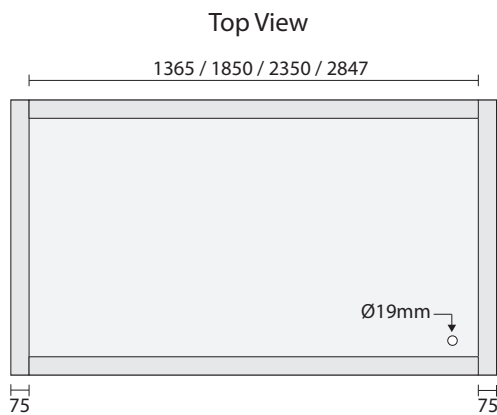

Model:
 FISK20

Fresh fish display
 Ambient

Key Features

- Inbuilt 19mm drain outlet
- Perforated front decoration
- Angled display deck

Construction

- AISI 316 stainless steel construction
- High density polyurethane insulation
- Stainless steel base legs

Available Options

- Acrylic frontal protection
- Scale support
- Multiplexing kit
- Multiplexing decorative panel

Technical Data

Model	FISK20
External Dimensions	Width = 2000 Depth = 1150 Height = 876/681
Style	Non-Refrigerated
Deck Dimensions	Width = 1850 Depth = 950
Display Deck Size	1.76m ²
Flaked Ice Requirement*	165kg
Construction	AISI316 Stainless Steel

*flaked ice requirement calculated at a depth of 18cm

Approvals	Available At	Document #
