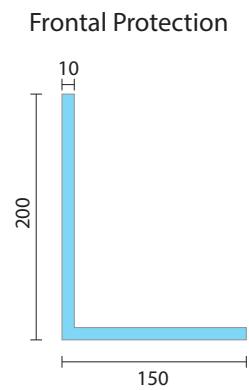

Model:
 FISK20

Fresh fish display
 Ambient

Key Features

- Inbuilt 19mm drain outlet
- Perforated front decoration
- Angled display deck

Construction

- AISI 316 stainless steel construction
- High density polyurethane insulation
- Stainless steel base legs

Available Options

- Acrylic frontal protection
- Scale support
- Multiplexing kit
- Multiplexing decorative panel

Technical Data

Model	FISK20
External Dimensions	Width = 2000 Depth = 1150 Height = 876/681
Style	Non-Refrigerated
Deck Dimensions	Width = 1850 Depth = 950
Display Deck Size	1.76m ²
Flaked Ice Requirement*	165kg
Construction	AISI316 Stainless Steel