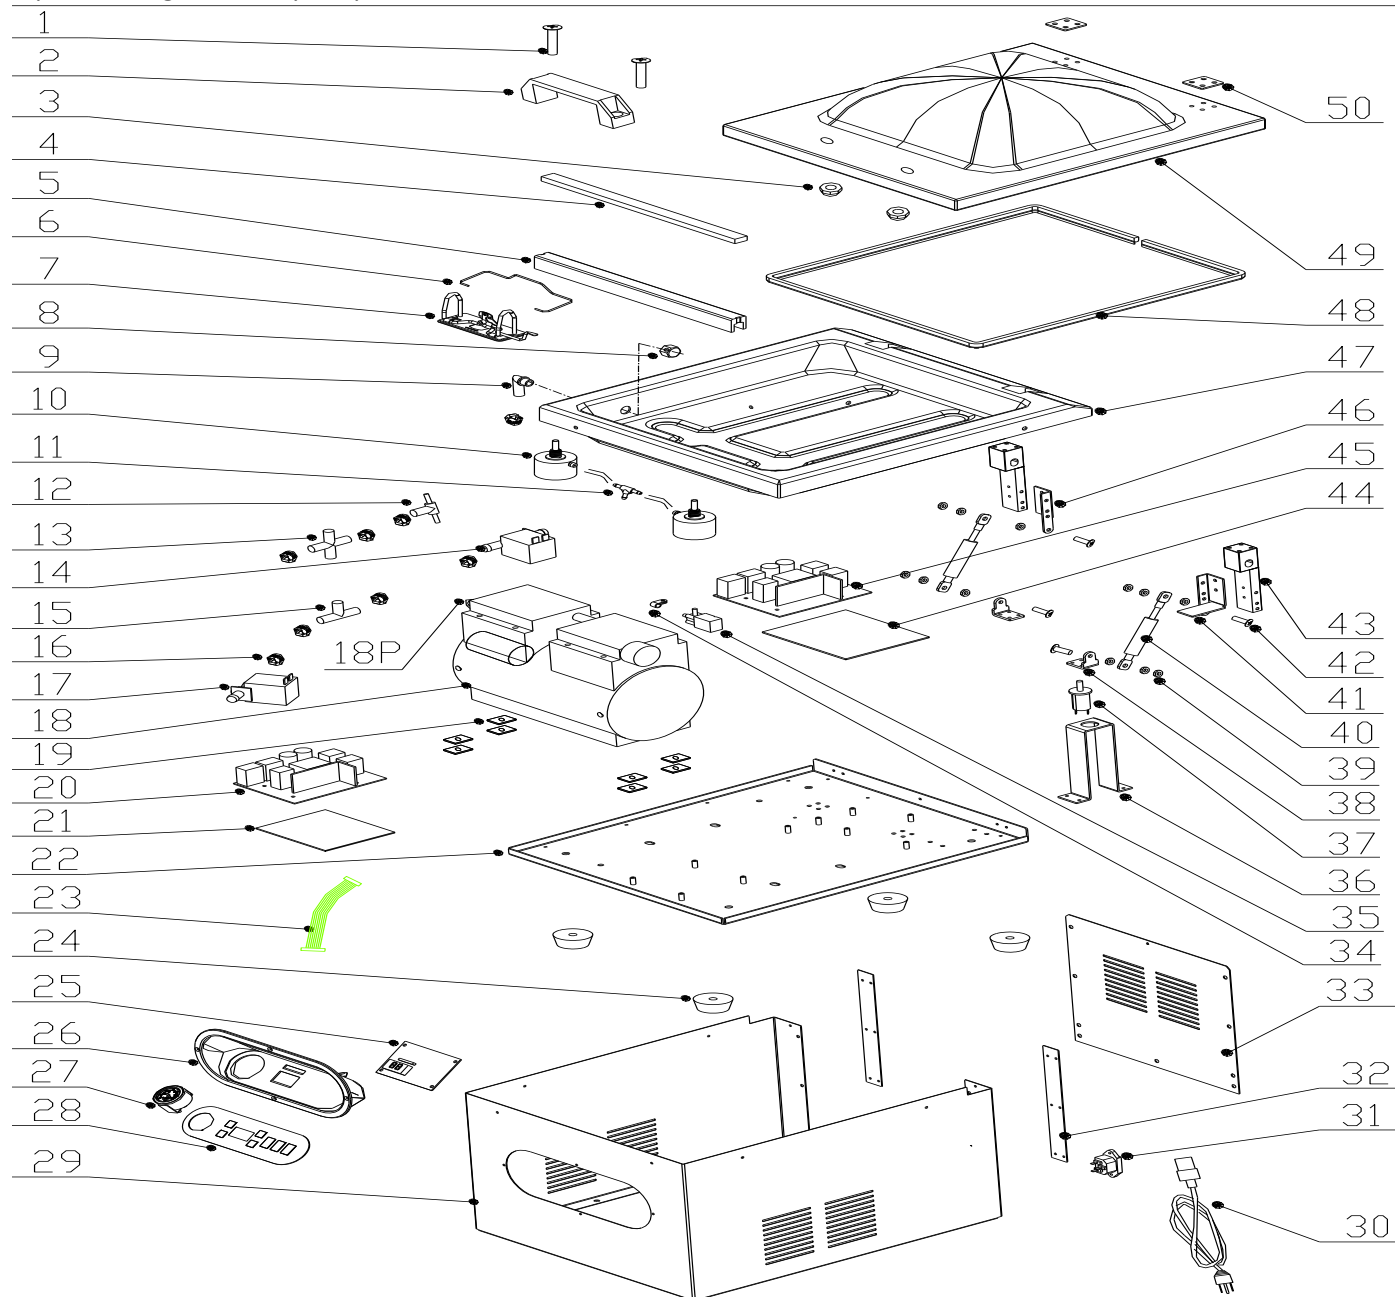

Exploded diagram and spare parts list

GF439

Machine	Explode	Code	Description
Buffalo Chamber Vacuum Pack Machine	1		M6 Stainless Steel Screw
Buffalo Chamber Vacuum Pack Machine	2		Handle
Buffalo Chamber Vacuum Pack Machine	3		M6 Stainless Steel Nut
Buffalo Chamber Vacuum Pack Machine	4	AE931	Heat-sealing Foam
Buffalo Chamber Vacuum Pack Machine	5		Seal Bar (assembly)
Buffalo Chamber Vacuum Pack Machine	6		Clamp Fixing-spring
Buffalo Chamber Vacuum Pack Machine	7		Clamp