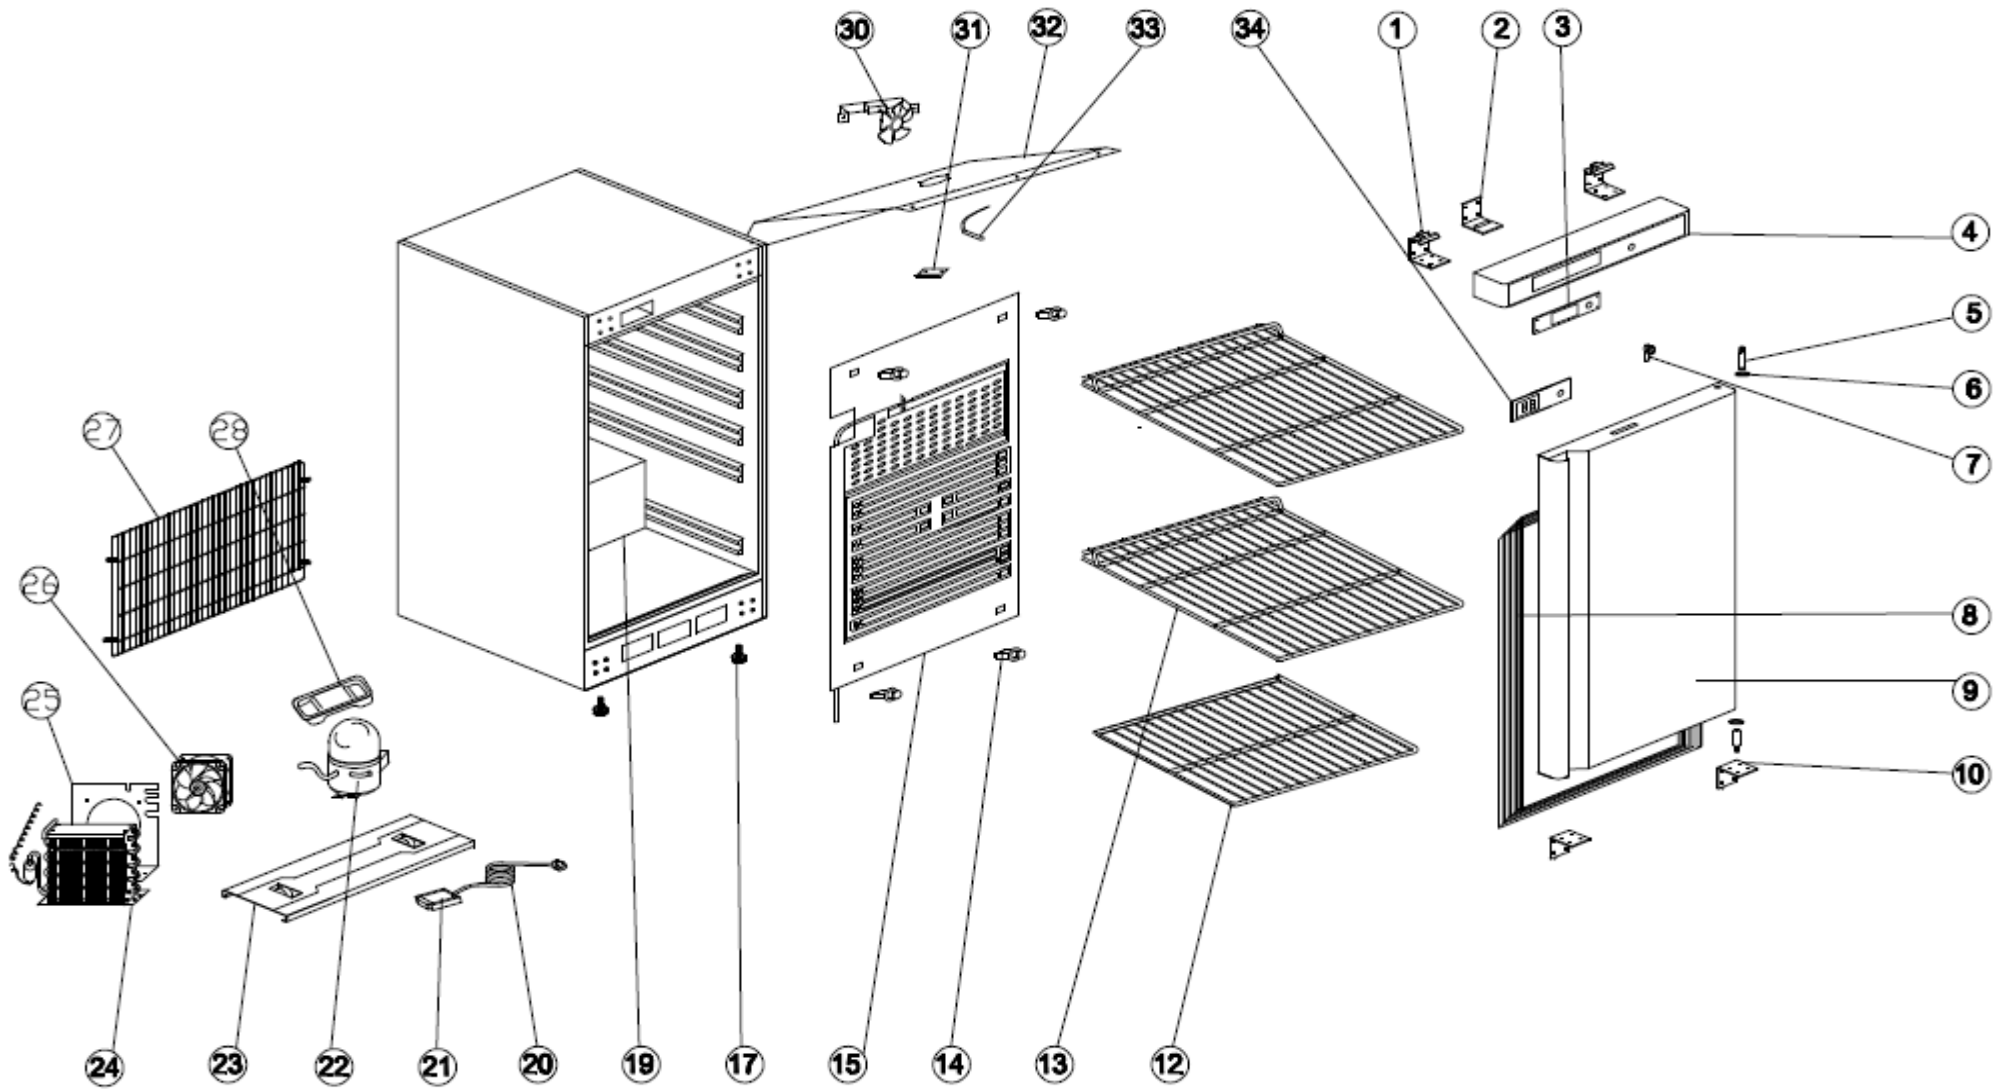

Exploded diagram and spare parts list

CD080

For machines with - R600a Gas

[Click](#)

For machines with – R134a Gas

[Click](#)

Machine	Explode	Code	Description
Polar Undercounter Refrigerator St/St - 150 Ltr	1	AD037	Up Hinge
Polar Undercounter Refrigerator St/St - 150 Ltr	2	AD027	Hook Of Lock
Polar Undercounter Refrigerator St/St - 150 Ltr	4	AG191	Front Panel
Polar Undercounter Refrigerator St/St - 150 Ltr	5	AD026	Hinge Axis
Polar Undercounter Refrigerator St/St - 150 Ltr	6	AB354	Bushing
Polar Undercounter Refrigerator St/St - 150 Ltr	7	AD028	Lock
Polar Undercounter Refrigerator St/St - 150 Ltr	8	AD023	Gasket
Polar Undercounter Refrigerator St/St - 150 Ltr	9		Door
Polar Undercounter Refrigerator St/St - 150 Ltr	10	AD013	Down Hinge
Polar Undercounter Refrigerator St/St - 150 Ltr	12	AD001	Bottom Shelf
Polar Undercounter Refrigerator St/St - 150 Ltr	13	AD029	Shelf
Polar Undercounter Refrigerator St/St - 150 Ltr	14	AD014	Evaporator Fixer
Polar Undercounter Refrigerator St/St - 150 Ltr	15		Evaporator
Polar Undercounter Refrigerator St/St - 150 Ltr	17	AB361	Foot
Polar Undercounter Refrigerator St/St - 150 Ltr	19		Body
Polar Undercounter Refrigerator St/St - 150 Ltr	20		Plug
Polar Undercounter Refrigerator St/St - 150 Ltr	21	AA691	Junction Box
Polar Undercounter Refrigerator St/St - 150 Ltr	22	AG012	Compressor R600a
Polar Undercounter Refrigerator St/St - 150 Ltr	23	AD034	Unit Board
Polar Undercounter Refrigerator St/St - 150 Ltr	24	AD201	Condenser
Polar Undercounter Refrigerator St/St - 150 Ltr	25		Condenser Fan Support
Polar Undercounter Refrigerator St/St - 150 Ltr	26	AB339	Condenser Fan
Polar Undercounter Refrigerator St/St - 150 Ltr	27		Unit Room Grills
Polar Undercounter Refrigerator St/St - 150 Ltr	28	AD038	Water Box
Polar Undercounter Refrigerator St/St - 150 Ltr	30	AF646	Circular Fan
Polar Undercounter Refrigerator St/St - 150 Ltr	31	AA639	Sensor Fixed Clip
Polar Undercounter Refrigerator St/St - 150 Ltr	32		Circular Fan Support
Polar Undercounter Refrigerator St/St - 150 Ltr	33	AC614	Sensor
Polar Undercounter Refrigerator St/St - 150 Ltr	34	AB363	Thermostat
Polar Undercounter Refrigerator St/St - 150 Ltr	35		Filter Drier