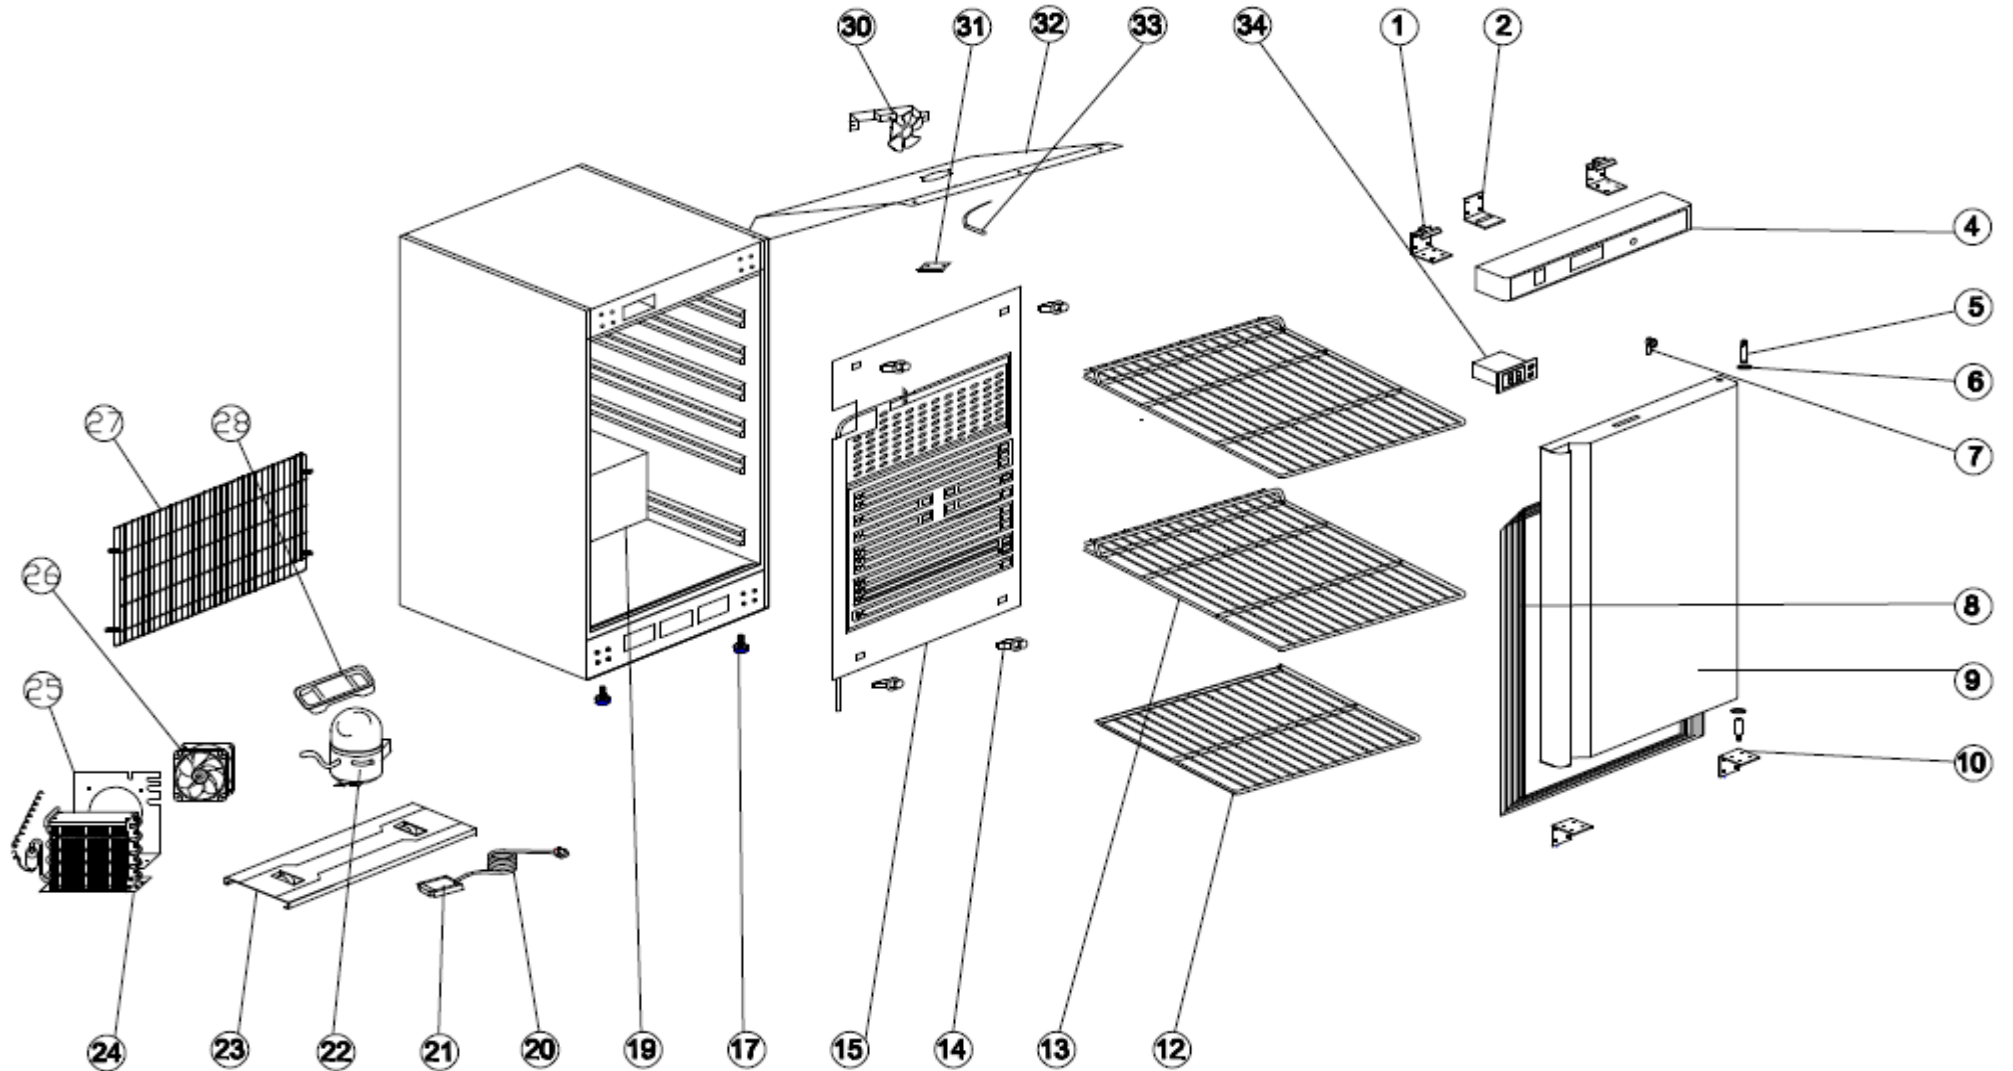

Exploded diagram and spare parts list

CD080

For machines with - R600a Gas

[Click](#)

For machines with – R134a Gas

[Click](#)

Machine	Explode	Code	Description
Polar Undercounter Refrigerator St/St - 150 Ltr	1	AD037	Up Hinge
Polar Undercounter Refrigerator St/St - 150 Ltr	2	AD027	Hook Of Lock
Polar Undercounter Refrigerator St/St - 150 Ltr	4	AG191	Front Panel
Polar Undercounter Refrigerator St/St - 150 Ltr	5	AD026	Hinge Axis
Polar Undercounter Refrigerator St/St - 150 Ltr	6	AB354	Bushing
Polar Undercounter Refrigerator St/St - 150 Ltr	7	AD028	Lock
Polar Undercounter Refrigerator St/St - 150 Ltr	8	AD023	Gasket
Polar Undercounter Refrigerator St/St - 150 Ltr	9		Door
Polar Undercounter Refrigerator St/St - 150 Ltr	10	AD013	Down Hinge
Polar Undercounter Refrigerator St/St - 150 Ltr	12	AD001	Bottom Shelf
Polar Undercounter Refrigerator St/St - 150 Ltr	13	AD029	Shelf
Polar Undercounter Refrigerator St/St - 150 Ltr	14	AD014	Evaporator Fixer
Polar Undercounter Refrigerator St/St - 150 Ltr	15		Evaporator
Polar Undercounter Refrigerator St/St - 150 Ltr	17	AB361	Foot
Polar Undercounter Refrigerator St/St - 150 Ltr	19		Body
Polar Undercounter Refrigerator St/St - 150 Ltr	20		Plug
Polar Undercounter Refrigerator St/St - 150 Ltr	21	AA691	Junction Box
Polar Undercounter Refrigerator St/St - 150 Ltr	22	AG012	Compressor R600a
Polar Undercounter Refrigerator St/St - 150 Ltr	23	AD034	Unit Board
Polar Undercounter Refrigerator St/St - 150 Ltr	24	AD201	Condenser
Polar Undercounter Refrigerator St/St - 150 Ltr	25		Condenser Fan Support
Polar Undercounter Refrigerator St/St - 150 Ltr	26	AB339	Condenser Fan
Polar Undercounter Refrigerator St/St - 150 Ltr	27		Unit Room Grills
Polar Undercounter Refrigerator St/St - 150 Ltr	28	AD038	Water Box
Polar Undercounter Refrigerator St/St - 150 Ltr	30	AF646	Circular Fan
Polar Undercounter Refrigerator St/St - 150 Ltr	31	AA639	Sensor Fixed Clip
Polar Undercounter Refrigerator St/St - 150 Ltr	32		Circular Fan Support
Polar Undercounter Refrigerator St/St - 150 Ltr	33	AC614	Sensor
Polar Undercounter Refrigerator St/St - 150 Ltr	34	AB363	Thermostat
Polar Undercounter Refrigerator St/St - 150 Ltr	35		Filter Drier