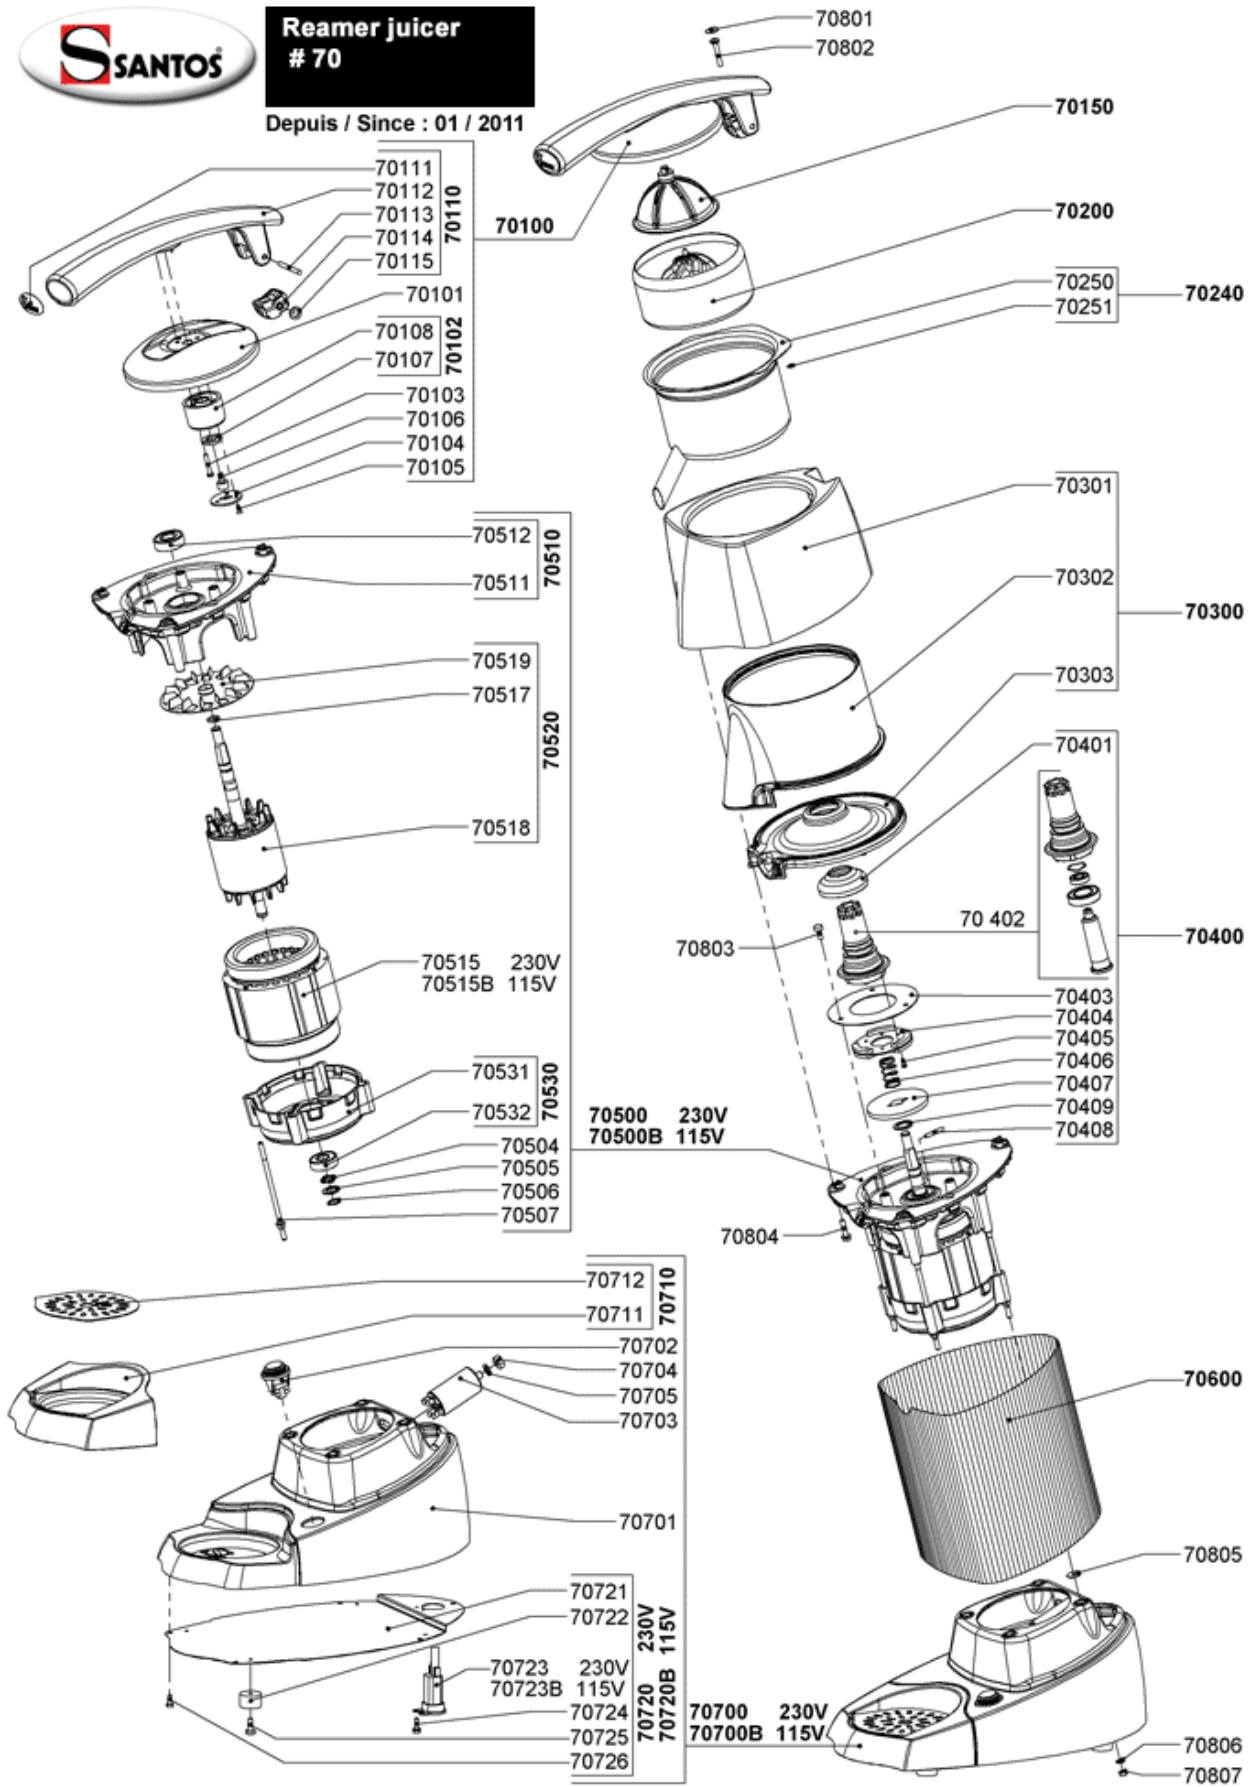

**Reamer juicer
70**

Depuis / Since : 01 / 2011

Exploded diagram and spare parts list

CE356

Machine	Explode	Code	Description
Santos New Lever Citrus Juicer Evolution -	70702	AC396	On/ Off Switch