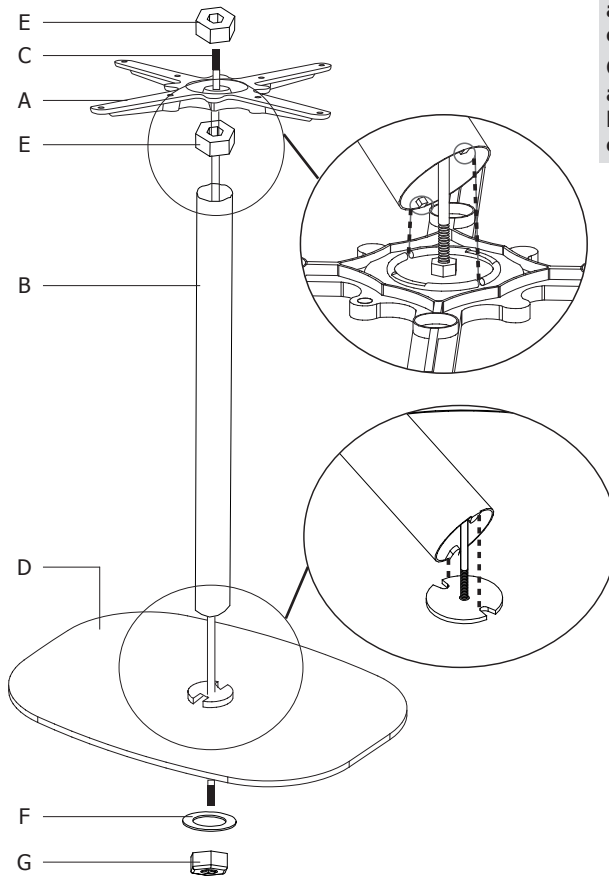

BOLERO

Cast Iron Table Base: FU546/FU547/FU548

Assembly Instructions

A		1pc
B		1pc
C		1pc
D		1pc

E		2pcs
F		1pc
G		1pc
H		8pcs

Important!

Please note 8 screws and washers (part H) required to fix the base to the Bolero predrilled table tops are supplied as well.

Before assembly, carefully remove all packaging and ensure all parts are present. Please periodically check and tighten assembly.

Once assembled please do not attempt to move or lift the table by pulling the table top as this will cause damage to top!