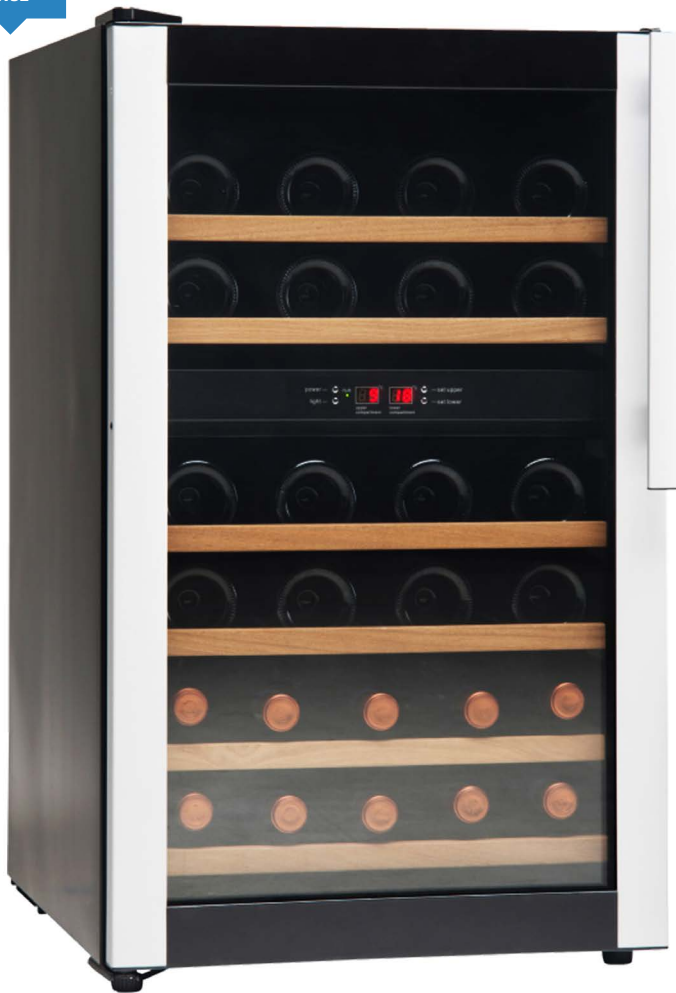

W32

VESTFROST
SOLUTIONS

UNDER COUNTER SMOKED GLASS WINE CABINET

Storing wine is a tricky business but Vestfrost has made it a little easier thanks to their dual temperature under counter wine cabinets. This smoked glass fronted wine cabinet allows wine to be stored at various temperatures thanks to its integrated digital controller with temperature display.

With adjustable wooden shelves for both practicality and style this unit really does look the part when paired with its matte black and brushed steel exterior.

| MODEL | DOOR | SHELVES | CAPACITY (750ml BOTTLES) | REFRIGERANT | TEMPERATURE RANGE | DIMENSIONS (mm) | ENERGY RATING | KWH/ ANNUM | POWER USAGE | POWER | NET WEIGHT (kg) |
|-------|------|---------|-----------------------------|-------------|--|--------------------|------------------|---------------|----------------|-------|-----------------------|
| W32 | 1 | 6 | 32 | R600a | TOP: +5°C ~ +10°C BOTTOM: +10°C ~ +18°C | H830 x W493 x D587 | G | 142 | 389W | ⏏ | 41 |
| W38 | 2 | 12 | 38 | R600a | LEFT: +5°C ~ +18°C RIGHT: +5°C ~ +18°C | H820 x W595 x D573 | G | 142 | 395W | ⏏ | 48 |
| W45 | 1 | 5 | 45 | R600a | TOP: +5°C ~ +10°C BOTTOM: +10°C ~ +18°C | H820 x W595 x D573 | G | 145 | 397W | ⏏ | 51 |