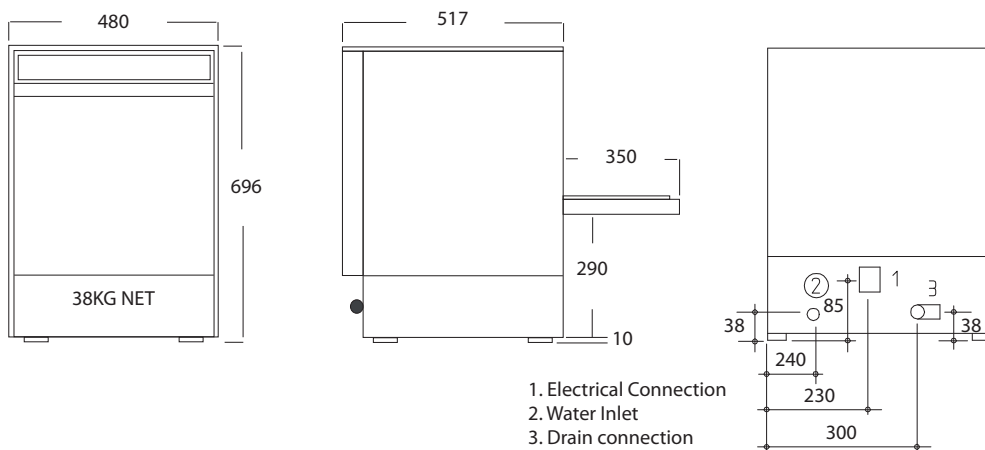

Technical Data

Model	EV40
External Dimensions	Width = 480 Depth = 517 Height = 696
Wash Cycle	1,2,3,4 & 10 minutes
Basket size	400 x 400mm
Internal clearance / Maximum loading height	270mm
Automatic rinseaid injector	✓
Automatic detergent injector	✓
Wash tank temperature	55°c adjustable
Rinse tank temperature	82°c adjustable
Rinse tank heating element	2400w
Wash tank heating element	2000w
Total power supply	2500w
Wash pump power	200w
Wash tank capacity	11 litres
Rinse tank capacity	3 litres
Water inlet	3/4 BSP
Drain outlet	28mm
Drain system	Pumped
Weight	38kg