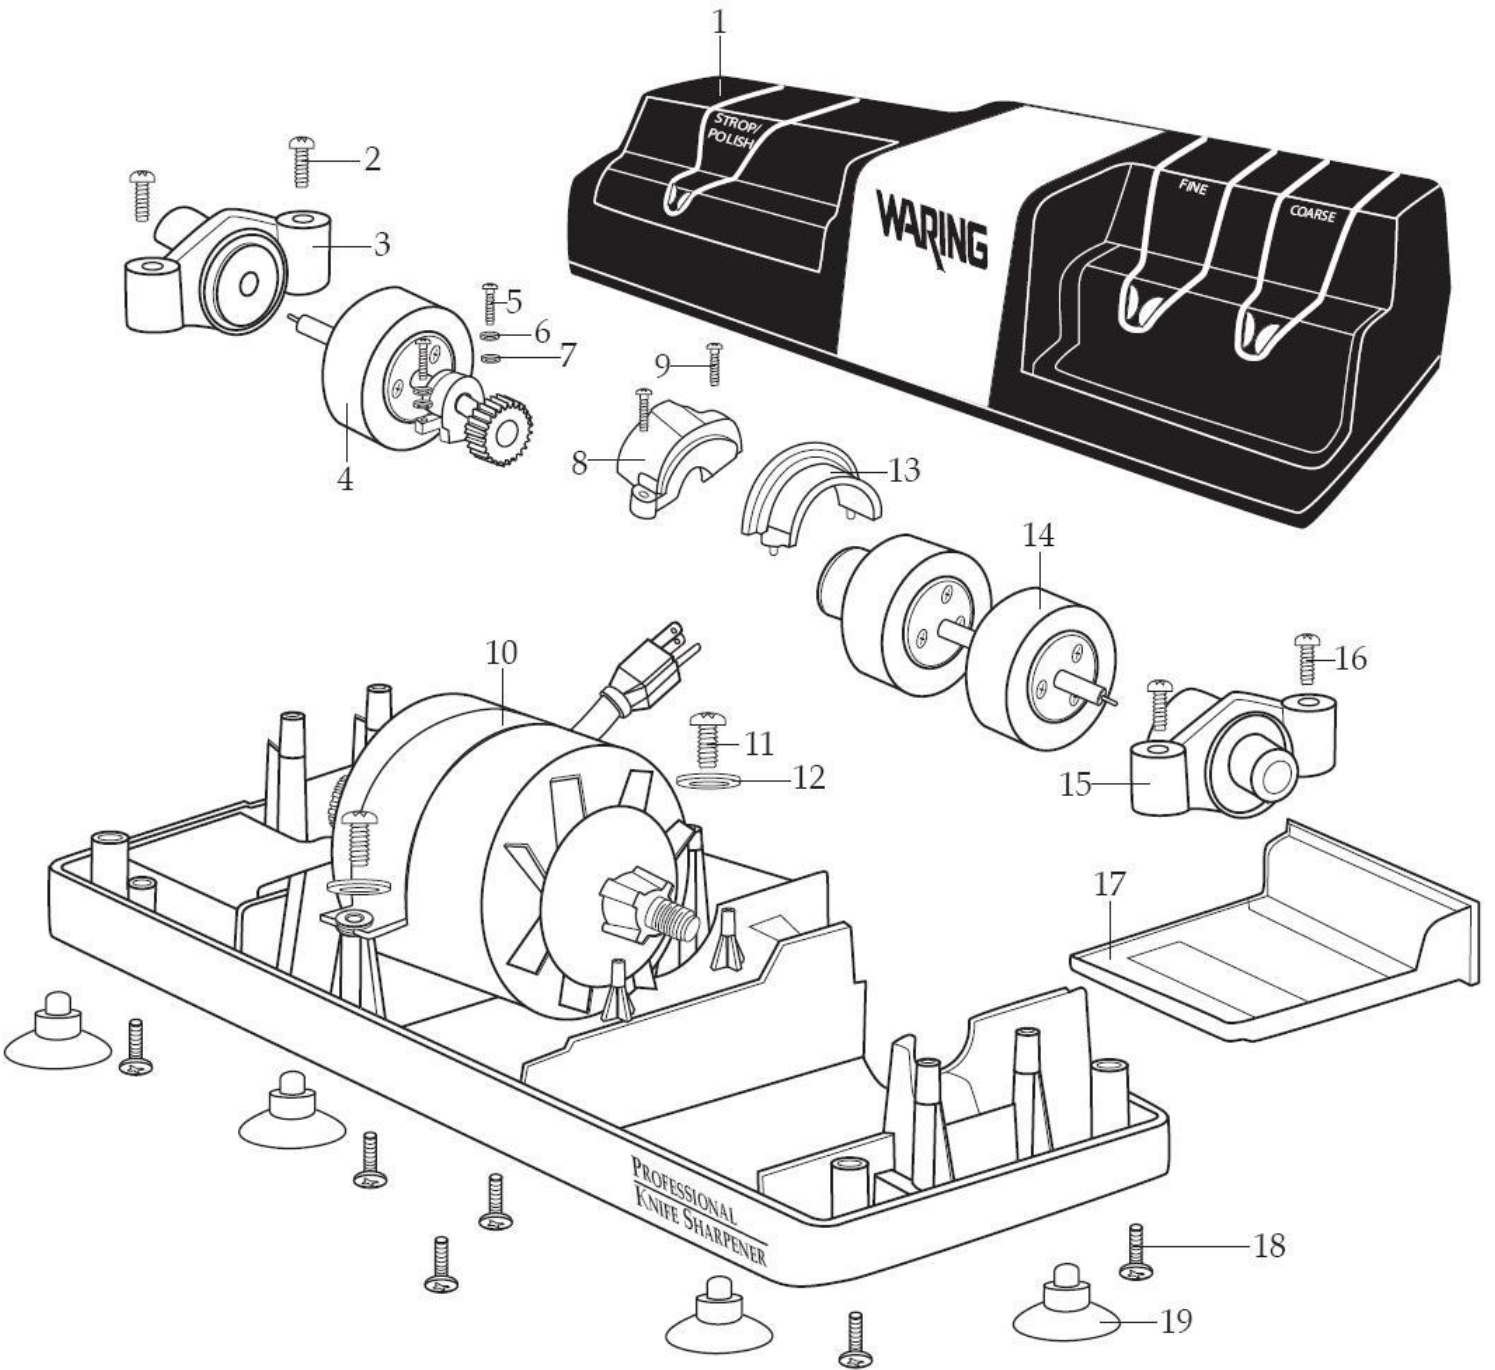

WARING
COMMERCIAL
WKS800K
 Knife Sharpener

WKS800K
 Unit Assembly

Machine	Explode	Code	Description	Stocked
CC027	1	AC670	Top Housing Assembly	✓
CC027	2	n/a	Screw (2)	n/a
CC027	3	AC671	End Cap/ Polishing Wheel Side	✓
CC027	4	AC672	Polishing Wheel Assembly	✓
CC027	5	n/a	Screw (2)	n/a
CC027	6	n/a	Washer (2)	n/a
CC027	7	n/a	Washer (2)	n/a
CC027	8	n/a	Gear Cover	n/a
CC027	9	n/a	Screw (2)	n/a
CC027	10	n/a	Motor Bracket	n/a
CC027	11	n/a	Screw (2)	n/a
CC027	12	n/a	Washer (2)	n/a
CC027	13	AC673	Bushing Cover	✓
CC027	14	AC674	Grinding Wheels Assembly	✓
CC027	15	AC675	End Cap / Grinding Wheel Side	✓
CC027	16	n/a	Screw (2)	n/a
CC027	17	n/a	Shaving Drawer	n/a
CC027	18	n/a	Screw (2)	n/a
CC027	19	AC676	Foot/Suction Cup	✓