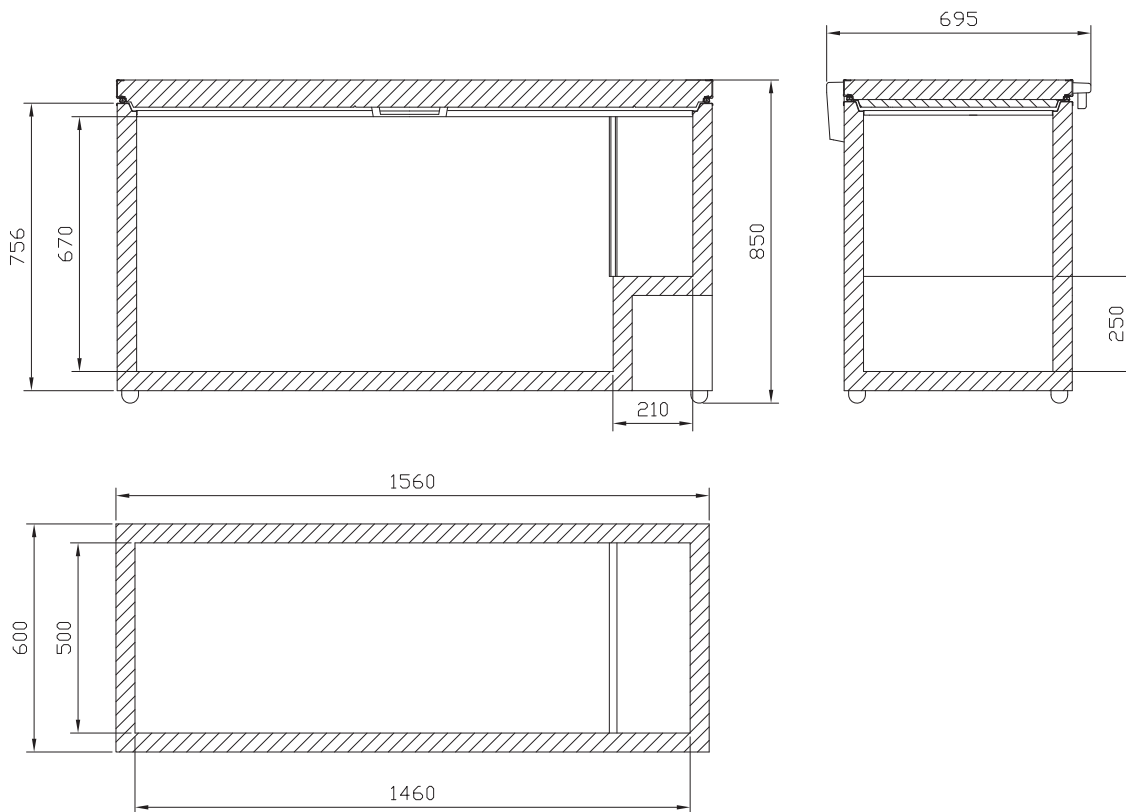

HF 506

CHEST FREEZER

All measurements in mm

Height, mm	850
Width, mm	1560
Depth, mm	600
Incl. handle and hinge, mm	695

VESTFROST
SOLUTIONS

A/S Vestfrost
Falkevej 12
DK-6705 Esbjerg Ø
www.vestfrostsolutions.com