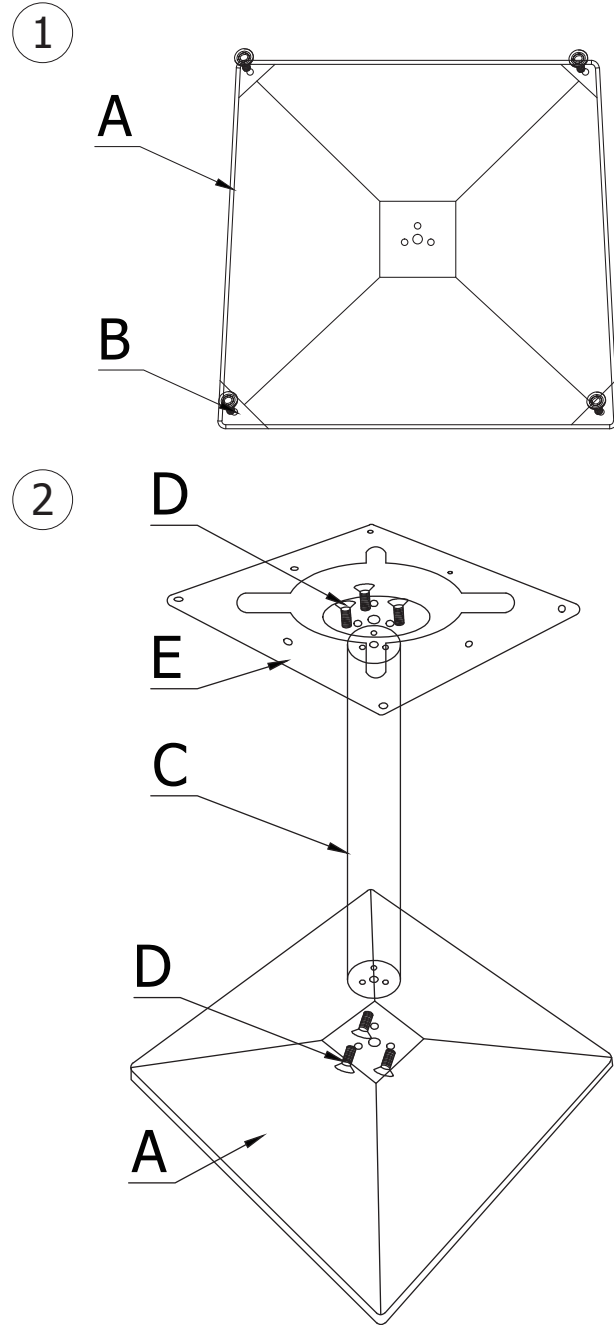

BOLERO

CH992/CH993/HW850/
HW851/HW853/HW854
Complete table square/round

Model shown: CH993

A		x1
B		x4 (M8x15)
C		x1
D		x6 (M8x30)
E		x1
F		x1
G		x8 (M6x15)
H		x1

Manual size: A4 folded into A5

Assembly Instructions