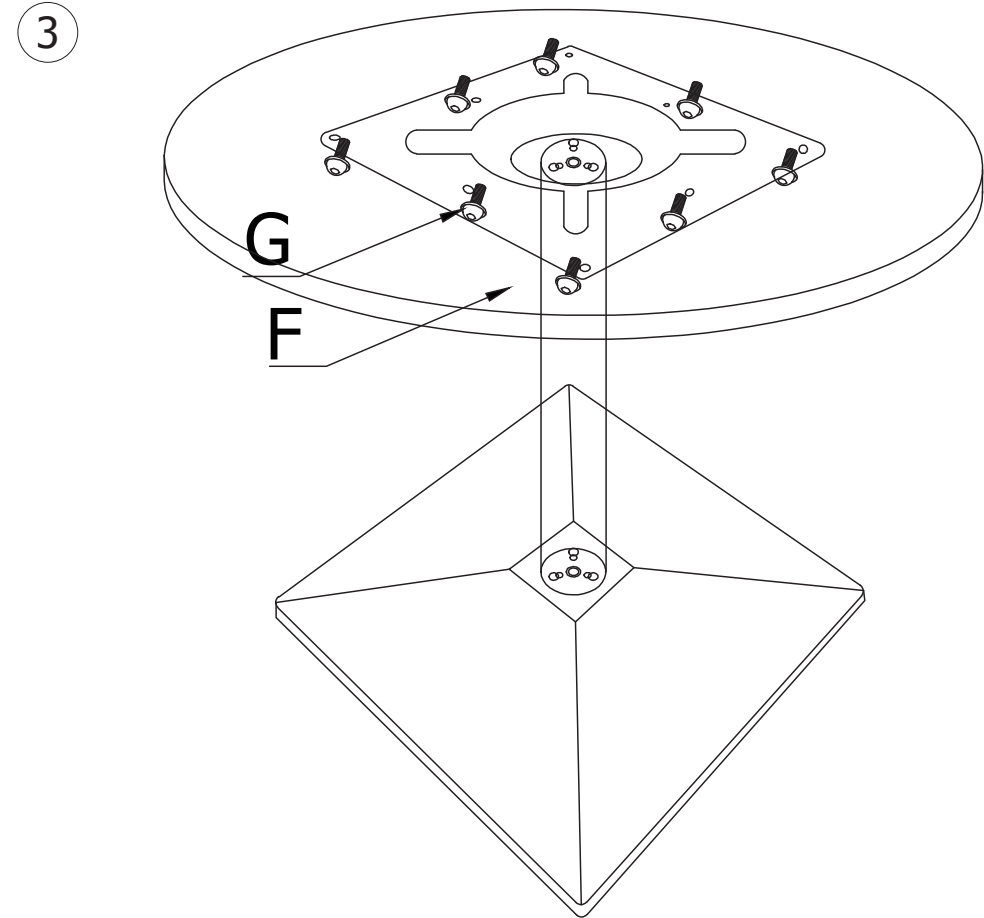

BOLERO

CH992/CH993/HW850/
HW851/HW853/HW854
Complete table square/round

Model shown: CH993

A		x1
B		x4 (M8x15)
C		x1
D		x6 (M8x30)
E		x1
F		x1
G		x8 (M6x15)
H		x1

Manual size: A4 folded into A5

Assembly Instructions