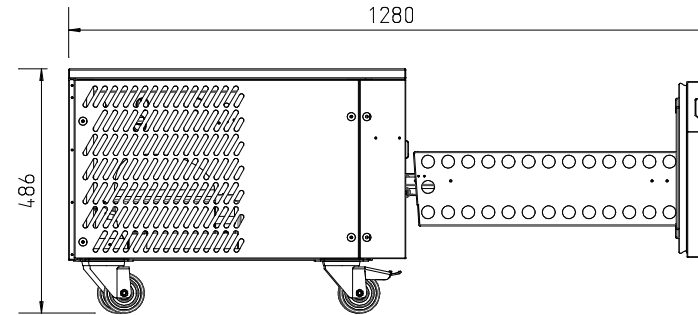

All dimensions in mm

If in doubt ask

Do not scale

Williams Refrigeration  
 Bryggen Road,  
 North Lynn Ind Estate,  
 King's Lynn,  
 Norfolk PE30 2HZ

This drawing and all copies produced are the property of Williams Refrigeration and must not be copied or distributed by any third party without obtaining authorisation.

DRAWING TITLE:

VARIABLE TEMPERATURE  
 WILLIAMS CHEF DRAWER R2

DRAWN BY:

G.Millikin

DATE:

26/07/19

SCALE:

1:15