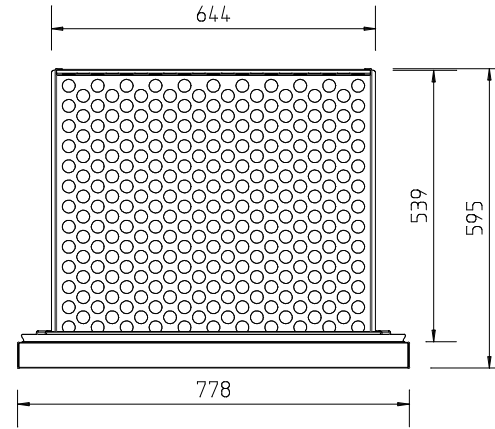

All dimensions in mm

If in doubt ask

Do not scale

Williams Refrigeration  
 Bryggen Road,  
 North Lynn Ind Estate,  
 King's Lynn,  
 Norfolk PE30 2HZ

This drawing and all copies produced are the property of Williams Refrigeration and must not be copied or distributed by any third party without obtaining authorisation.

DRAWING TITLE:

VARIABLE TEMPERATURE  
 WILLIAMS CHEF DRAWER R2

DRAWN BY:

G.Millikin

DATE:

26/07/19

SCALE:

1:15