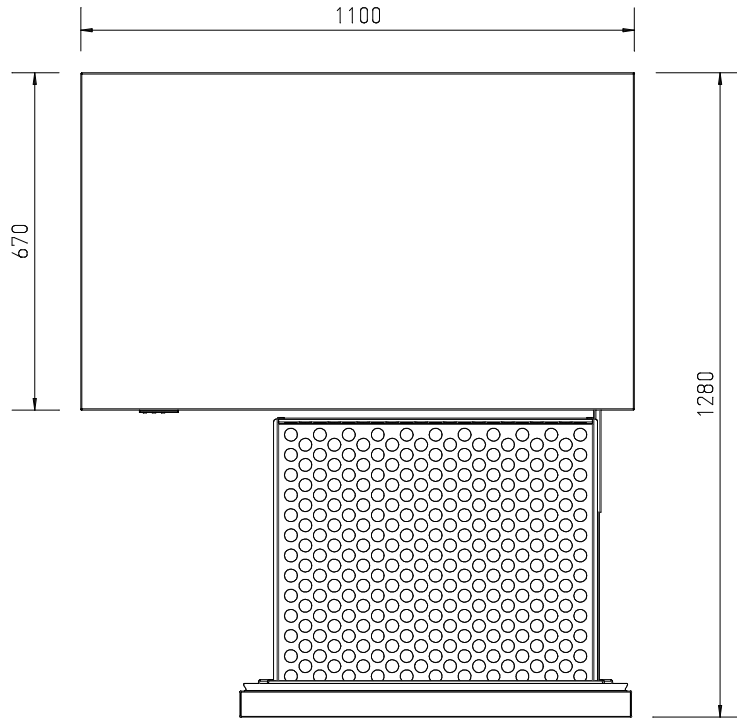

All dimensions in mm

If in doubt ask

Do not scale

Williams Refrigeration  
 Bryggen Road,  
 North Lynn Ind Estate,  
 King's Lynn,  
 Norfolk PE30 2HZ

This drawing and all copies produced are the property of Williams Refrigeration and must not be copied or distributed by any third party without obtaining authorisation.

DRAWING TITLE:

VARIABLE TEMPERATURE  
 WILLIAMS CHEF DRAWER R2

DRAWN BY:

G.Millikin

DATE:

26/07/19

SCALE:

1:15