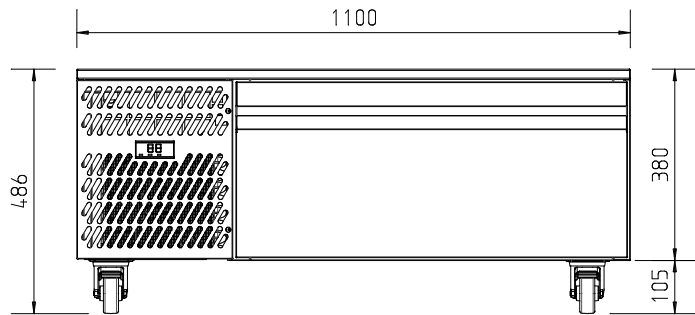

All dimensions in mm

If in doubt ask

Do not scale

Williams Refrigeration  
 Bryggen Road,  
 North Lynn Ind Estate,  
 King's Lynn,  
 Norfolk PE30 2HZ

This drawing and all copies produced are the property of Williams Refrigeration and must not be copied or distributed by any third party without obtaining authorisation.

DRAWING TITLE:

VARIABLE TEMPERATURE  
 WILLIAMS CHEF DRAWER R2

DRAWN BY:

G.Millikin

DATE:

26/07/19

SCALE:

1:15