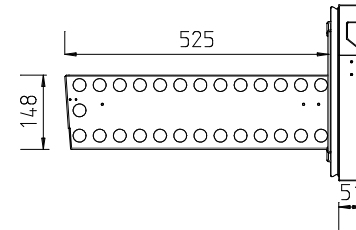

All dimensions in mm

If in doubt ask

Do not scale

Williams Refrigeration  
 Bryggen Road,  
 North Lynn Ind Estate,  
 King's Lynn,  
 Norfolk PE30 2HZ

This drawing and all copies produced are the property of Williams Refrigeration and must not be copied or distributed by any third party without obtaining authorisation.

DRAWING TITLE:

VARIABLE TEMPERATURE  
 WILLIAMS CHEF DRAWER R2

DRAWN BY:

G.Millikin

DATE:

26/07/19

SCALE:

1:15