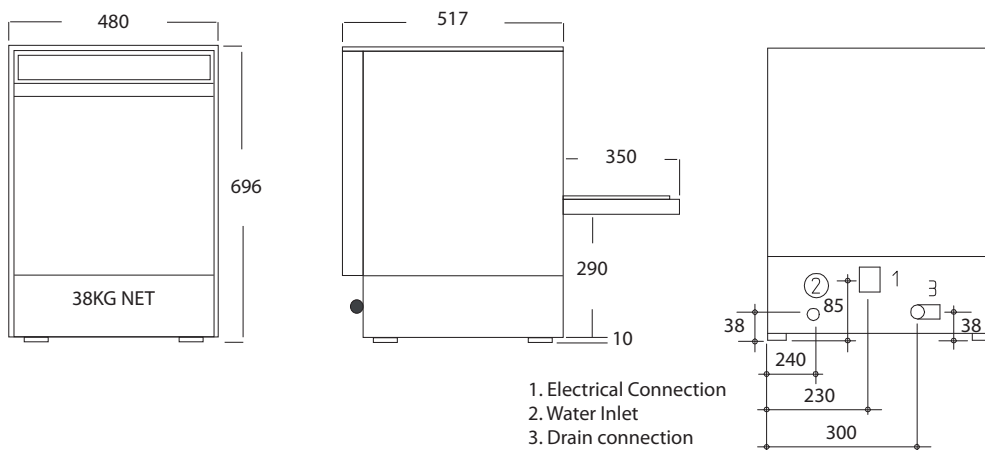

Technical Data

Model	EV40G
External Dimensions	Width = 480 Depth = 517 Height = 696
Wash Cycle	1,2,3,4 & 10 minutes
Basket size	400 x 400mm
Internal clearance / Maximum loading height	270mm
Automatic rinseaid injector	✓
Automatic detergent injector	✓
Wash tank temperature	55°c adjustable
Rinse tank temperature	82°c adjustable
Rinse tank heating element	2400w
Wash tank heating element	2000w
Total power supply	2500w
Wash pump power	200w
Wash tank capacity	11 litres
Rinse tank capacity	3 litres
Water inlet	3/4 BSP
Drain outlet	28mm
Drain system	Gravity
Weight	38kg