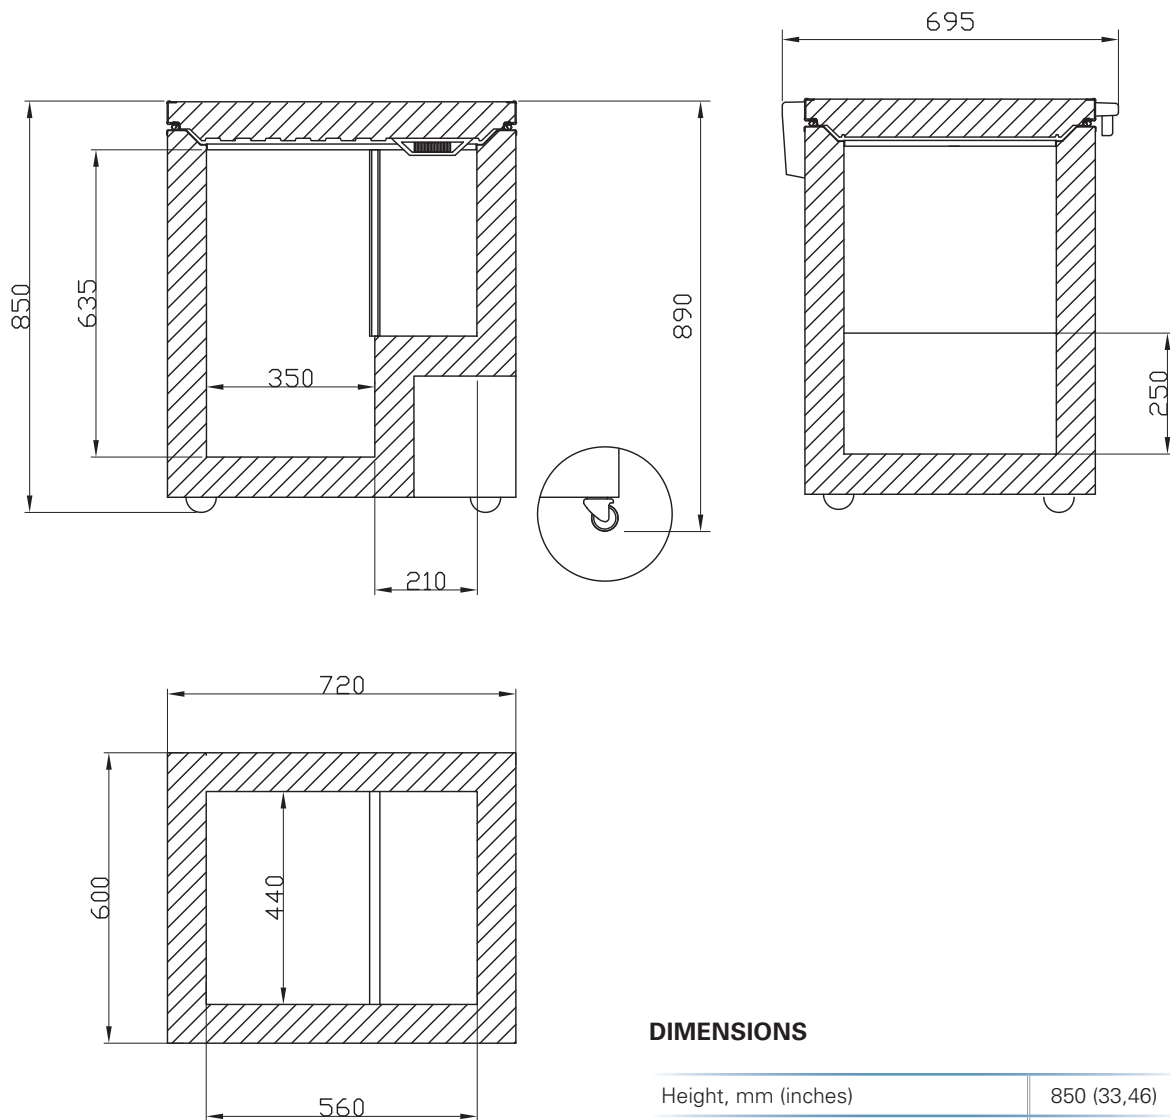

DIMENSIONS

VT 146 -45°C LOW TEMP. FREEZER

All measurements in mm

DIMENSIONS

Height, mm (inches)	850 (33,46)
Height w. castors, mm (inches)	890 (35,04)
Width, mm (inches)	720 (28,35)
Depth, mm (inches)	695 (27,36)
Gross weight, kg (lbs)	59 (130)